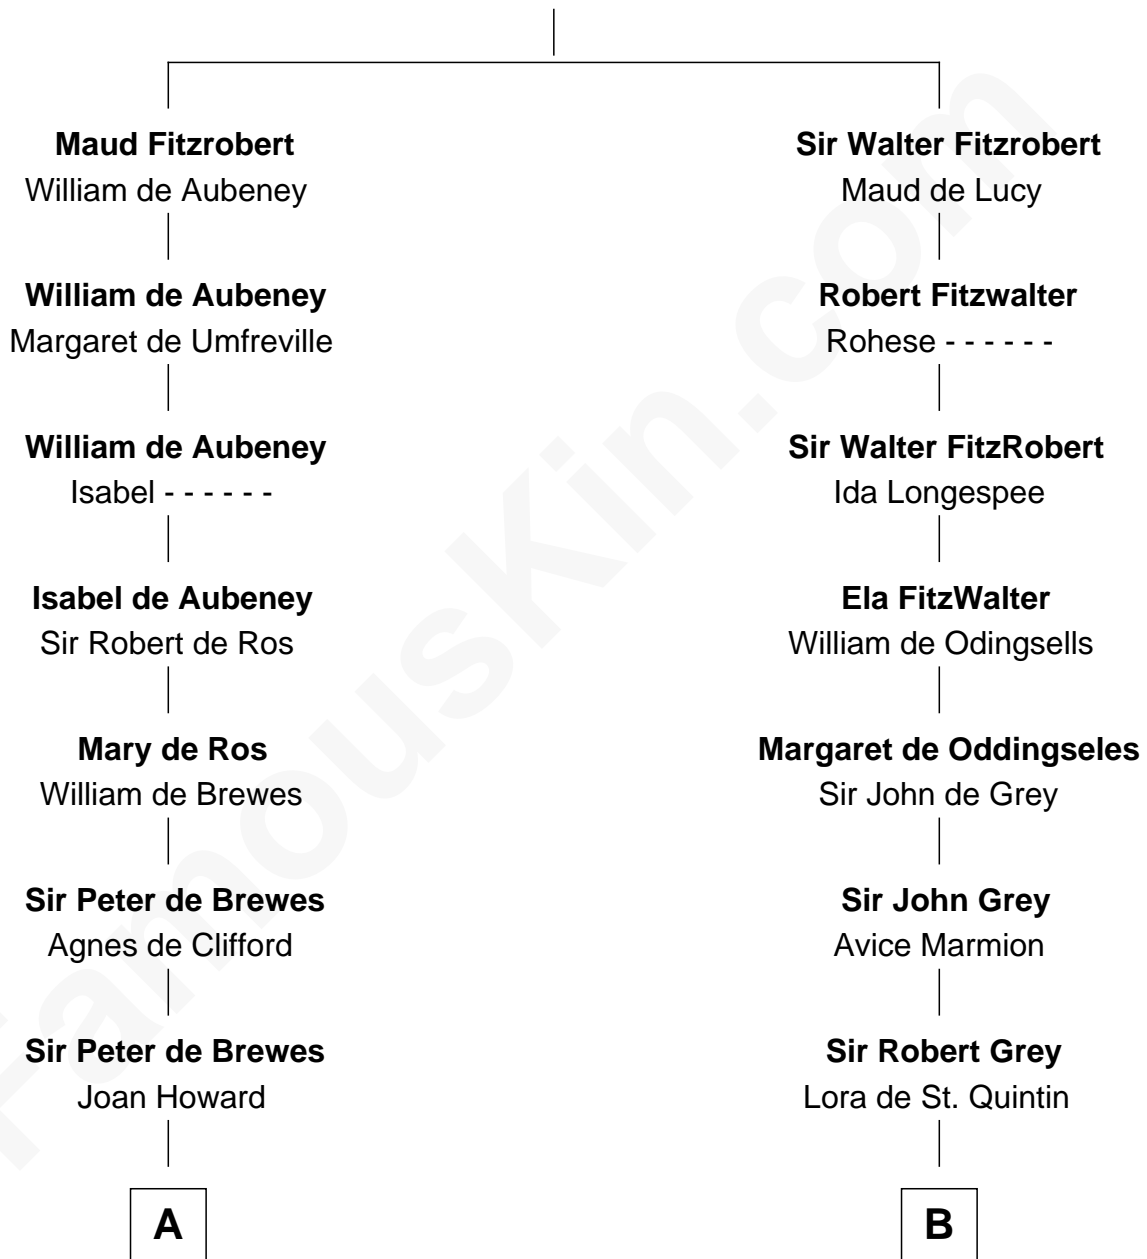

FamousKin.com Relationship Chart of

Charles Carroll

Signer of the Declaration of Independence

20th cousin of

Fletcher Christian

Leader of the mutiny on the Bounty

Robert Fitzrichard

Maud de St. Liz

C

Nicholas Sewall
Susanna Burgess

Jane Sewall
Clement Brooke

Elizabeth Brooke
Charles Carroll

Charles Carroll

Signer of Declaration of Independence

D

Eleanor Kirkby
Humphrey Senhouse

Bridget Senhouse
John Christian

Charles Christian
Anne Dixon

Fletcher Christian

Leader of the mutiny on the Bounty