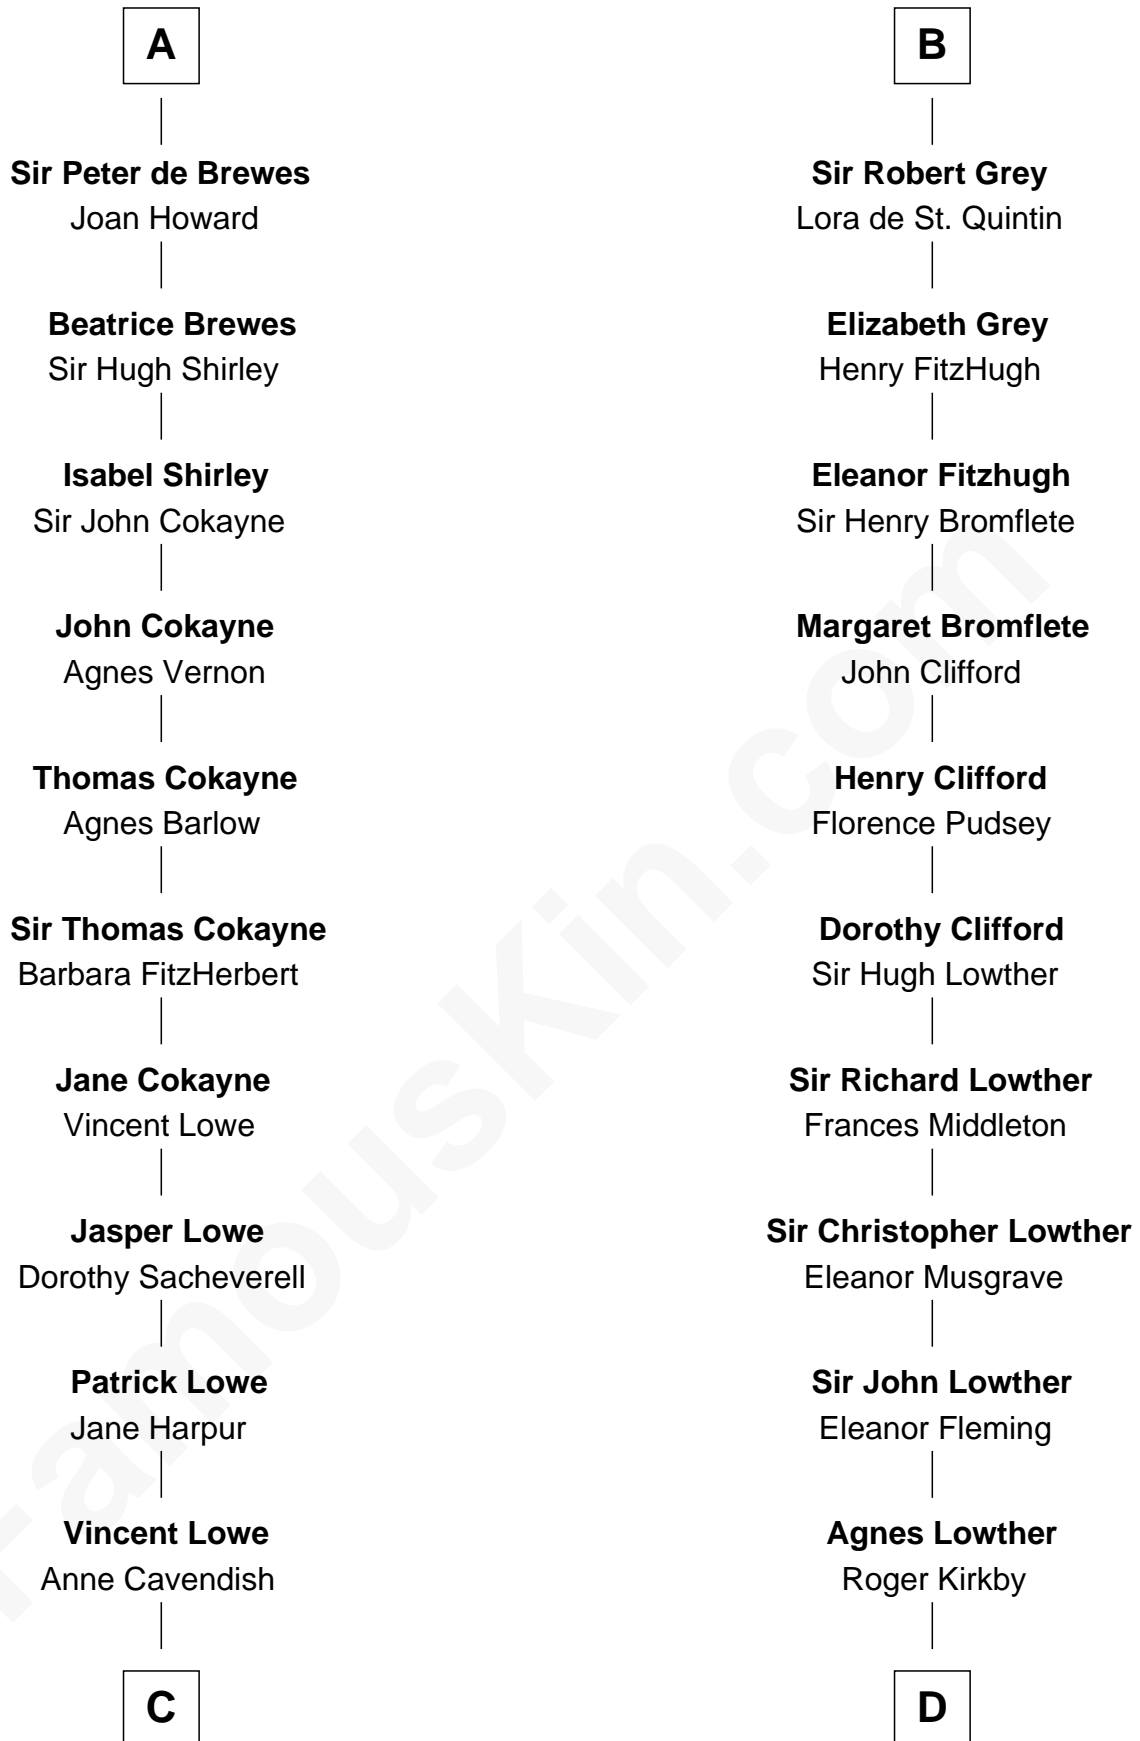

FamousKin.com

Relationship Chart of Charles Carroll

Signer of the Declaration of Independence

21st cousin of

Fletcher Christian

Leader of the mutiny on the Bounty

Simon I de St. Liz
Maud of Northumberland

C

Jane Lowe
Col. Henry Sewall

Nicholas Sewall
Susanna Burgess

Jane Sewall
Clement Brooke

Elizabeth Brooke
Charles Carroll

Charles Carroll

Signer of Declaration of Independence

D

William Kirkby
Joanna Furness

Eleanor Kirkby
Humphrey Senhouse

Bridget Senhouse
John Christian

Charles Christian
Anne Dixon

Fletcher Christian

Leader of the mutiny on the Bounty