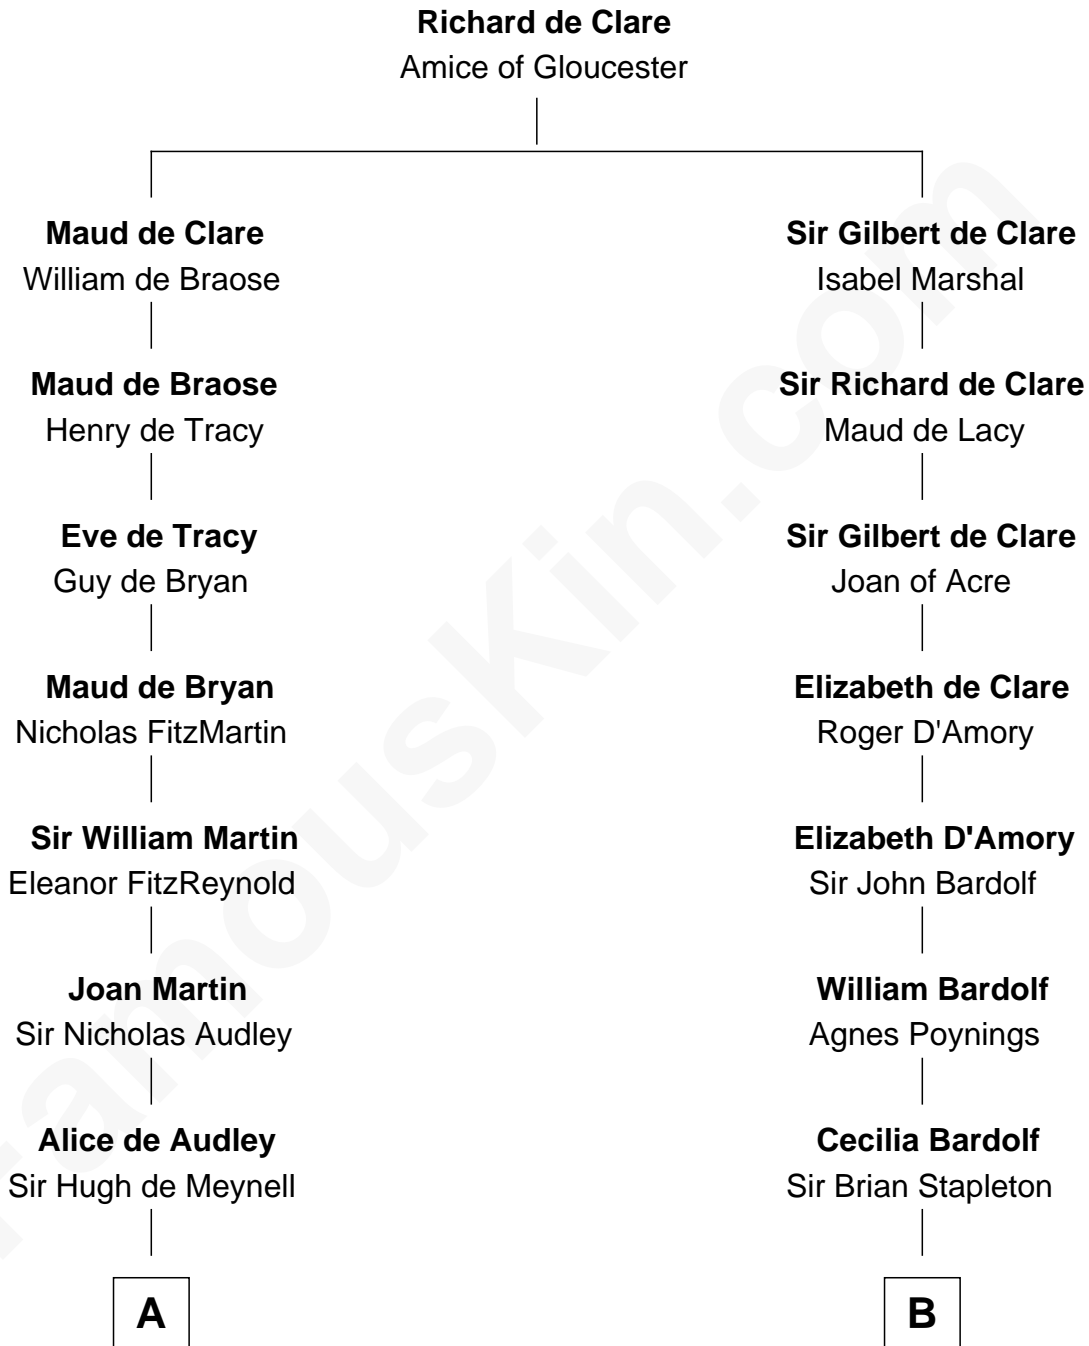

FamousKin.com

Relationship Chart of

Charles Carroll

Signer of the Declaration of Independence

18th cousin 3 times removed of

Fletcher Christian

Leader of the mutiny on the Bounty

C

Jane Lowe
Col. Henry Sewall

Nicholas Sewall
Susanna Burgess

Jane Sewall
Clement Brooke

Elizabeth Brooke
Charles Carroll

Charles Carroll
Signer of Declaration of Independence

D

Charles Christian
Anne Dixon

Fletcher Christian
Leader of the mutiny on the Bounty