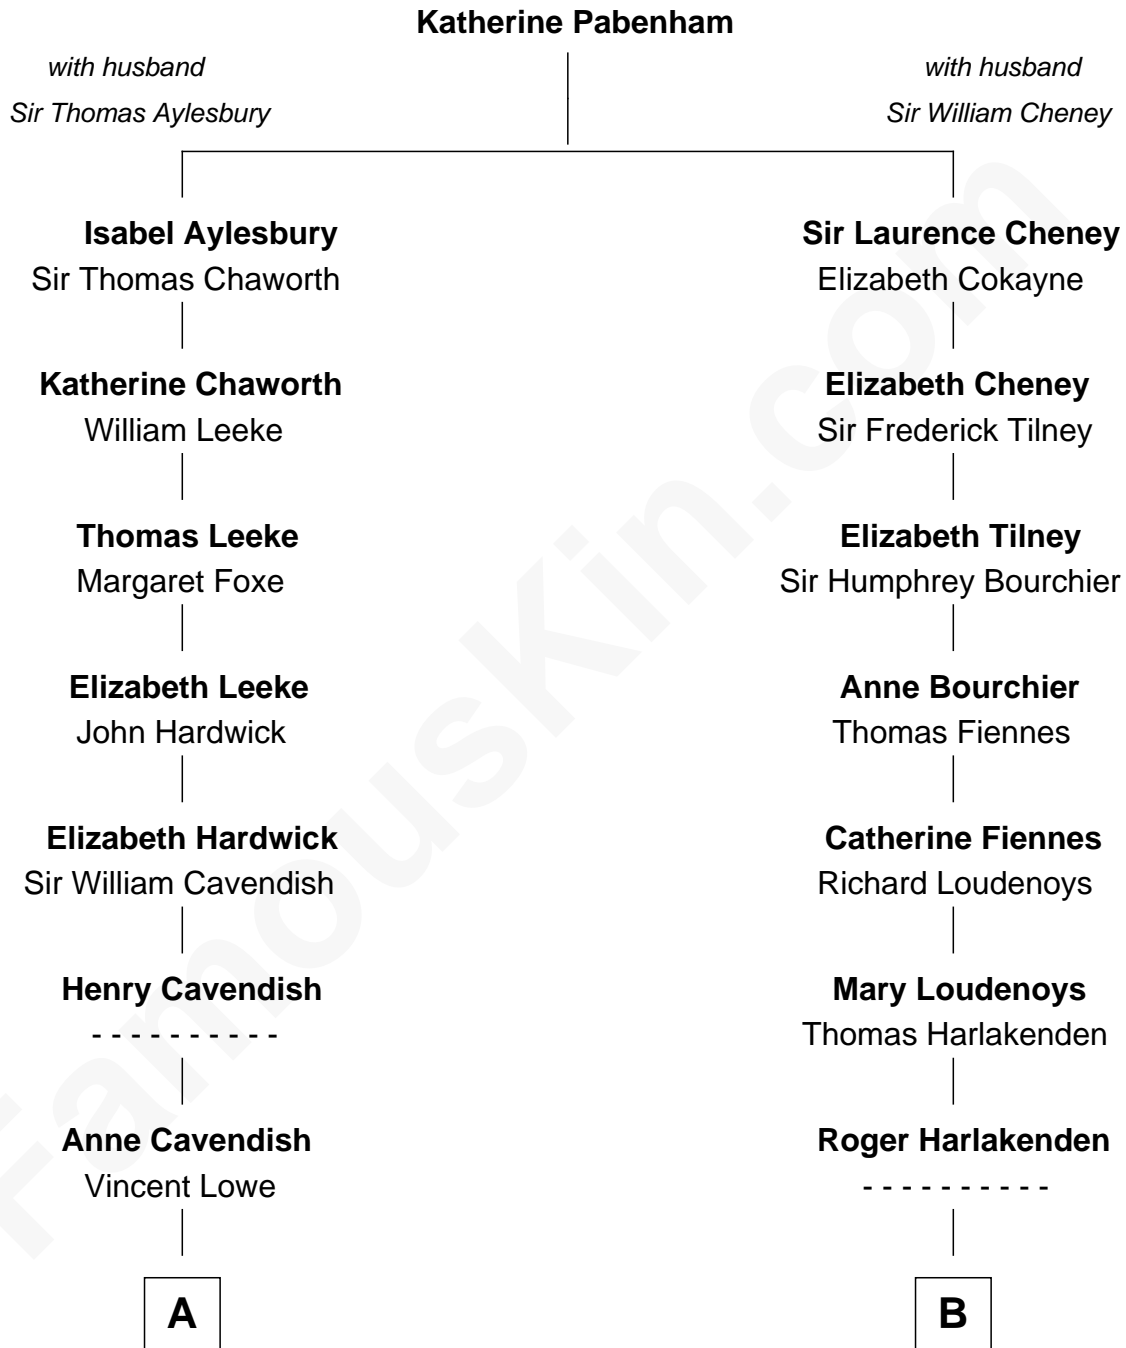

## Relationship Chart of

### Charles Carroll

*Signer of the Declaration of Independence*

11th cousin 7 times removed of

### Ali Wentworth

*TV Actress and Comedienne*

**A**

**Jane Lowe**  
Col. Henry Sewall

**Nicholas Sewall**  
Susanna Burgess

**Jane Sewall**  
Clement Brooke

**Elizabeth Brooke**  
Charles Carroll

**Charles Carroll**  
*Signer of Declaration of Independence*