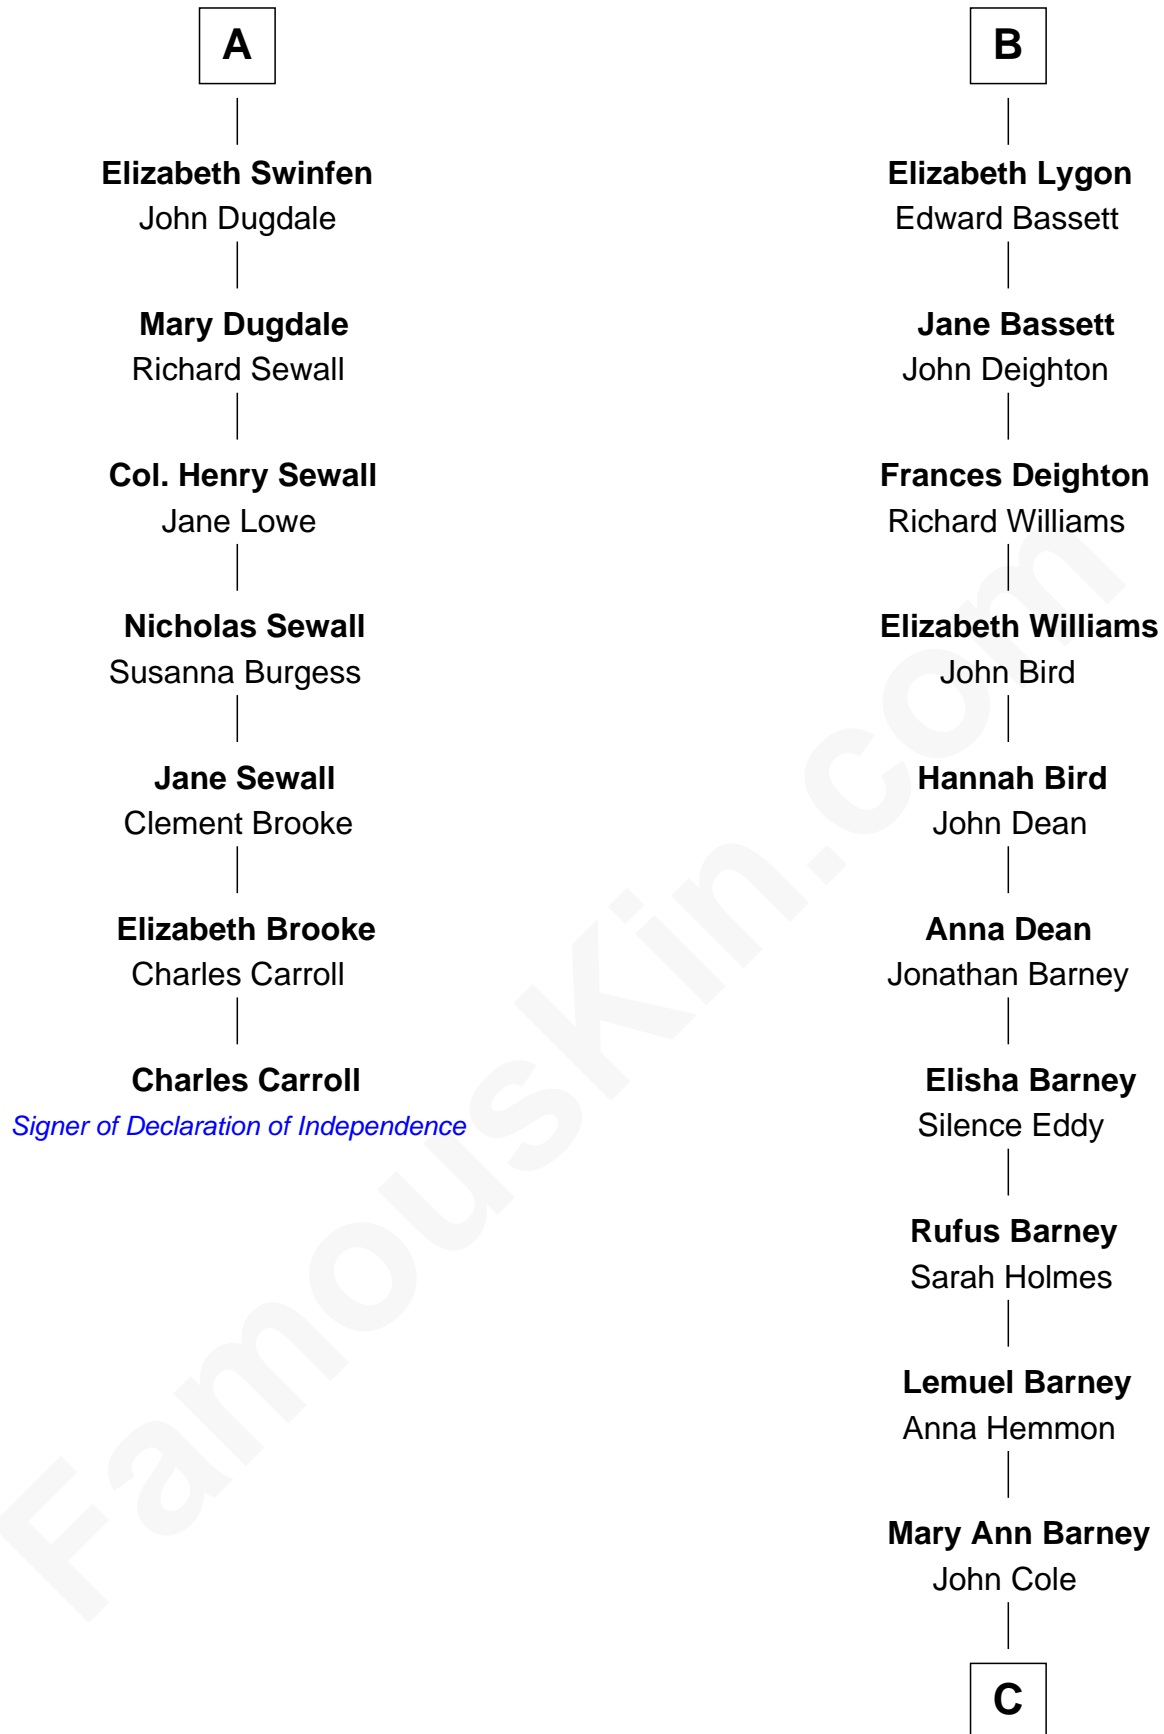

FamousKin.com

Relationship Chart of

Charles Carroll

Signer of the Declaration of Independence

13th cousin 8 times removed of

Michael Lookinland

TV Actor

Sir John Stafford

Sir Richard Lygon

Sir Richard Lygon

Margaret Greville

Henry Lygon

Elizabeth Berkeley

B

C

Rufus Lemuel Cole

Matilda M. Hall

Nellie M. Cole

John Andrew Lookinland

Orrin Paul Lookinland

Madeline Tait

Paul Russell Lookinland

Karen Ruth McKinney

Michael Lookinland