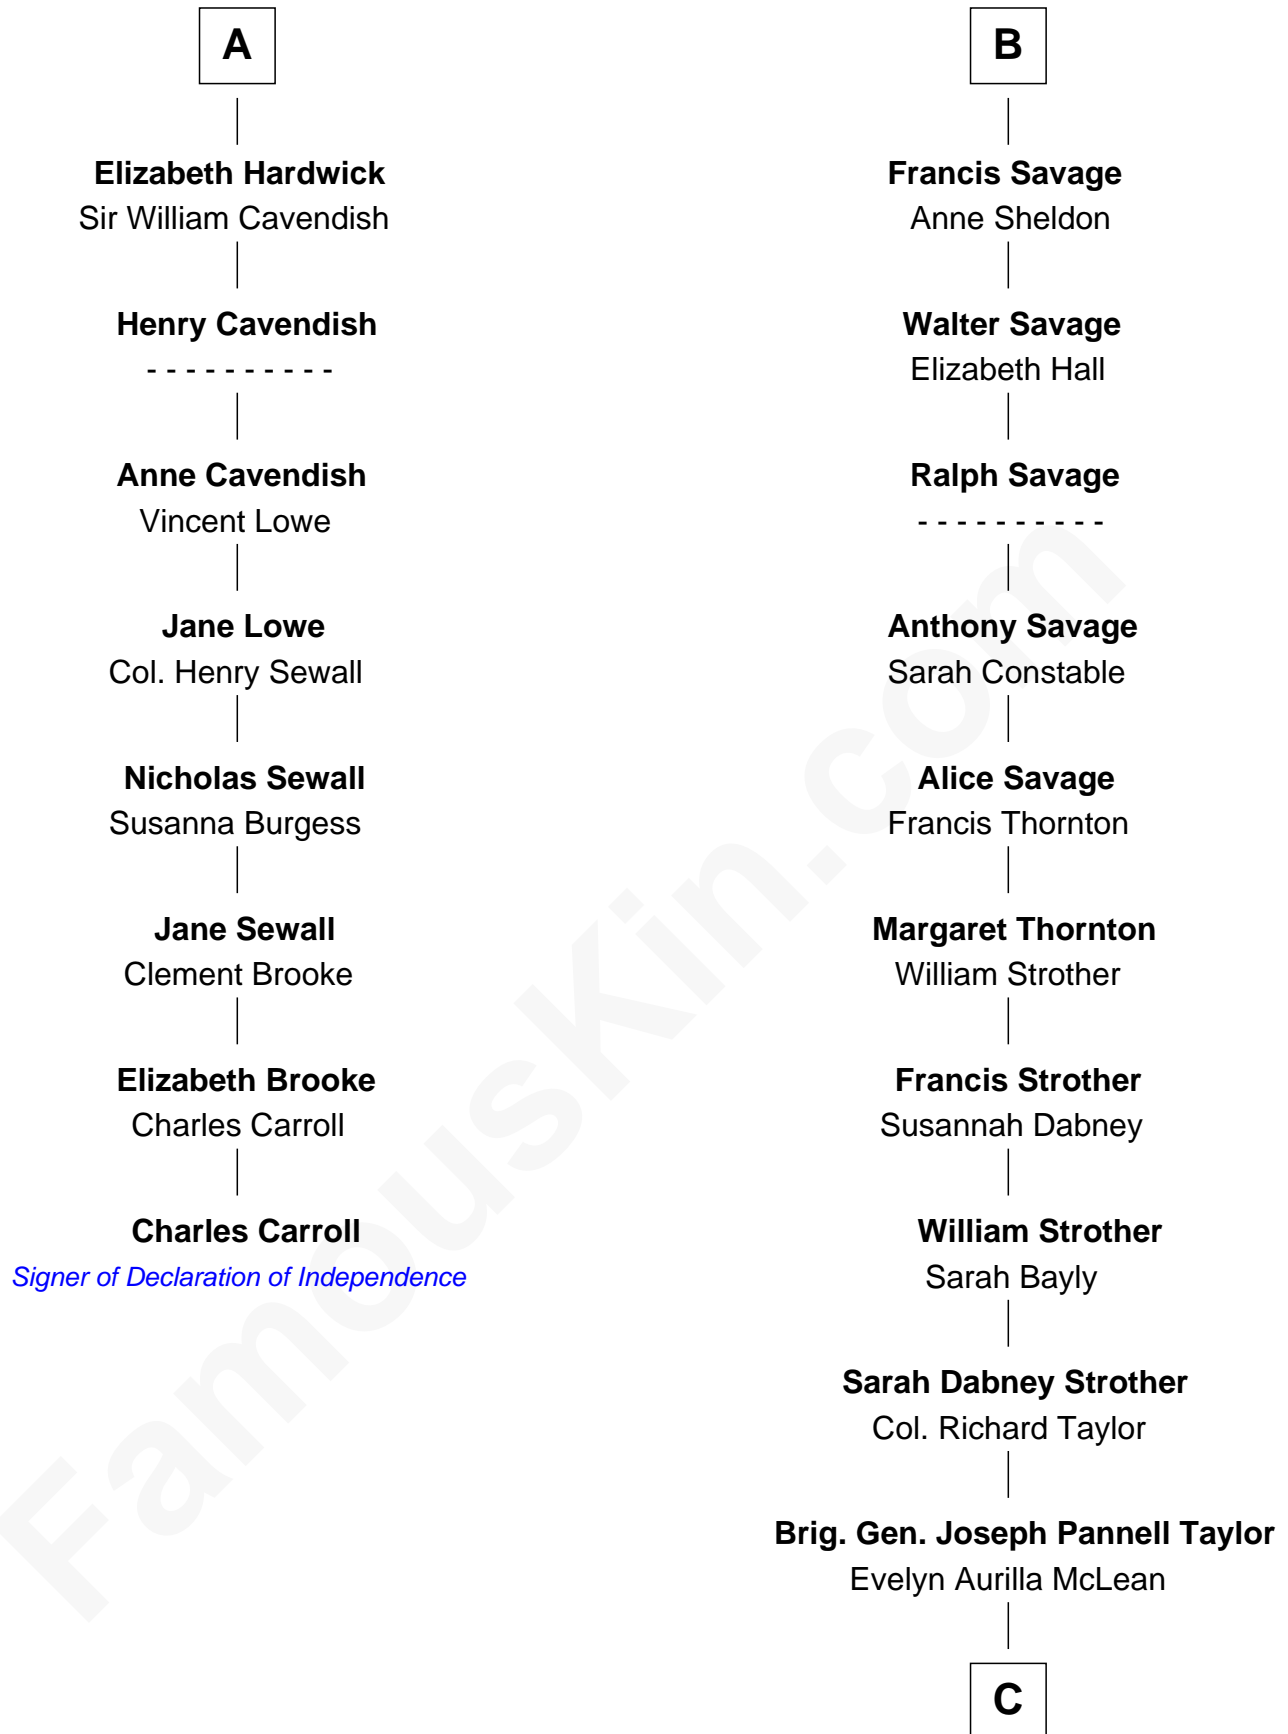

## Relationship Chart of

### Charles Carroll

*Signer of the Declaration of Independence*

14th cousin 7 times removed of

**Parker Stevenson**  
*TV and Movie Actor*

**Edmund Fitzalan**  
Alice de Warenne

**C**

**Col. Joseph Hancock Taylor**

Mary Montgomery Meigs

**Evelyn Taylor**

Eli Kirk Price

**Philip Price**

Sarah Meade Harrison

**Sarah Meade Price**

Richard Stevenson Parker

**Parker Stevenson**