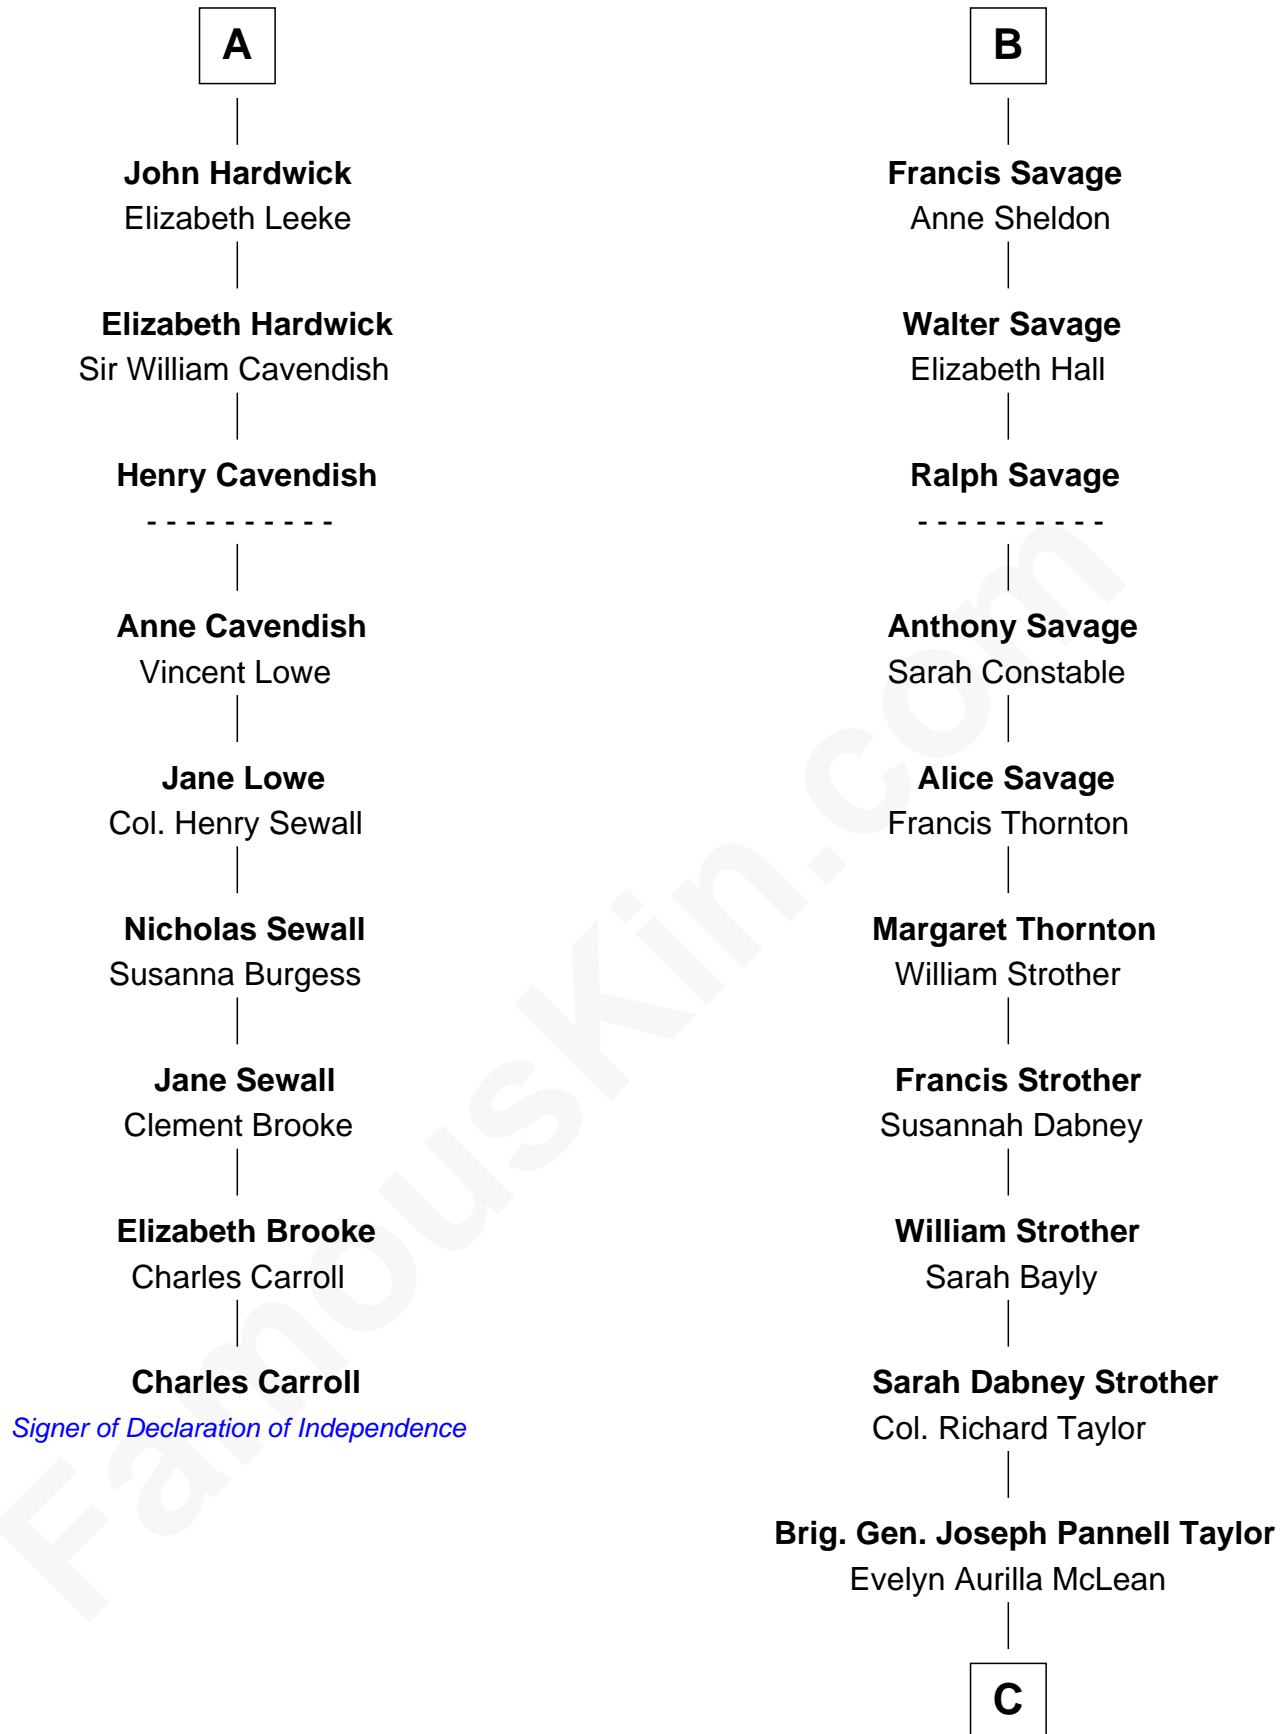

FamousKin.com

Relationship Chart of

Charles Carroll

Signer of the Declaration of Independence

15th cousin 6 times removed of

Parker Stevenson
TV and Movie Actor

Humphrey de Bohun
Elizabeth Plantagenet

Eleanor de Bohun
Sir James le Boteler

Sir William de Bohun
Elizabeth de Badlesmere

Elizabeth de Bohun
Sir Richard Fitzalan

Elizabeth Fitzalan
Sir Robert Goushill

Joan Goushill
Sir Thomas Stanley

Katherine Stanley
Sir John Savage

Sir Christopher Savage
Anne Stanley

Sir Christopher Savage
Anne Lygon

B

C

Col. Joseph Hancock Taylor

Mary Montgomery Meigs

Evelyn Taylor

Eli Kirk Price

Philip Price