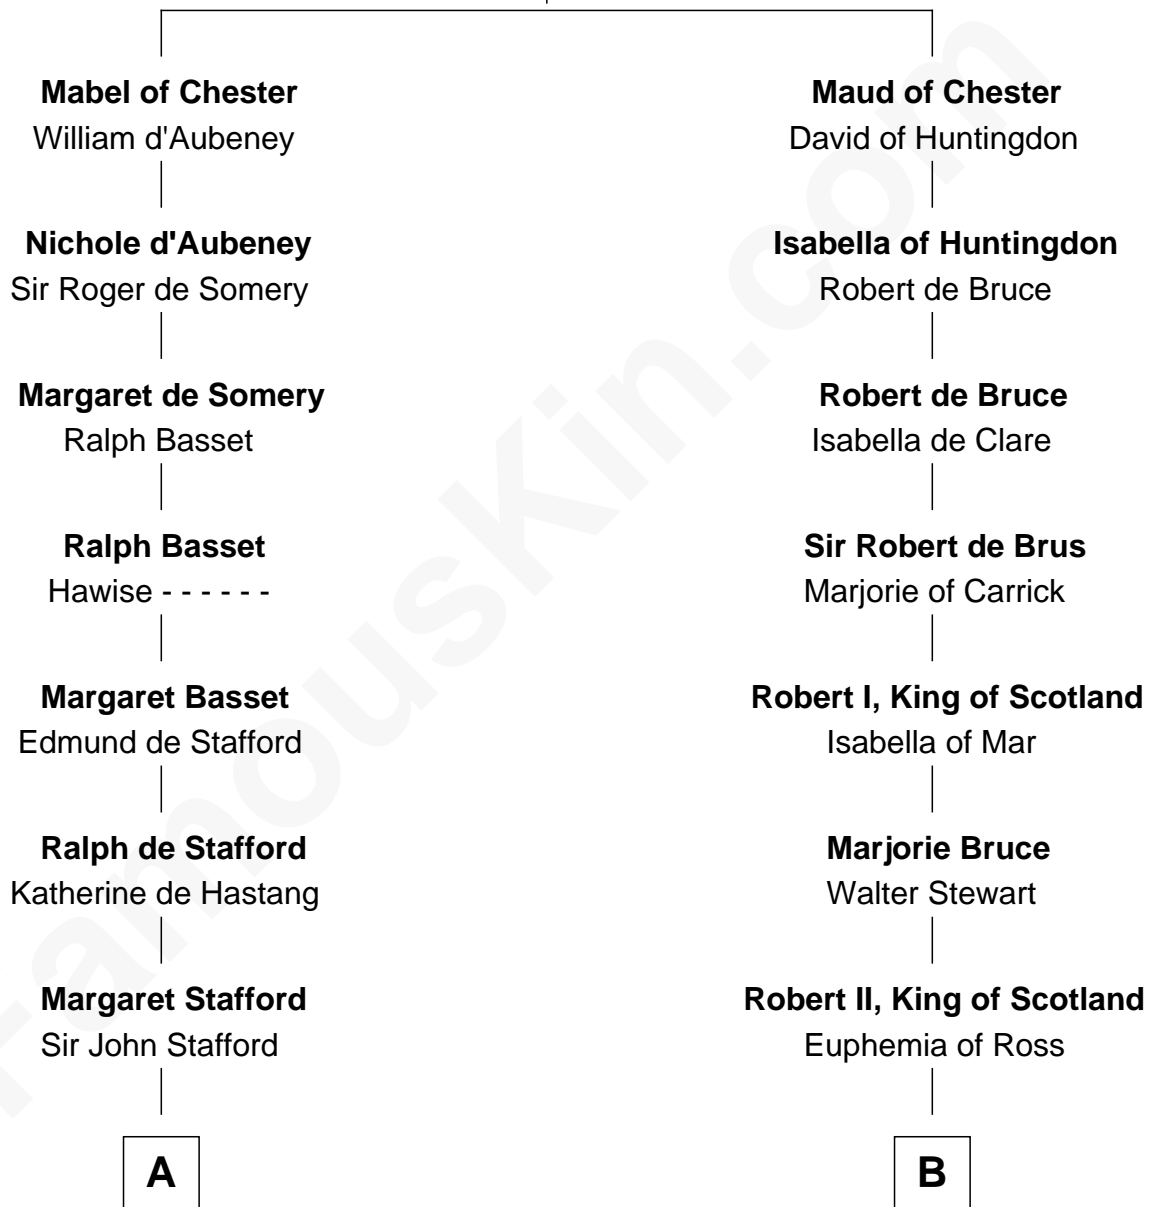

## Relationship Chart of

### Charles Carroll

*Signer of the Declaration of Independence*

20th cousin of

**General Hugh Mercer**  
*American Revolution*

**Hugh de Kevelioc**  
Bertrade de Montfort

**C**

**Nicholas Sewall**  
Susanna Burgess

**Jane Sewall**  
Clement Brooke

**Elizabeth Brooke**  
Charles Carroll

**Charles Carroll**

*Signer of Declaration of Independence*

**D**

**Lilias Row**  
John Mercer

**Thomas Mercer**  
Isabel Smith

**William Mercer**  
Anne Munro

**General Hugh Mercer**

*American Revolution*

FamousKin.com