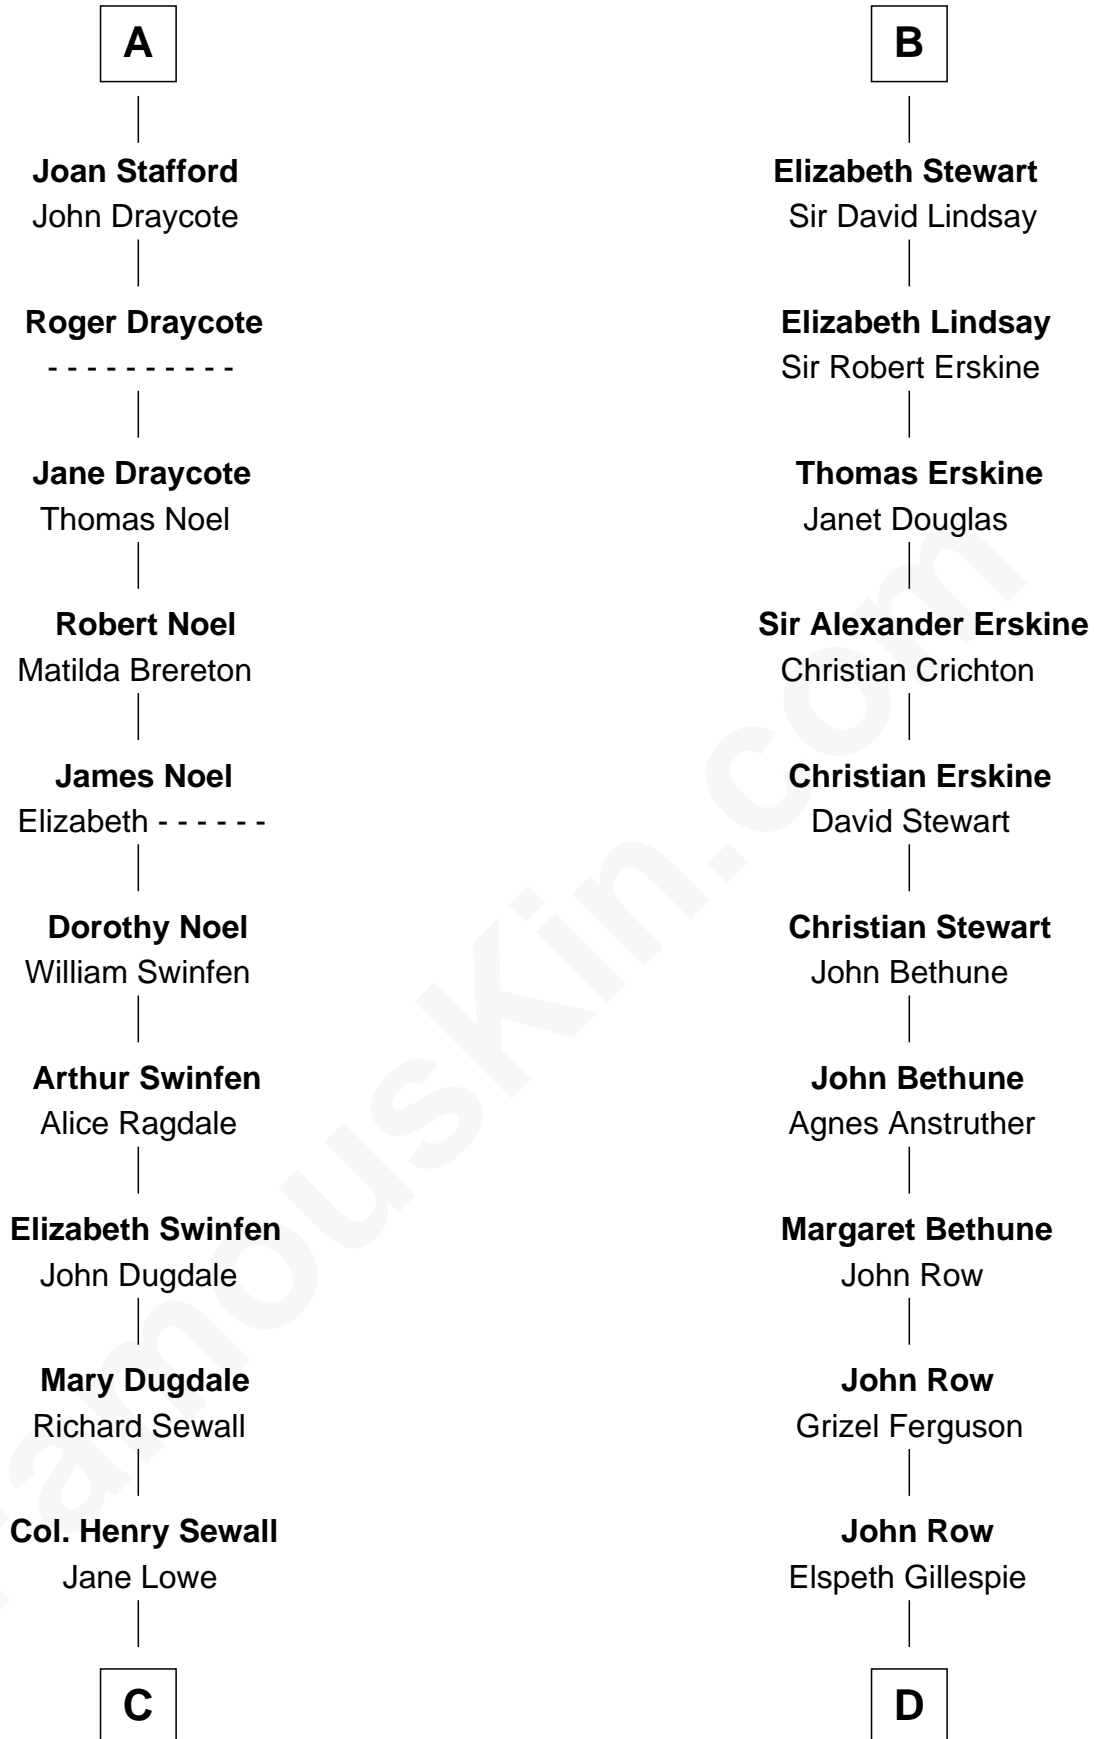

## Relationship Chart of

### Charles Carroll

*Signer of the Declaration of Independence*

20th cousin of

**General Hugh Mercer**  
*American Revolution*

**Hugh de Kevelioc**  
Bertrade de Montfort

**C**

**Nicholas Sewall**  
Susanna Burgess

**Jane Sewall**  
Clement Brooke

**Elizabeth Brooke**  
Charles Carroll

**Charles Carroll**

*Signer of Declaration of Independence*

**D**

**Lilias Row**  
John Mercer

**Thomas Mercer**  
Isabel Smith

**William Mercer**  
Anne Munro

**General Hugh Mercer**

*American Revolution*

FamousKin.com