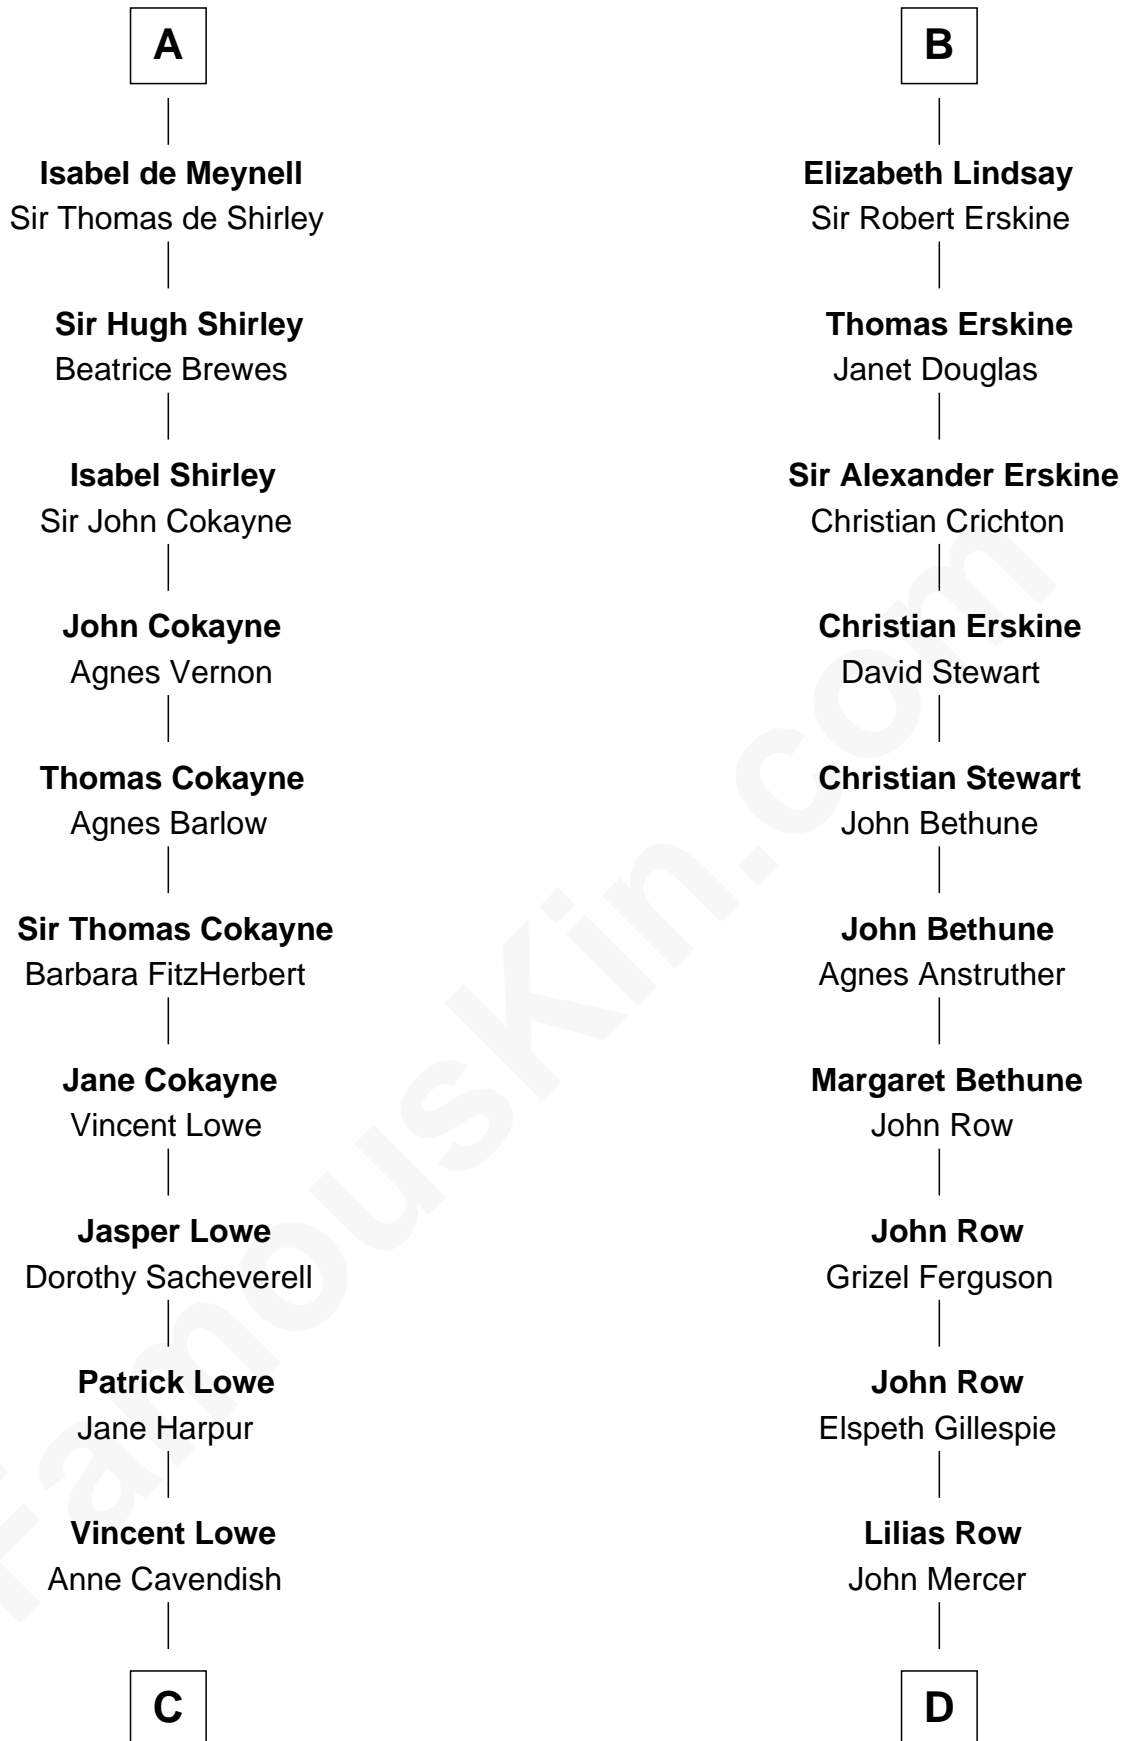

## Relationship Chart of

### Charles Carroll

*Signer of the Declaration of Independence*

19th cousin 2 times removed of

**General Hugh Mercer**  
*American Revolution*

**C**

**Jane Lowe**  
Col. Henry Sewall

**Nicholas Sewall**  
Susanna Burgess