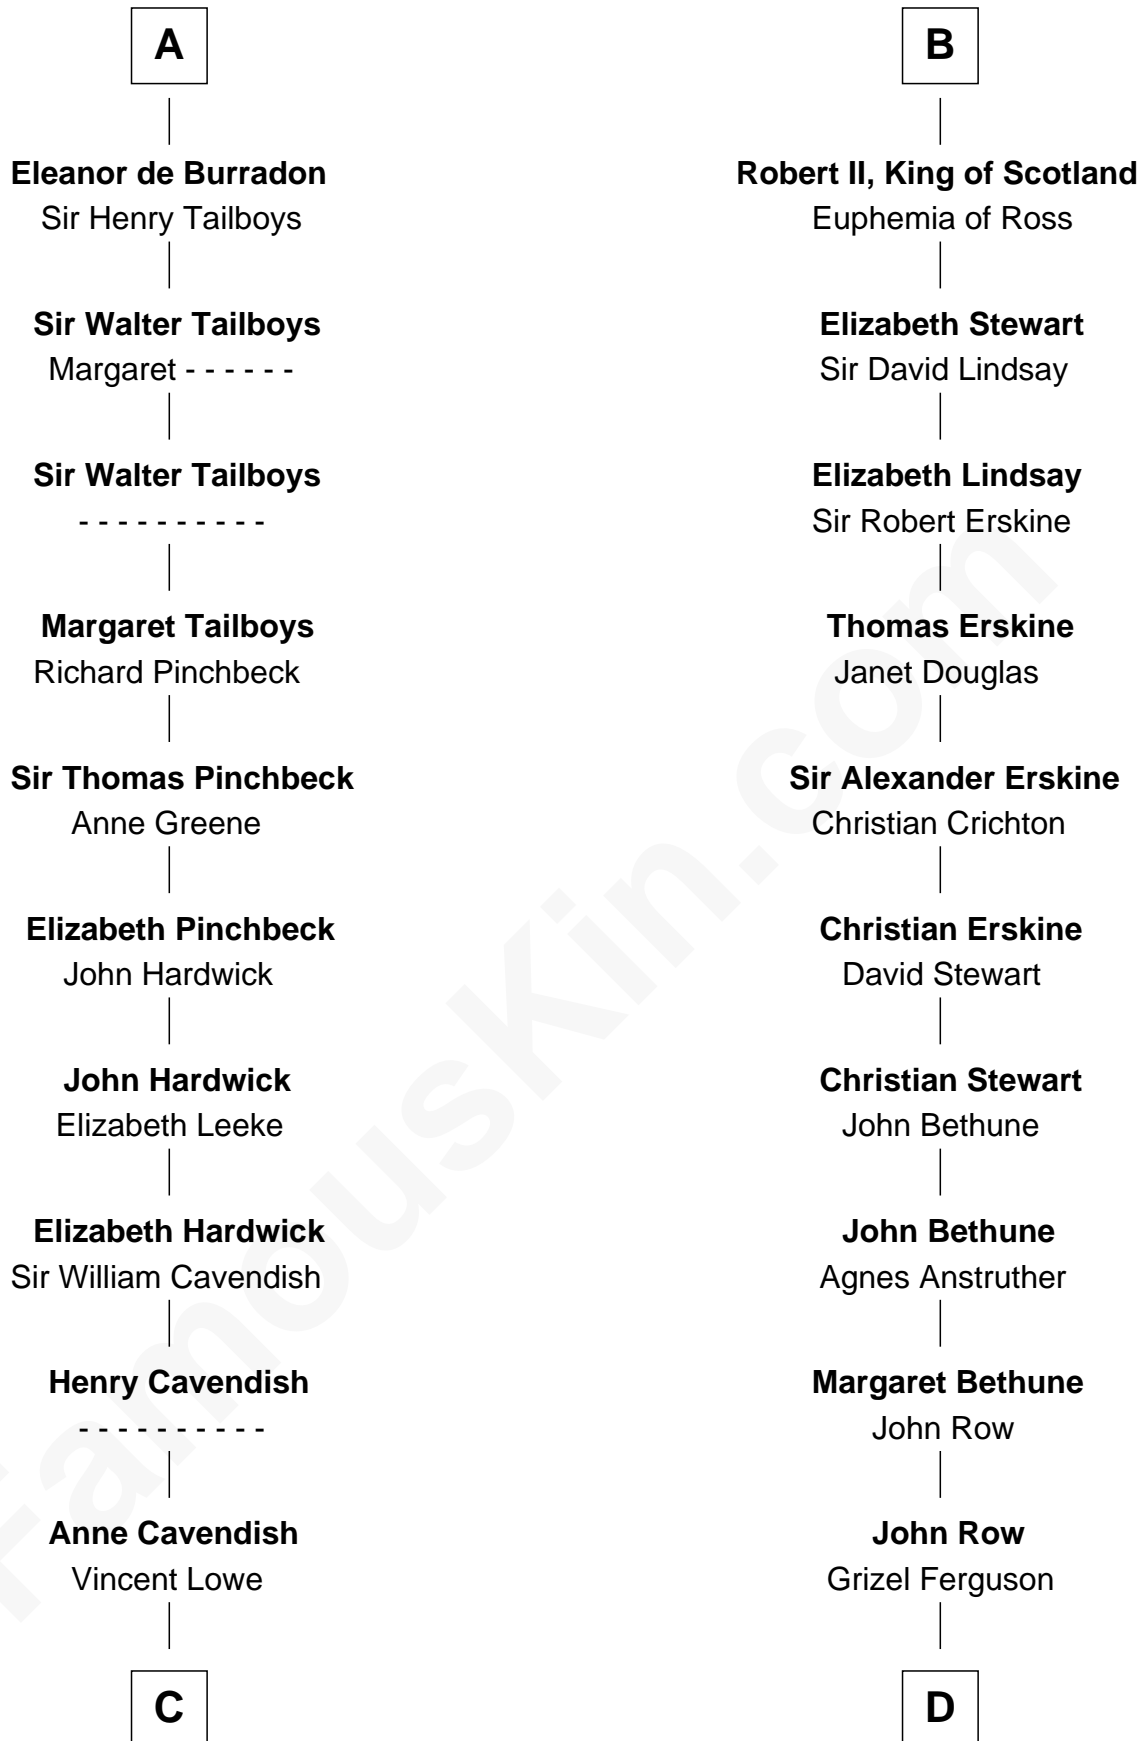

FamousKin.com

Relationship Chart of

Charles Carroll

Signer of the Declaration of Independence

21st cousin of

General Hugh Mercer
American Revolution

Robert de Beaumont
Amicia de Gael

Robert de Beaumont
Petronella de Grantmesnil

A

Hawise de Beaumont
William FitzRobert

Amice of Gloucester
Sir Richard de Clare

Sir Gilbert de Clare
Isabel Marshal

Isabella de Clare
Robert de Bruce

Sir Robert de Brus
Marjorie of Carrick

Robert I, King of Scotland
Isabella of Mar

Marjorie Bruce
Walter Stewart

B

C

Jane Lowe

Col. Henry Sewall

Nicholas Sewall

Susanna Burgess

Jane Sewall