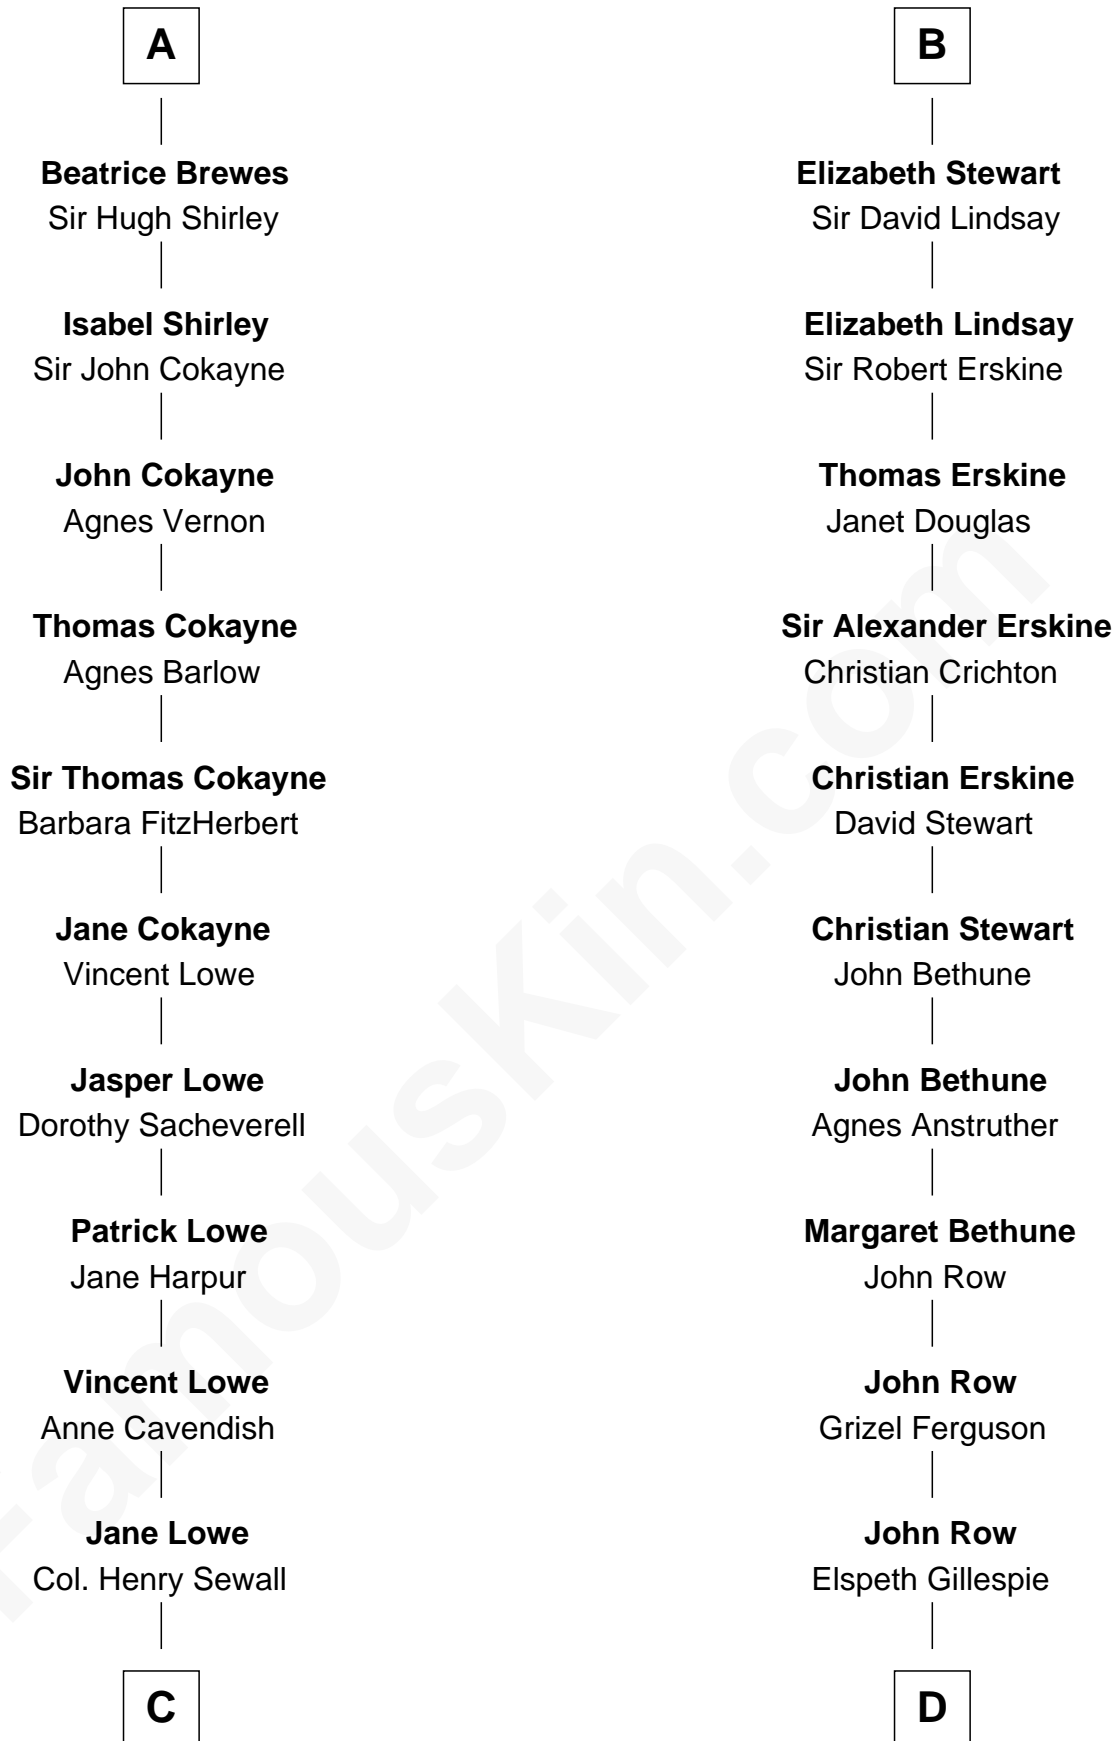

FamousKin.com

Relationship Chart of

Charles Carroll

Signer of the Declaration of Independence

20th cousin of

General Hugh Mercer
American Revolution

Henry of Huntingdon
Ada de Warenne

William I, King of Scotland

Isabella of Huntingdon

Robert de Bruce

Robert de Bruce

Isabella de Clare

Sir Robert de Brus

Marjorie of Carrick

Robert I, King of Scotland

Isabella of Mar

Marjorie Bruce

Walter Stewart

Robert II, King of Scotland

Euphemia of Ross

B

C

Nicholas Sewall
Susanna Burgess

Jane Sewall
Clement Brooke