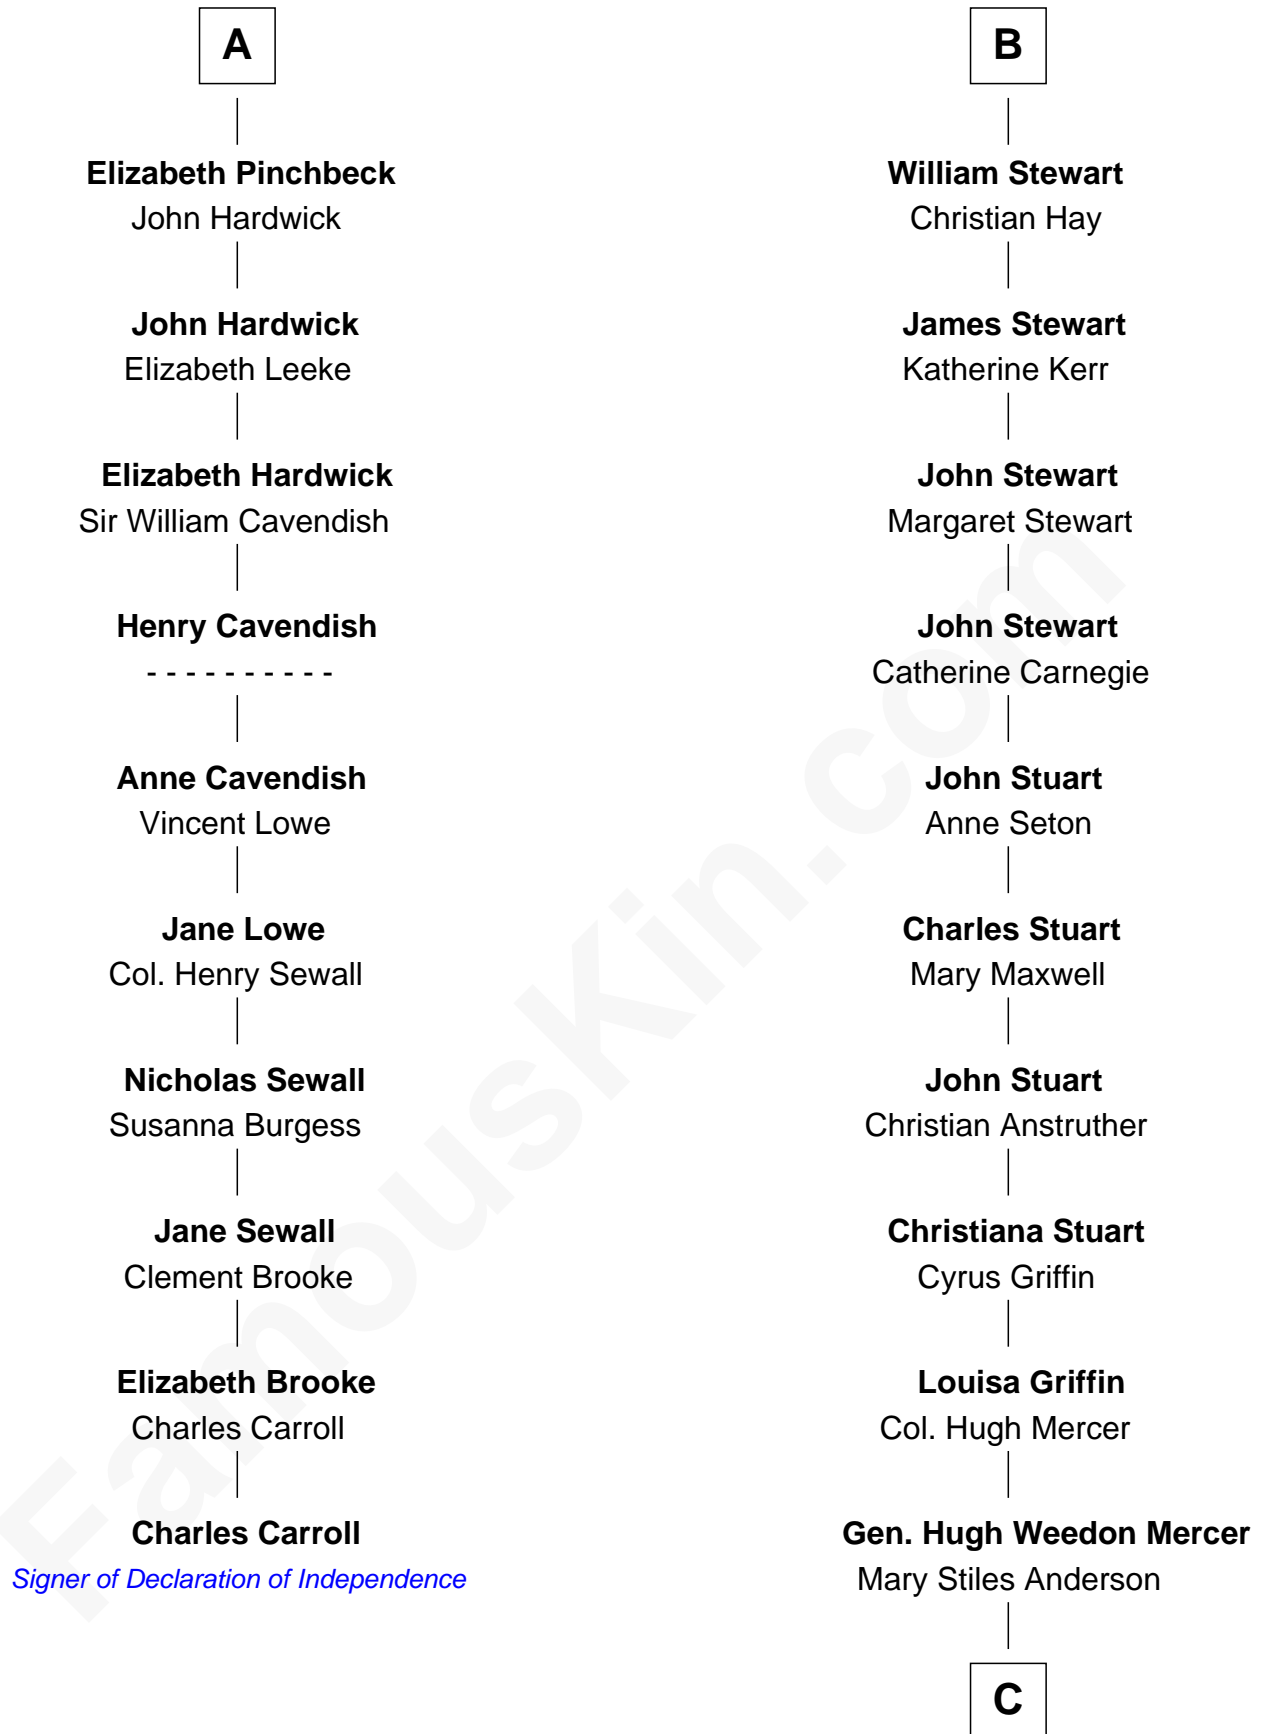

FamousKin.com

Relationship Chart of

Charles Carroll

Signer of the Declaration of Independence

16th cousin 3 times removed of

Johnny Mercer

Songwriter and Co-Founder of Capitol Records

C

George Anderson Mercer
Nanny Maury Herndon

George Anderson Mercer
Lillian Elizabeth Ciucevich

Johnny Mercer
Co-Founder of Capitol Records

FamousKin.com