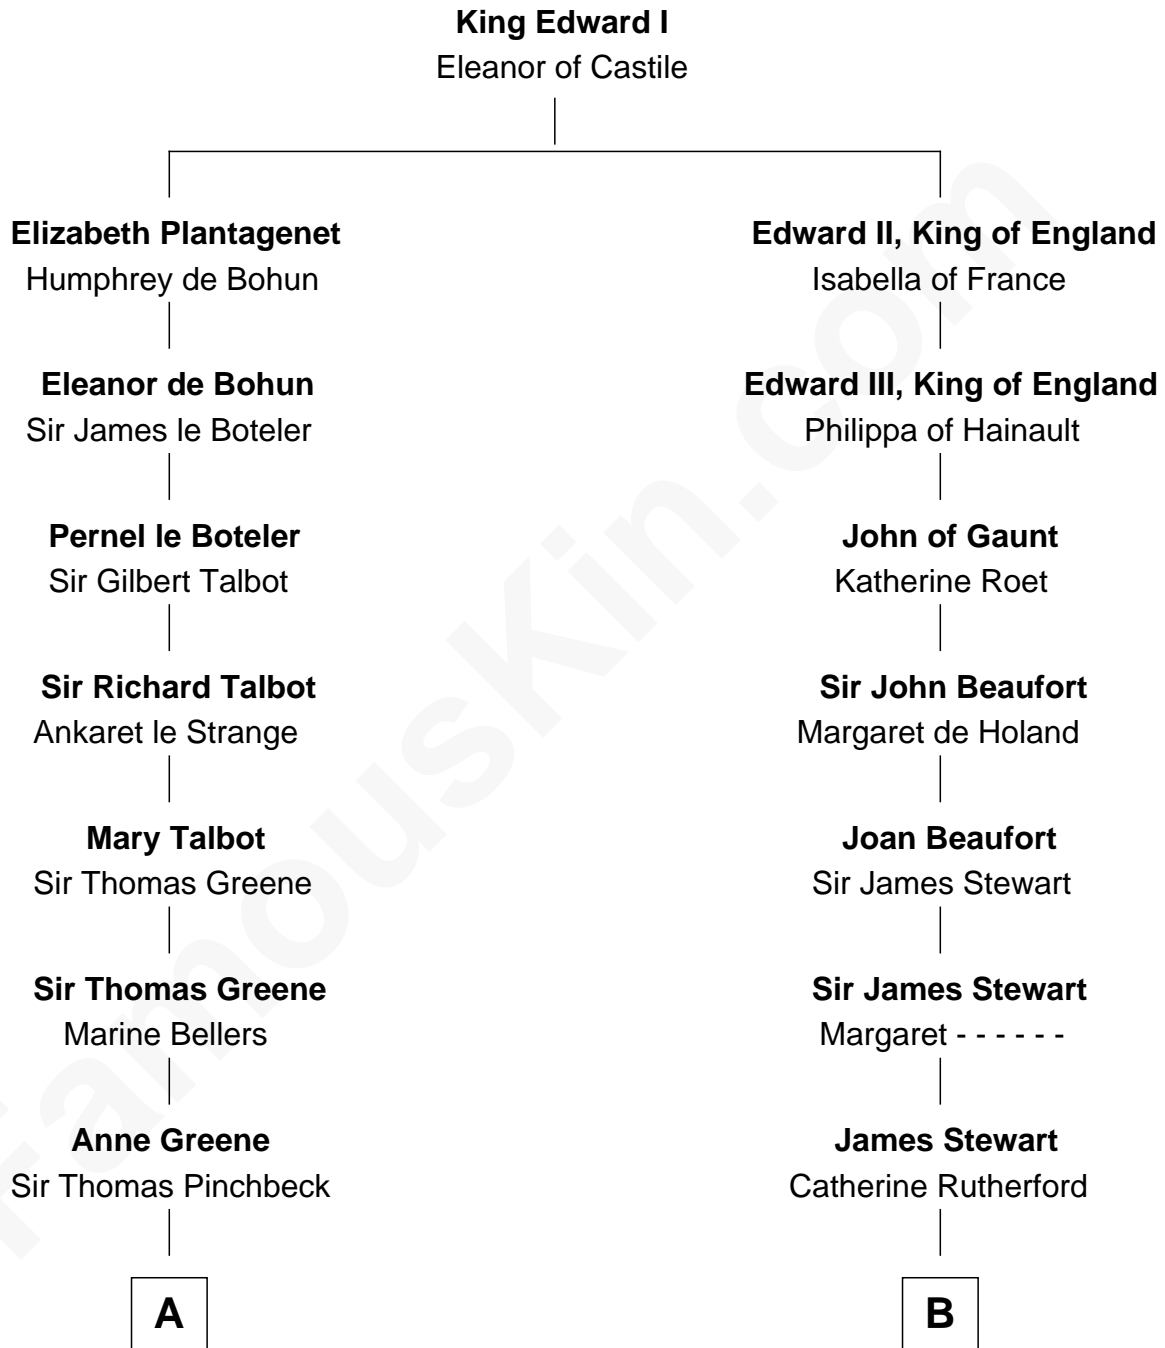

FamousKin.com

Relationship Chart of

Charles Carroll

Signer of the Declaration of Independence

16th cousin 3 times removed of

Johnny Mercer

Songwriter and Co-Founder of Capitol Records

C

George Anderson Mercer
Nanny Maury Herndon

George Anderson Mercer
Lillian Elizabeth Ciucevich

Johnny Mercer
Co-Founder of Capitol Records

FamousKin.com