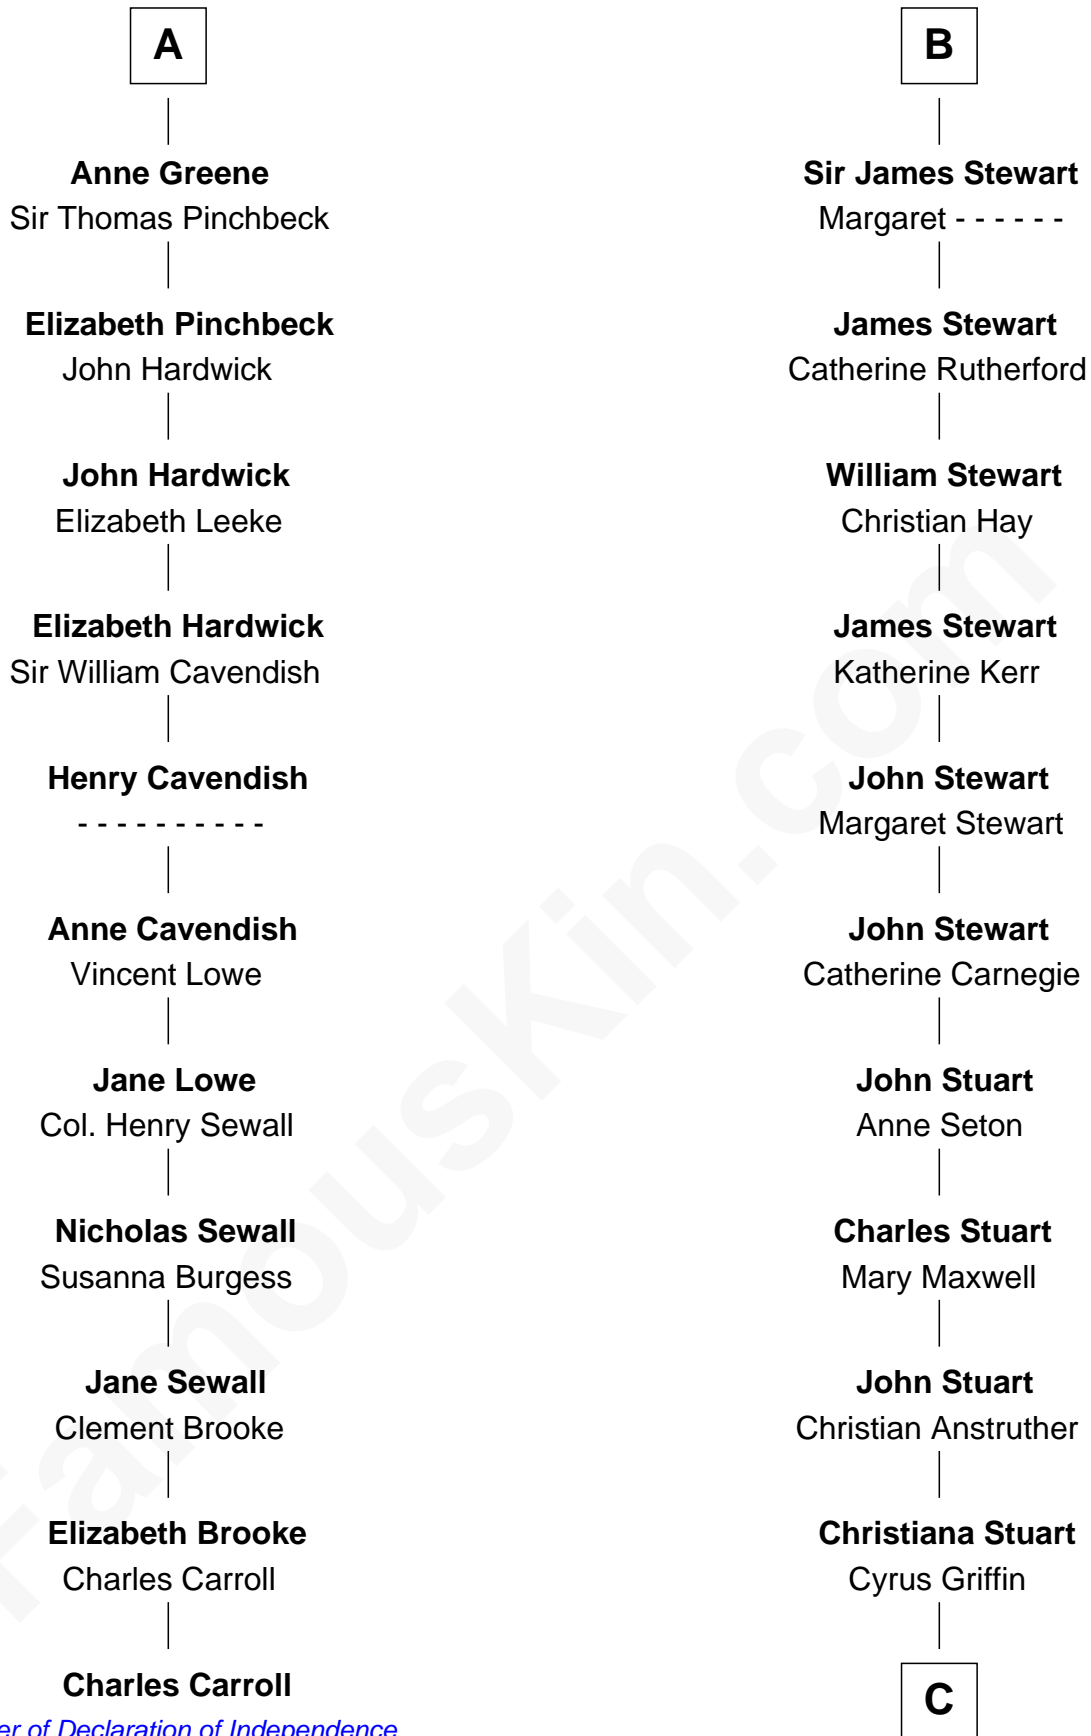

FamousKin.com

Relationship Chart of

Charles Carroll

Signer of the Declaration of Independence

17th cousin 4 times removed of

Johnny Mercer

Songwriter and Co-Founder of Capitol Records

C

Louisa Griffin
Col. Hugh Mercer

Gen. Hugh Weedon Mercer
Mary Stiles Anderson

George Anderson Mercer
Nanny Maury Herndon

George Anderson Mercer
Lillian Elizabeth Ciucevich

Johnny Mercer
Co-Founder of Capitol Records