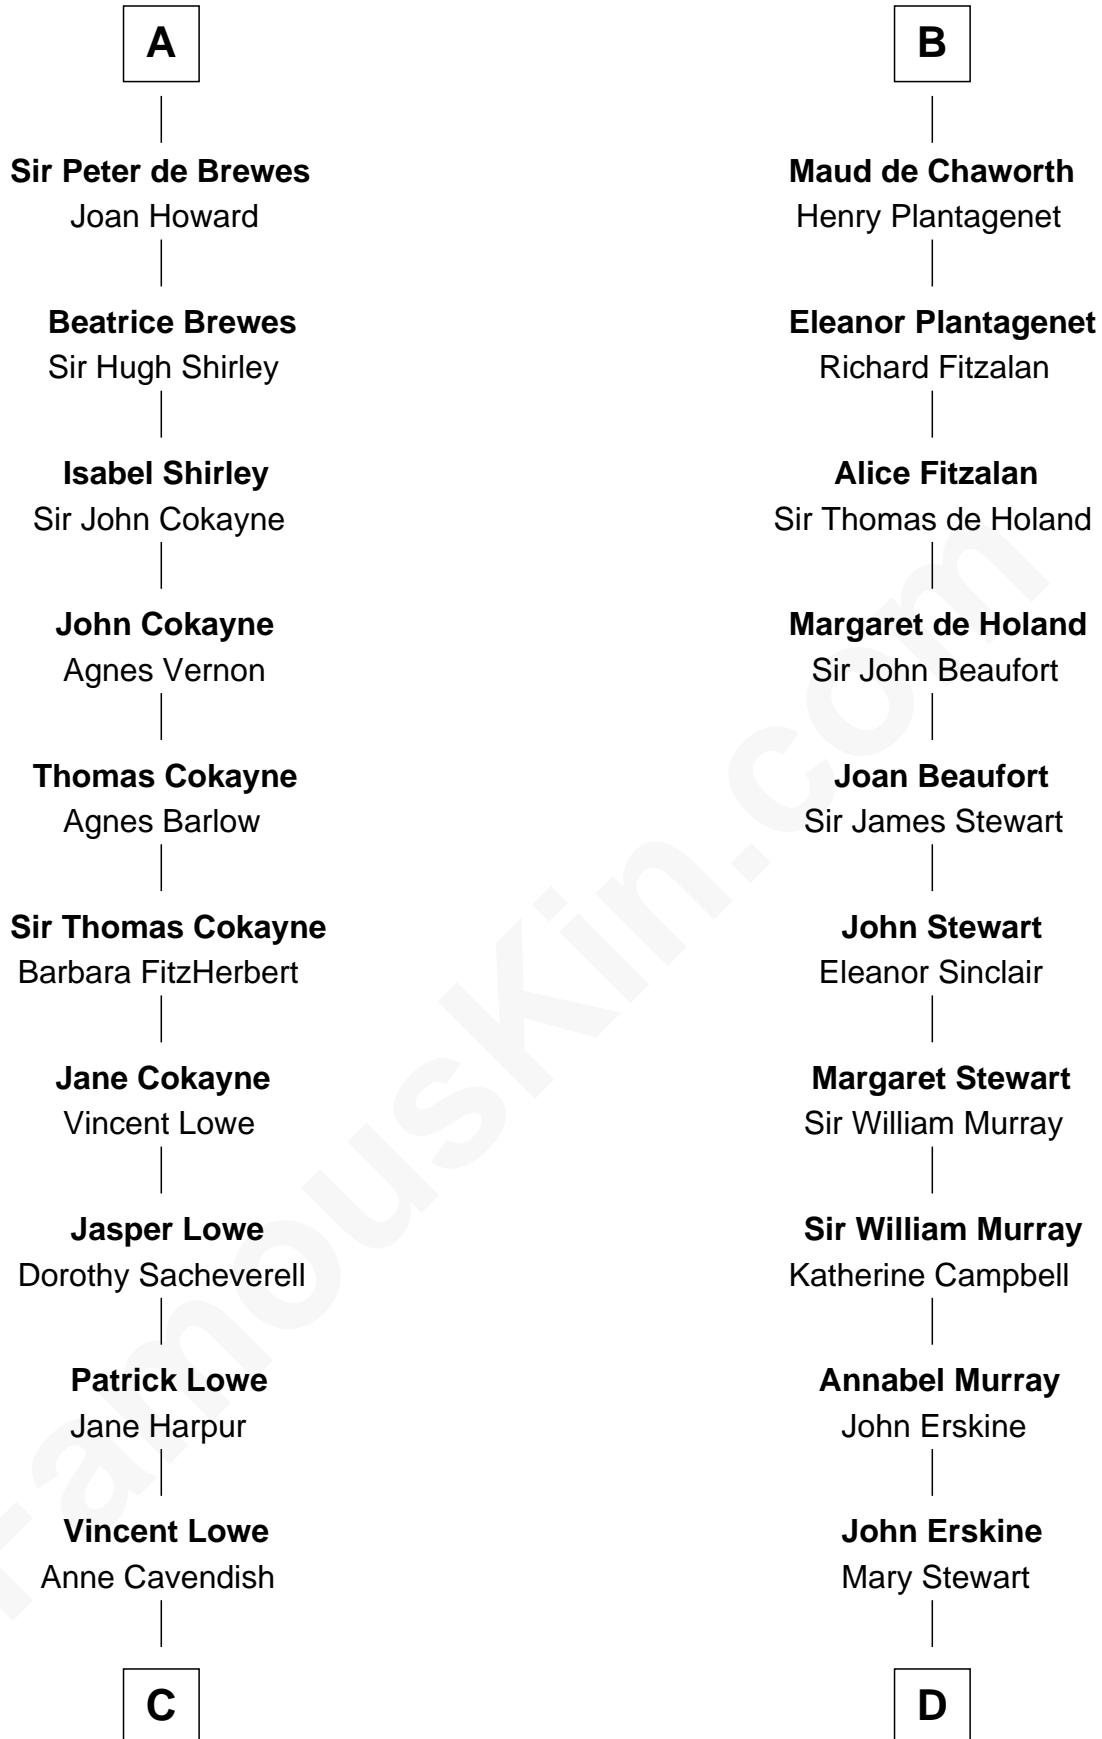

FamousKin.com

Relationship Chart of

Charles Carroll

Signer of the Declaration of Independence

20th cousin 1 time removed of

Major John Pitcairn

British Commander at Battle of Lexington

C

Jane Lowe

Col. Henry Sewall

Nicholas Sewall

Susanna Burgess

Jane Sewall

Clement Brooke

Elizabeth Brooke

Charles Carroll