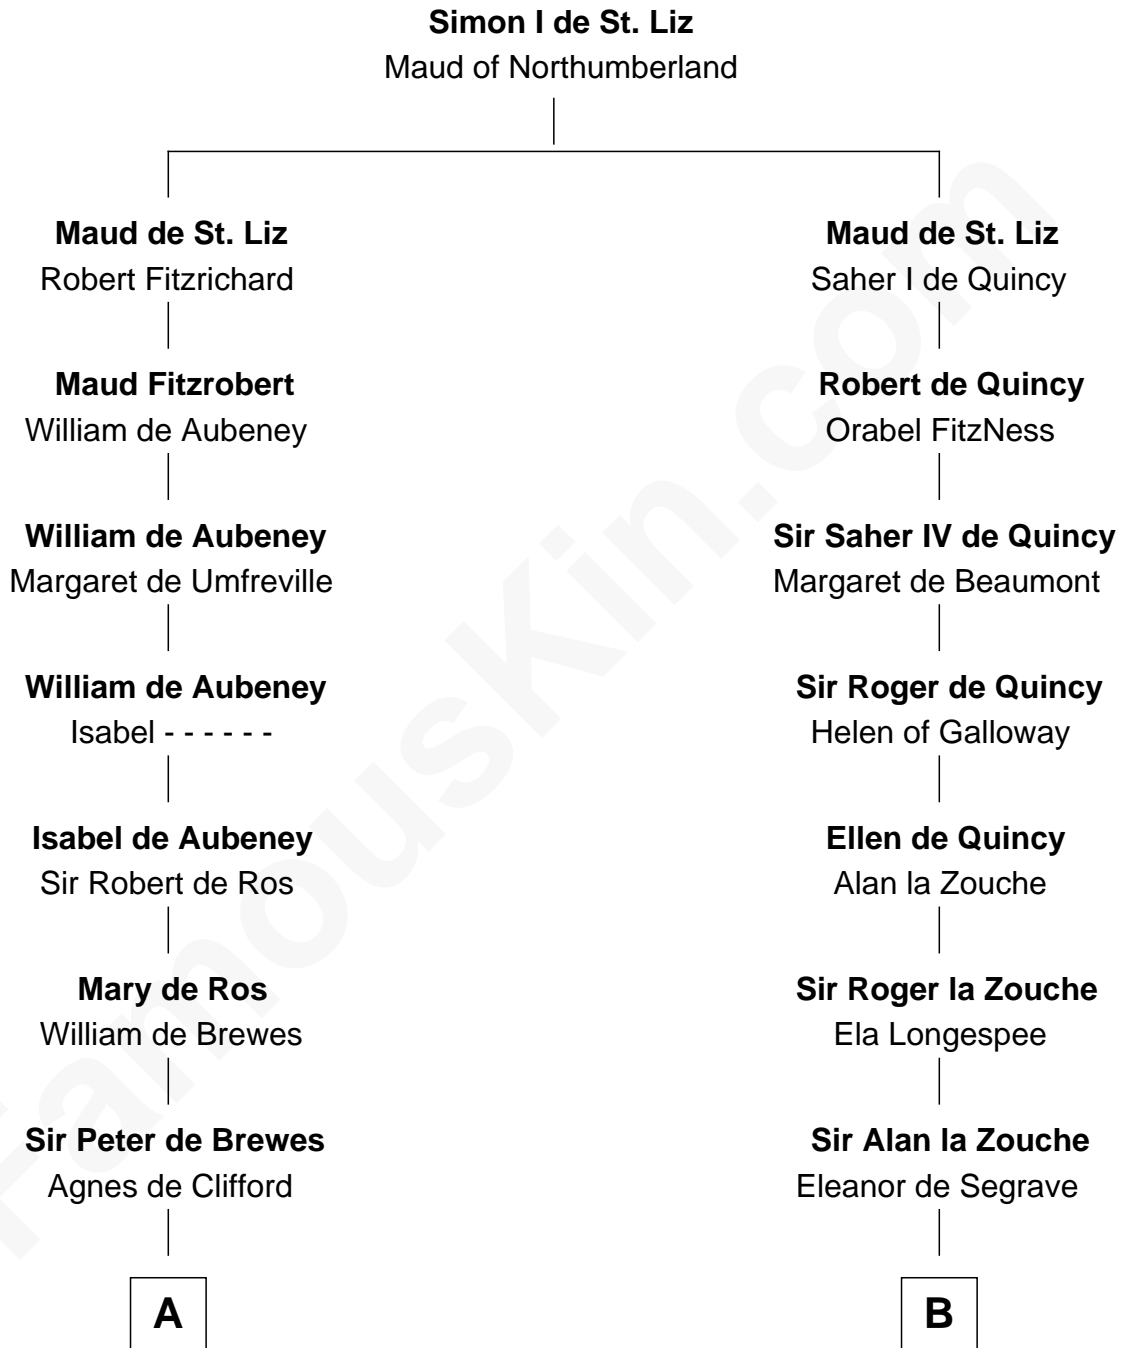

FamousKin.com

Relationship Chart of

Charles Carroll

Signer of the Declaration of Independence

20th cousin 1 time removed of

Major John Pitcairn

British Commander at Battle of Lexington

C

Jane Lowe

Col. Henry Sewall

Nicholas Sewall

Susanna Burgess

Jane Sewall

Clement Brooke

Elizabeth Brooke

Charles Carroll