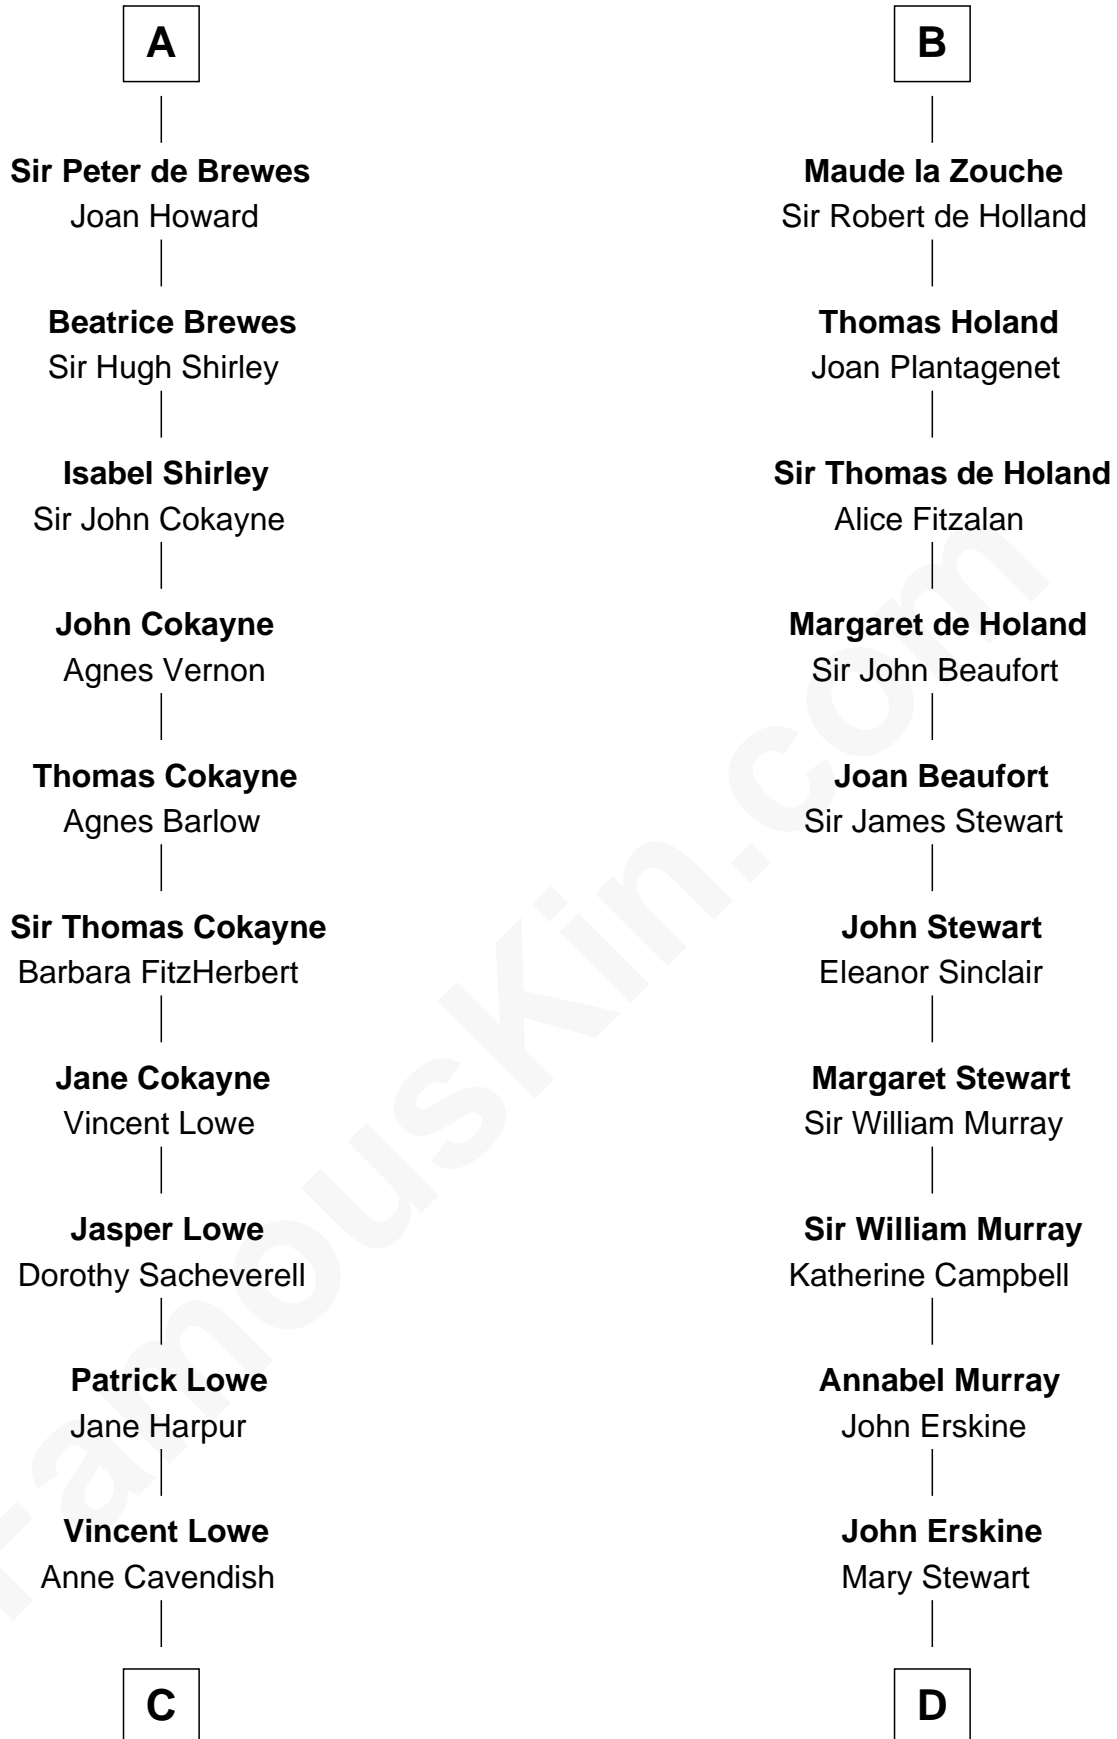

FamousKin.com

Relationship Chart of

Charles Carroll

Signer of the Declaration of Independence

20th cousin 1 time removed of

Major John Pitcairn

British Commander at Battle of Lexington

C

Jane Lowe

Col. Henry Sewall

Nicholas Sewall

Susanna Burgess

Jane Sewall

Clement Brooke

Elizabeth Brooke

Charles Carroll