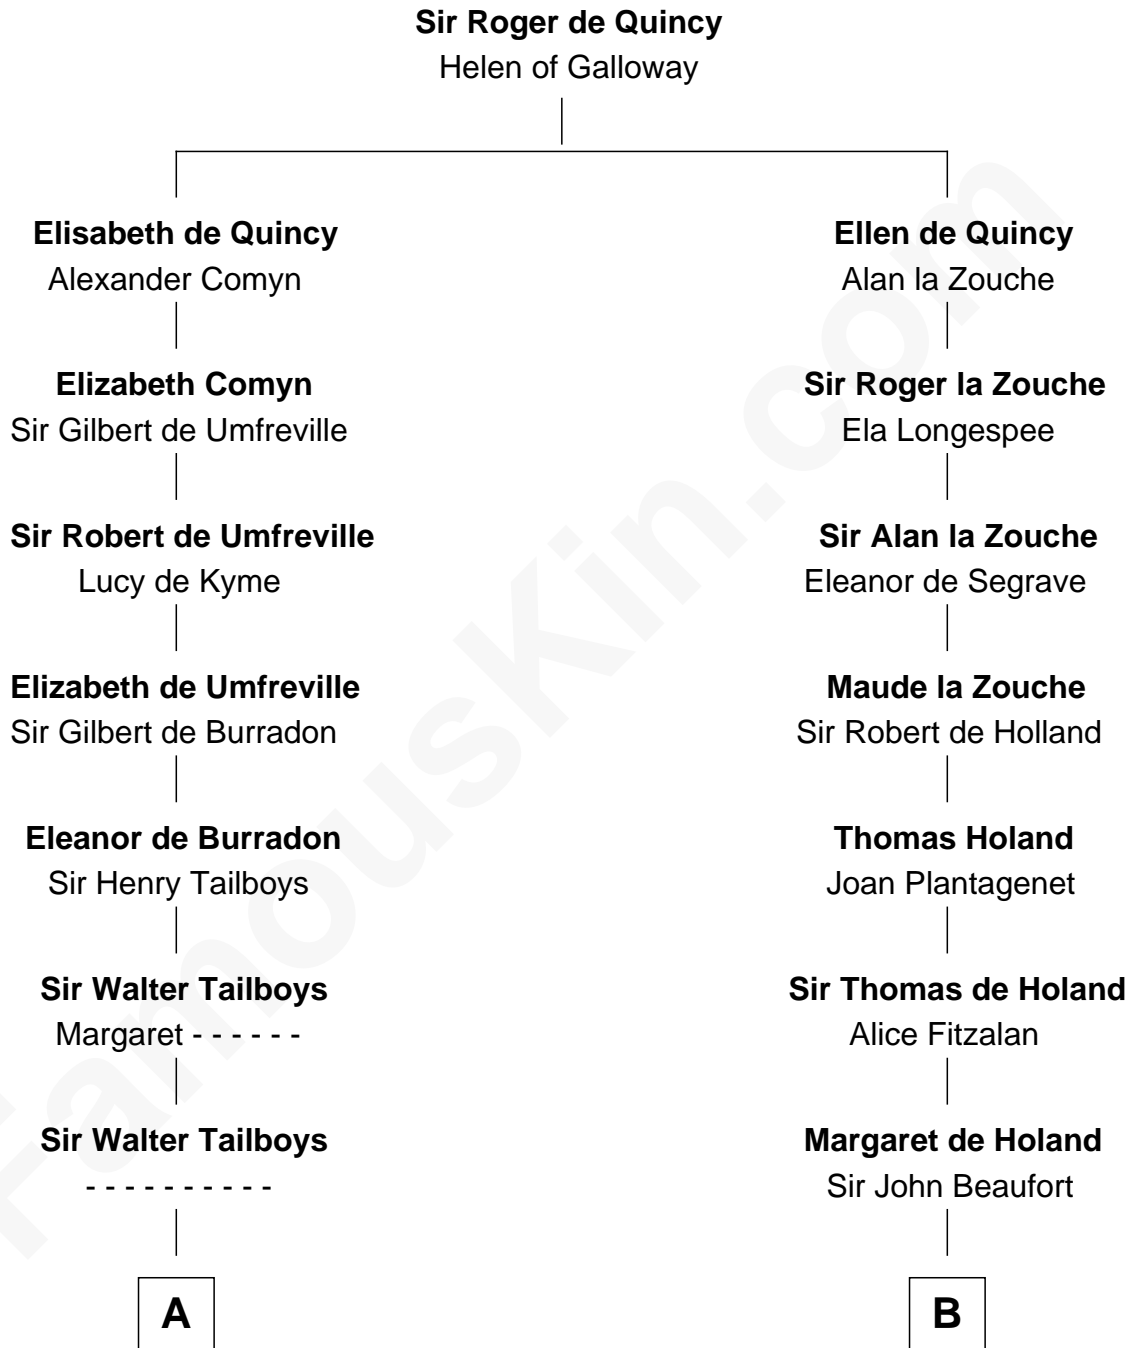

FamousKin.com

Relationship Chart of

Charles Carroll

Signer of the Declaration of Independence

16th cousin 2 times removed of

Major John Pitcairn

British Commander at Battle of Lexington

C

—
Elizabeth Brooke

Charles Carroll

—
Charles Carroll

Signer of Declaration of Independence

FamousKin.com