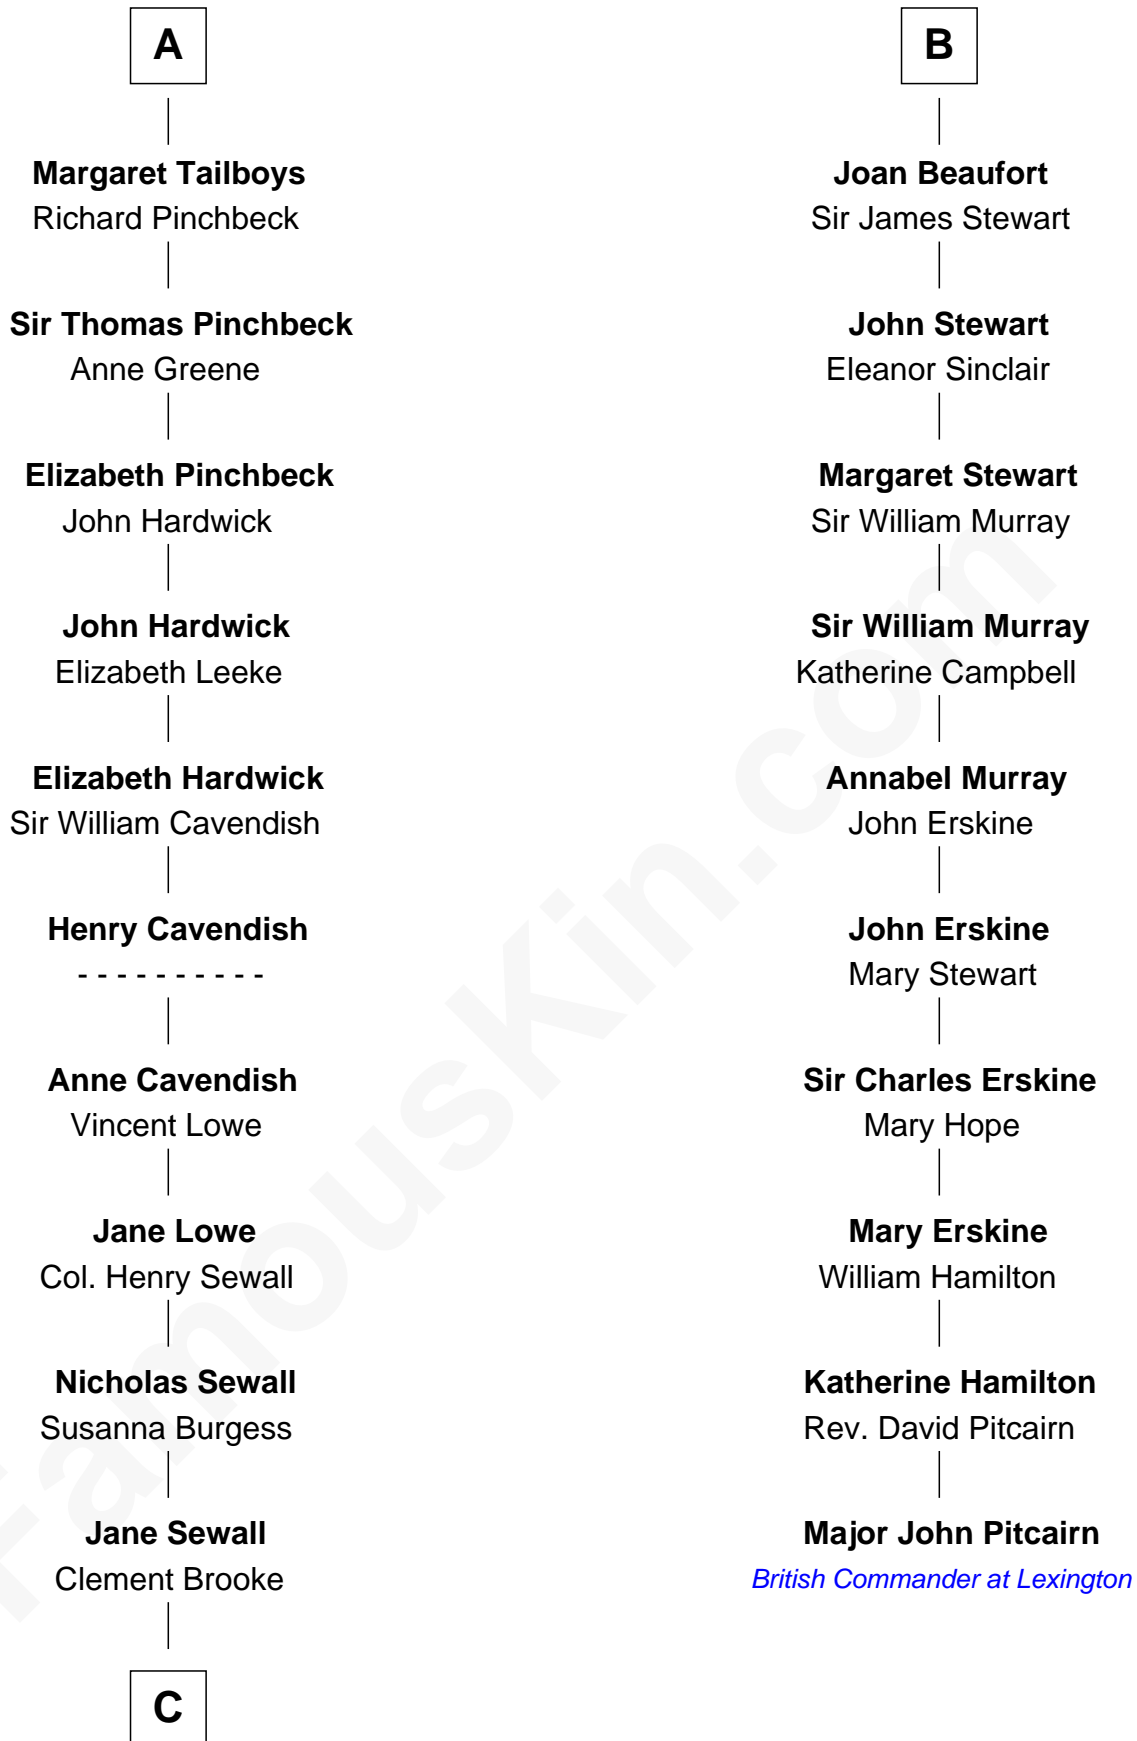

FamousKin.com

Relationship Chart of

Charles Carroll

Signer of the Declaration of Independence

16th cousin 2 times removed of

Major John Pitcairn

British Commander at Battle of Lexington

C

—
Elizabeth Brooke

Charles Carroll

—
Charles Carroll

Signer of Declaration of Independence

FamousKin.com