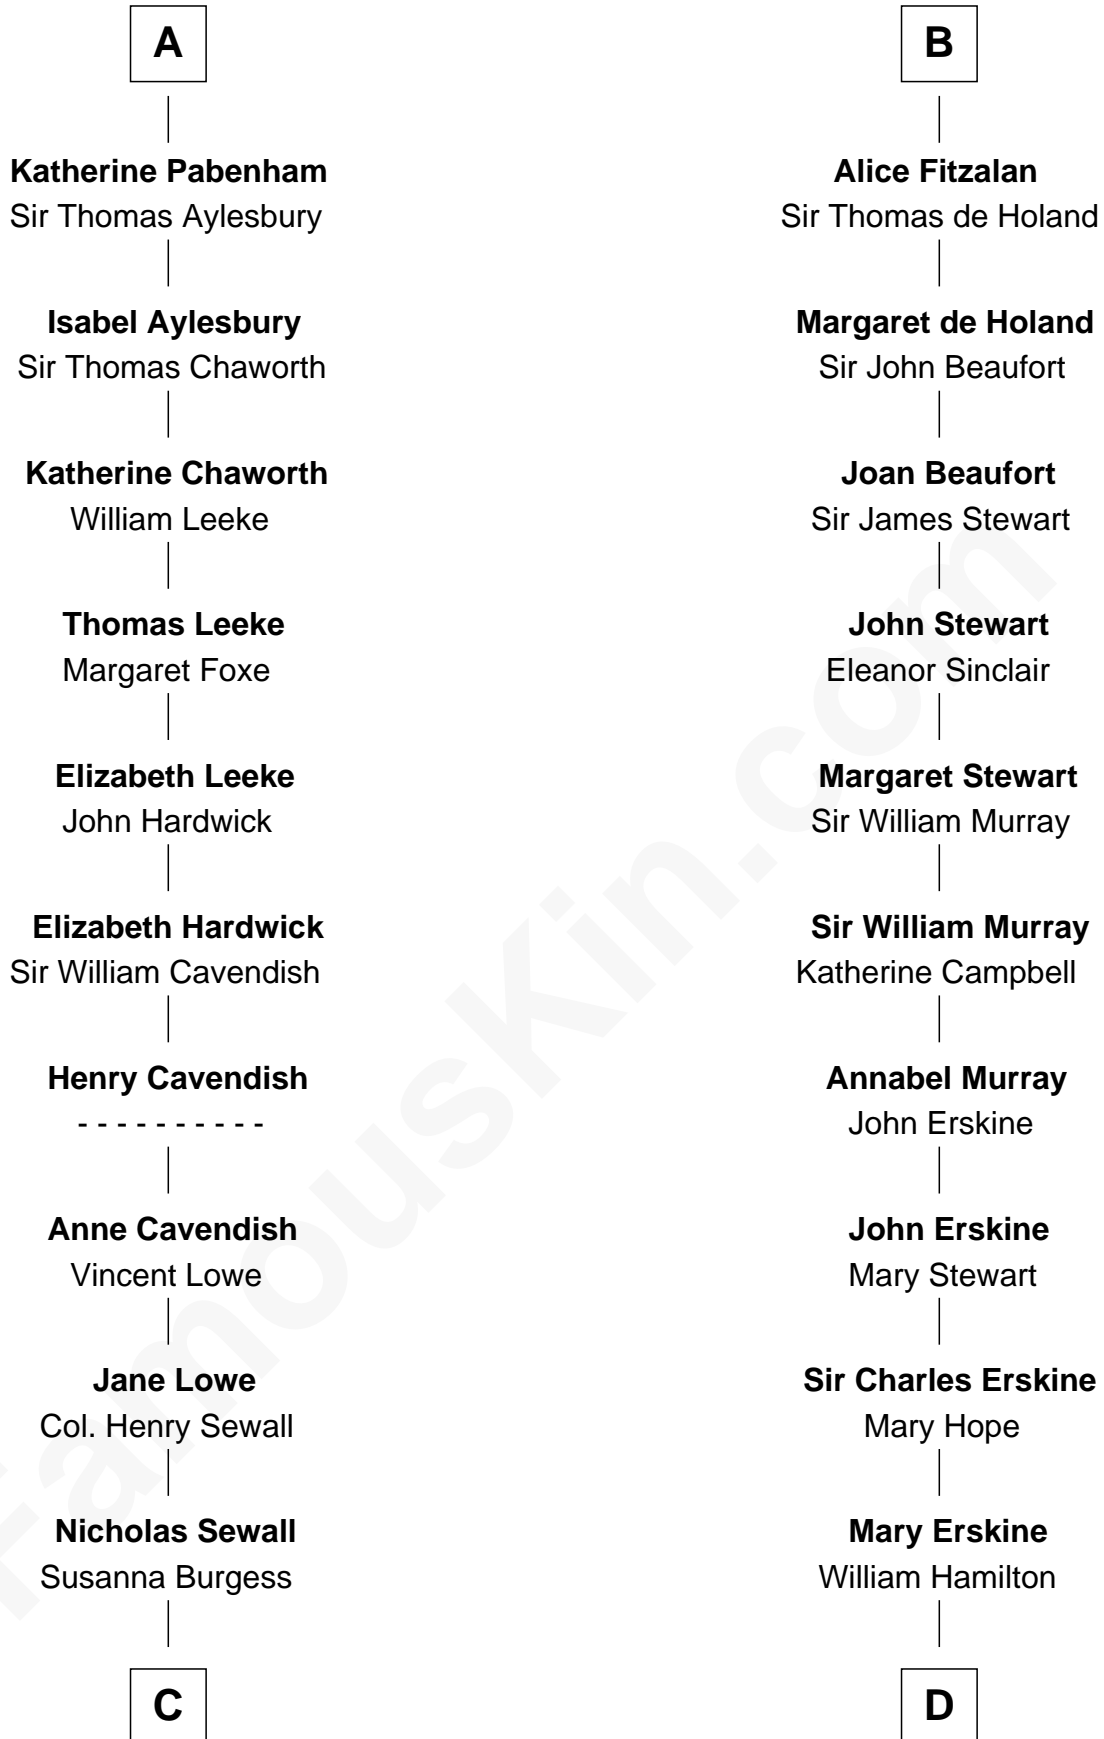

FamousKin.com

Relationship Chart of

Charles Carroll

Signer of the Declaration of Independence

18th cousin 1 time removed of

Major John Pitcairn

British Commander at Battle of Lexington

C

Jane Sewall
Clement Brooke

Elizabeth Brooke
Charles Carroll

Charles Carroll
Signer of Declaration of Independence

D

Katherine Hamilton
Rev. David Pitcairn

Major John Pitcairn
British Commander at Lexington