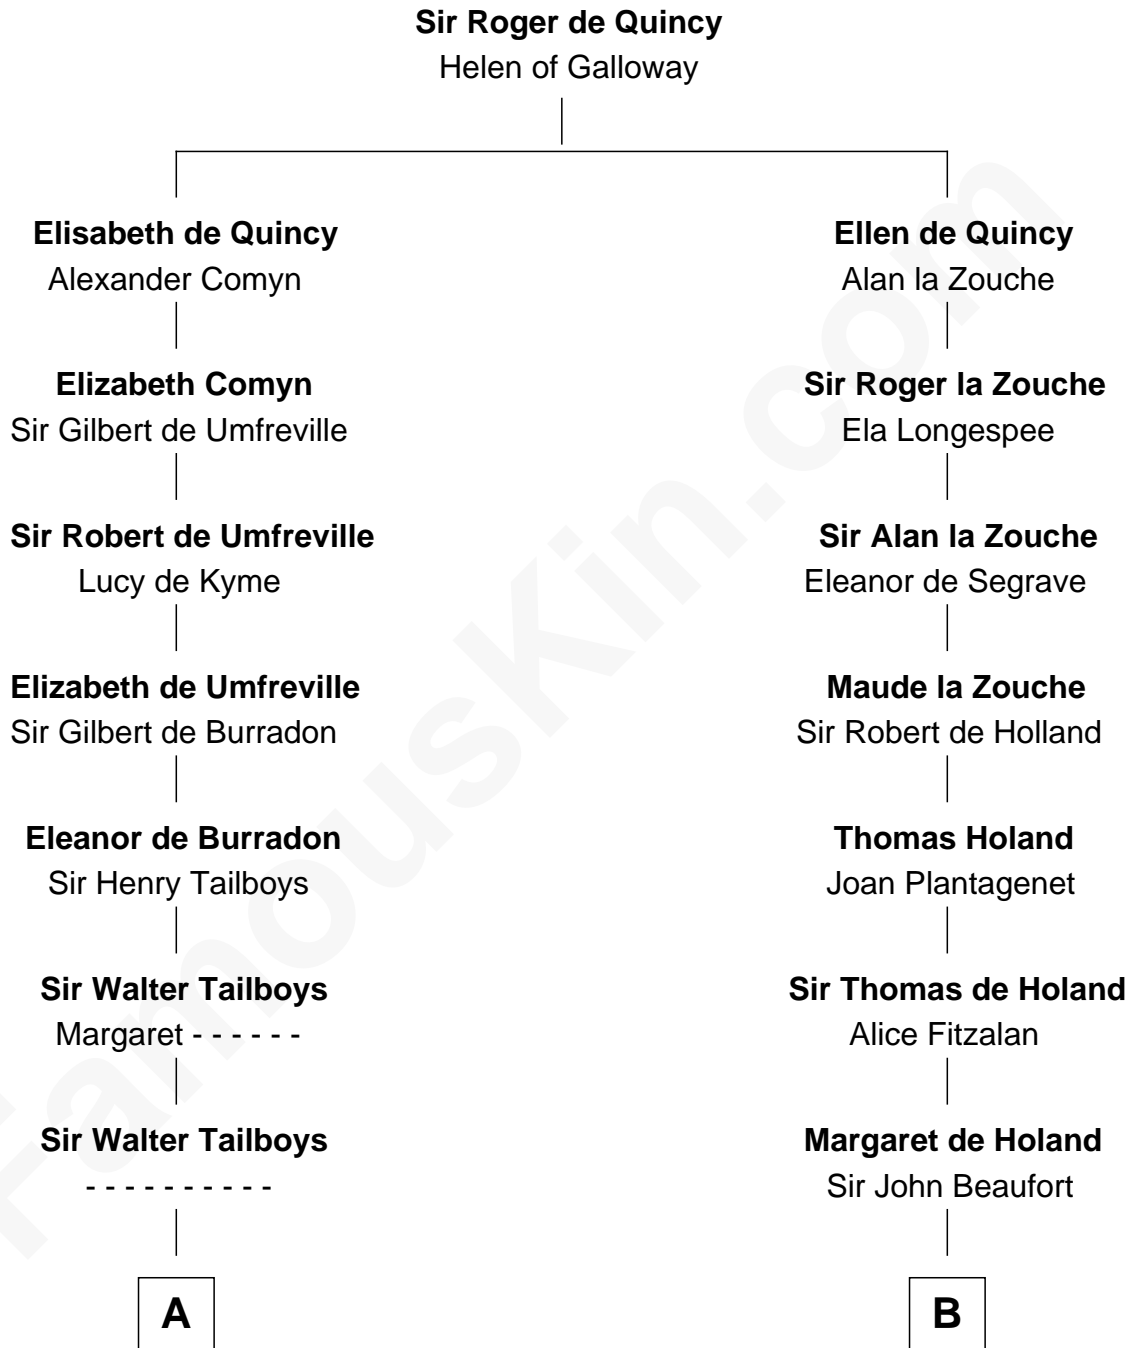

FamousKin.com

Relationship Chart of

Charles Carroll

Signer of the Declaration of Independence

18th cousin 2 times removed of

Noel Coward

Playwright, Actor, and Songwriter

C

Elizabeth Brooke

Charles Carroll

Charles Carroll

Signer of Declaration of Independence

D

Henry Veitch

Margaret Harrison

Henry Gordon Veitch