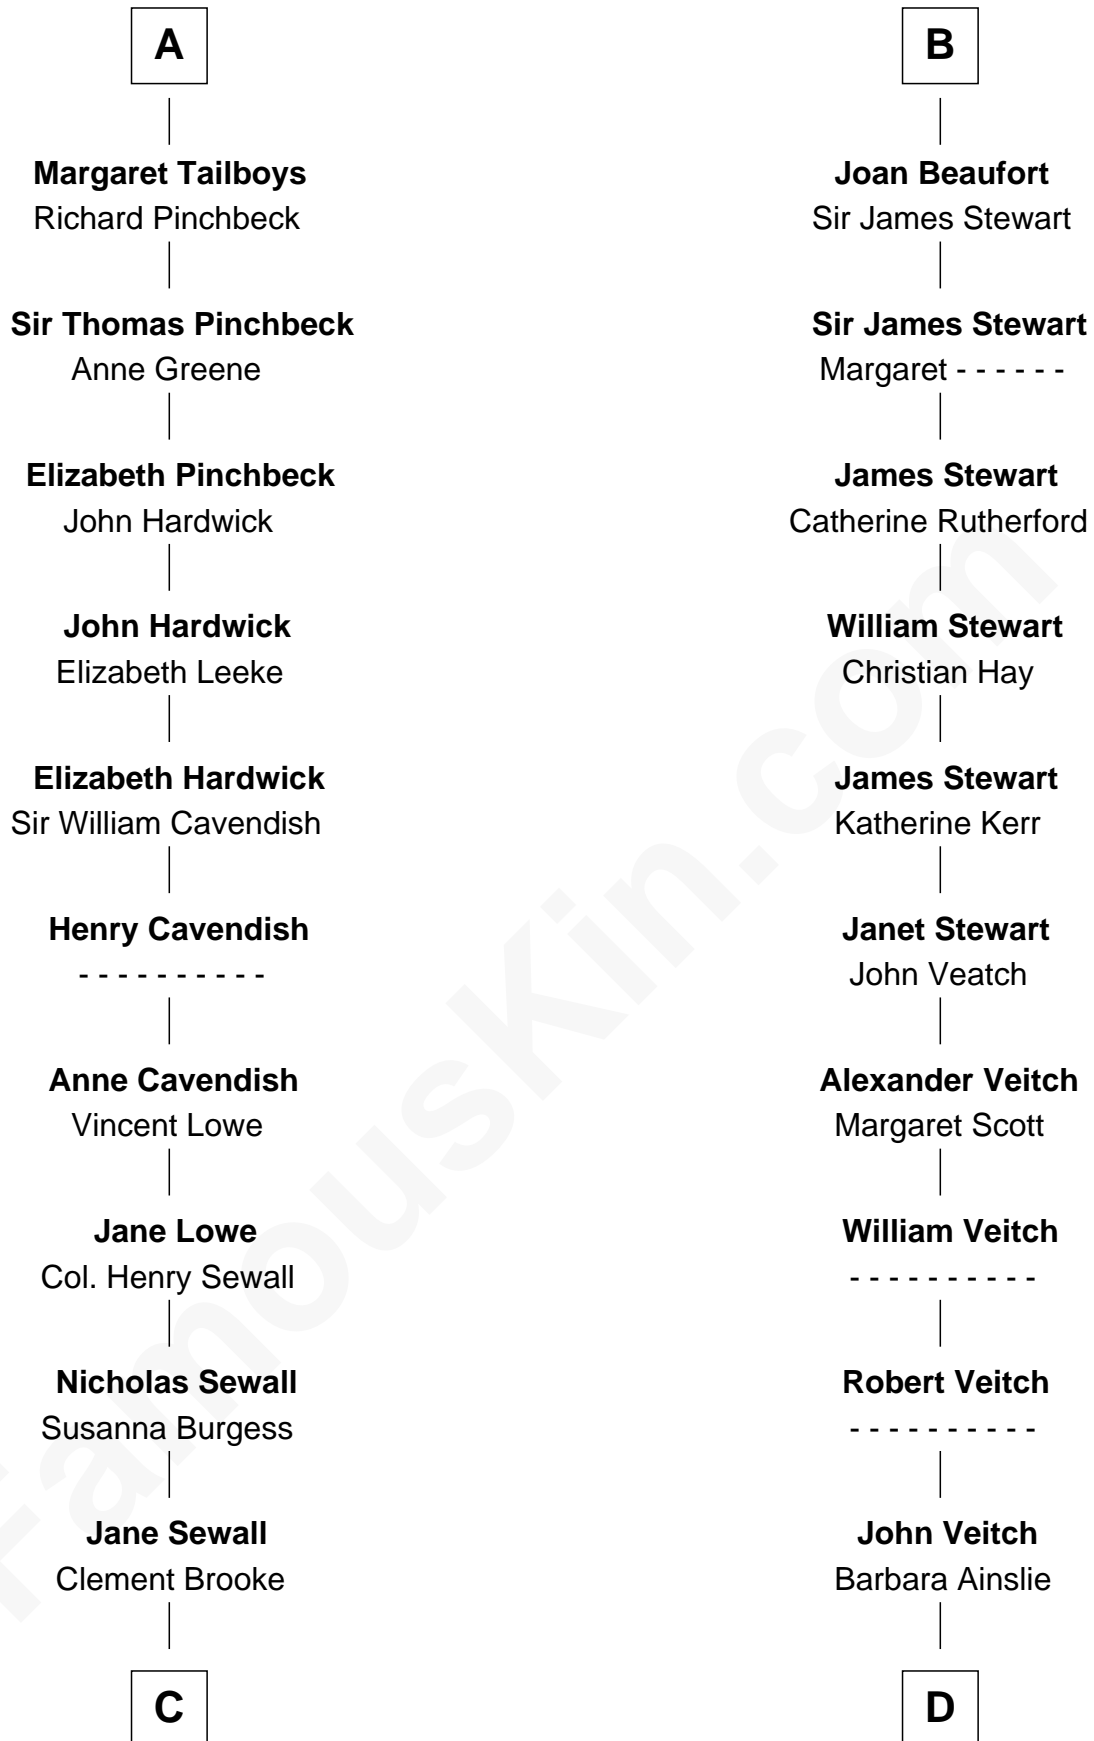

FamousKin.com

Relationship Chart of

Charles Carroll

Signer of the Declaration of Independence

18th cousin 2 times removed of

Noel Coward

Playwright, Actor, and Songwriter

C

Elizabeth Brooke

Charles Carroll

Charles Carroll

Signer of Declaration of Independence

D

Henry Veitch

Margaret Harrison

Henry Gordon Veitch

Mary Kathleen Synch

Violet Agnes Veitch

Arthur Sabin Coward

Noel Coward

Playwright, Actor, and Songwriter

FamousKin.com