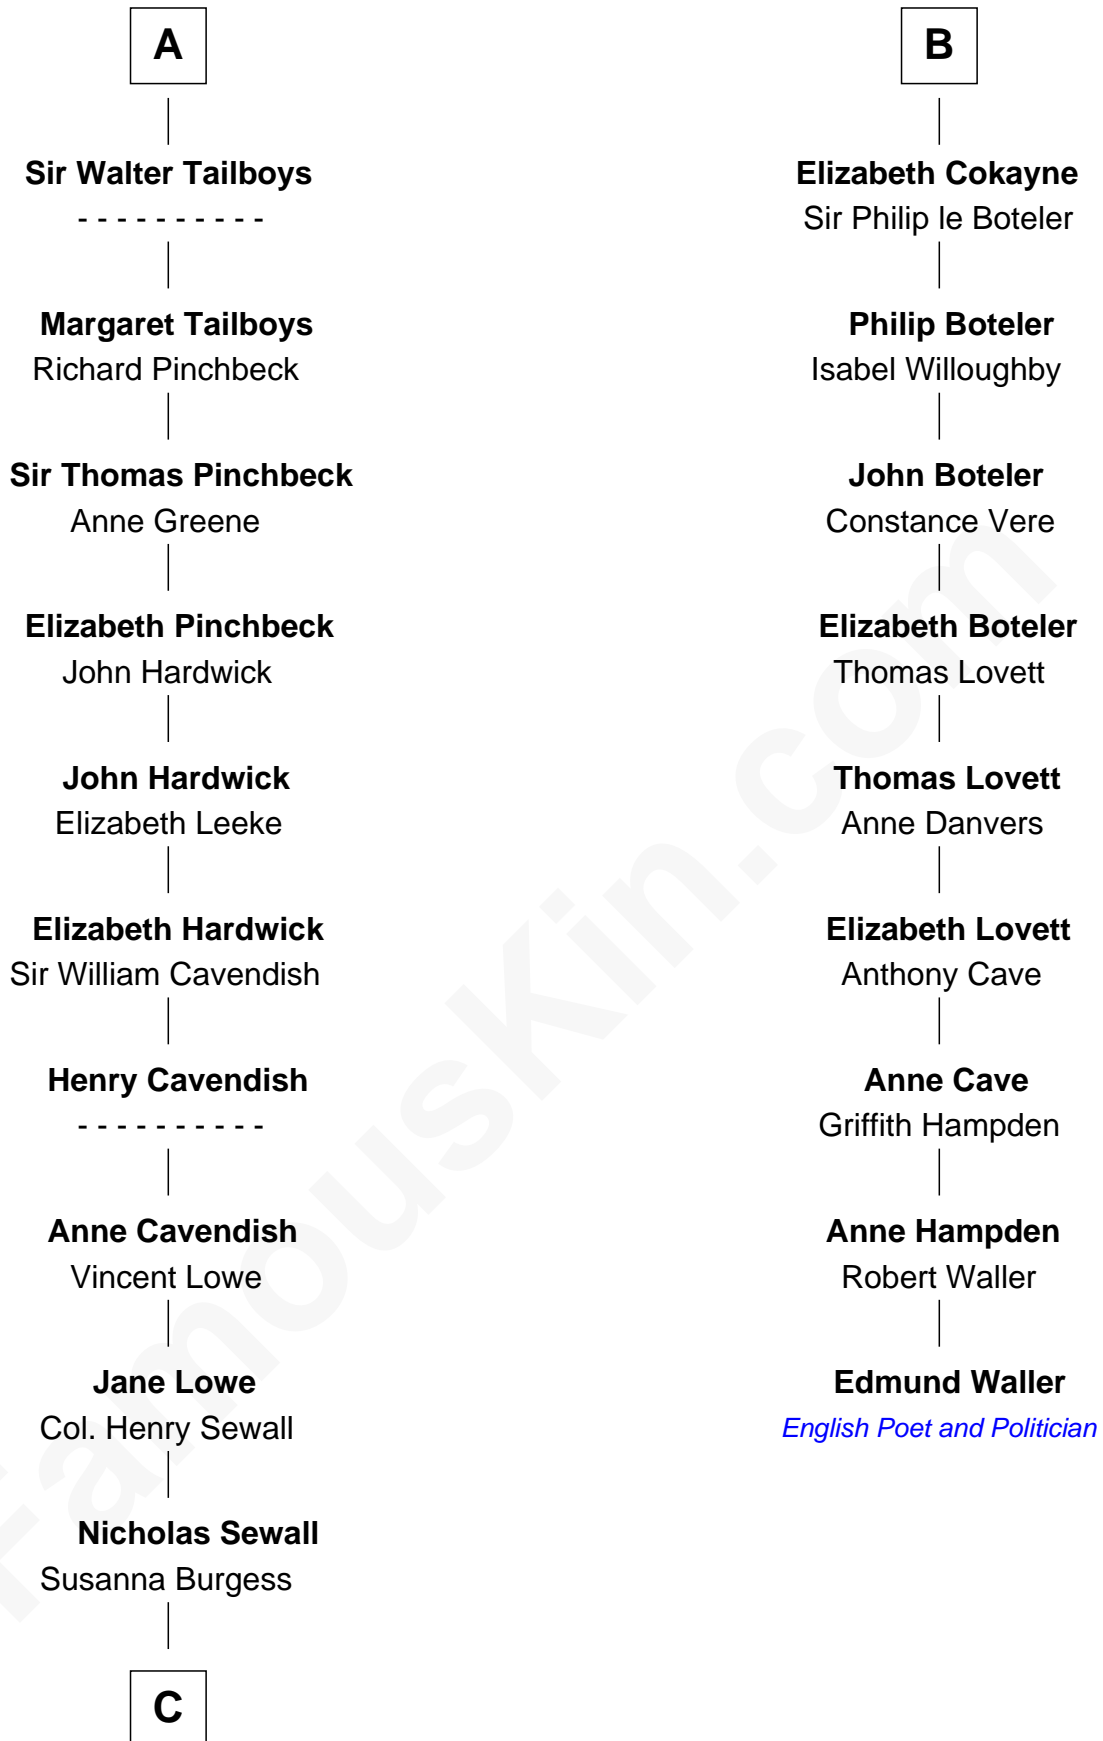

FamousKin.com

Relationship Chart of

Charles Carroll

Signer of the Declaration of Independence

15th cousin 4 times removed of

Edmund Waller

English Poet and Politician

Roger le Bigod

Ida de Tony

C

—
Jane Sewall
Clement Brooke

—
Elizabeth Brooke
Charles Carroll

—
Charles Carroll
Signer of Declaration of Independence

FamousKin.com