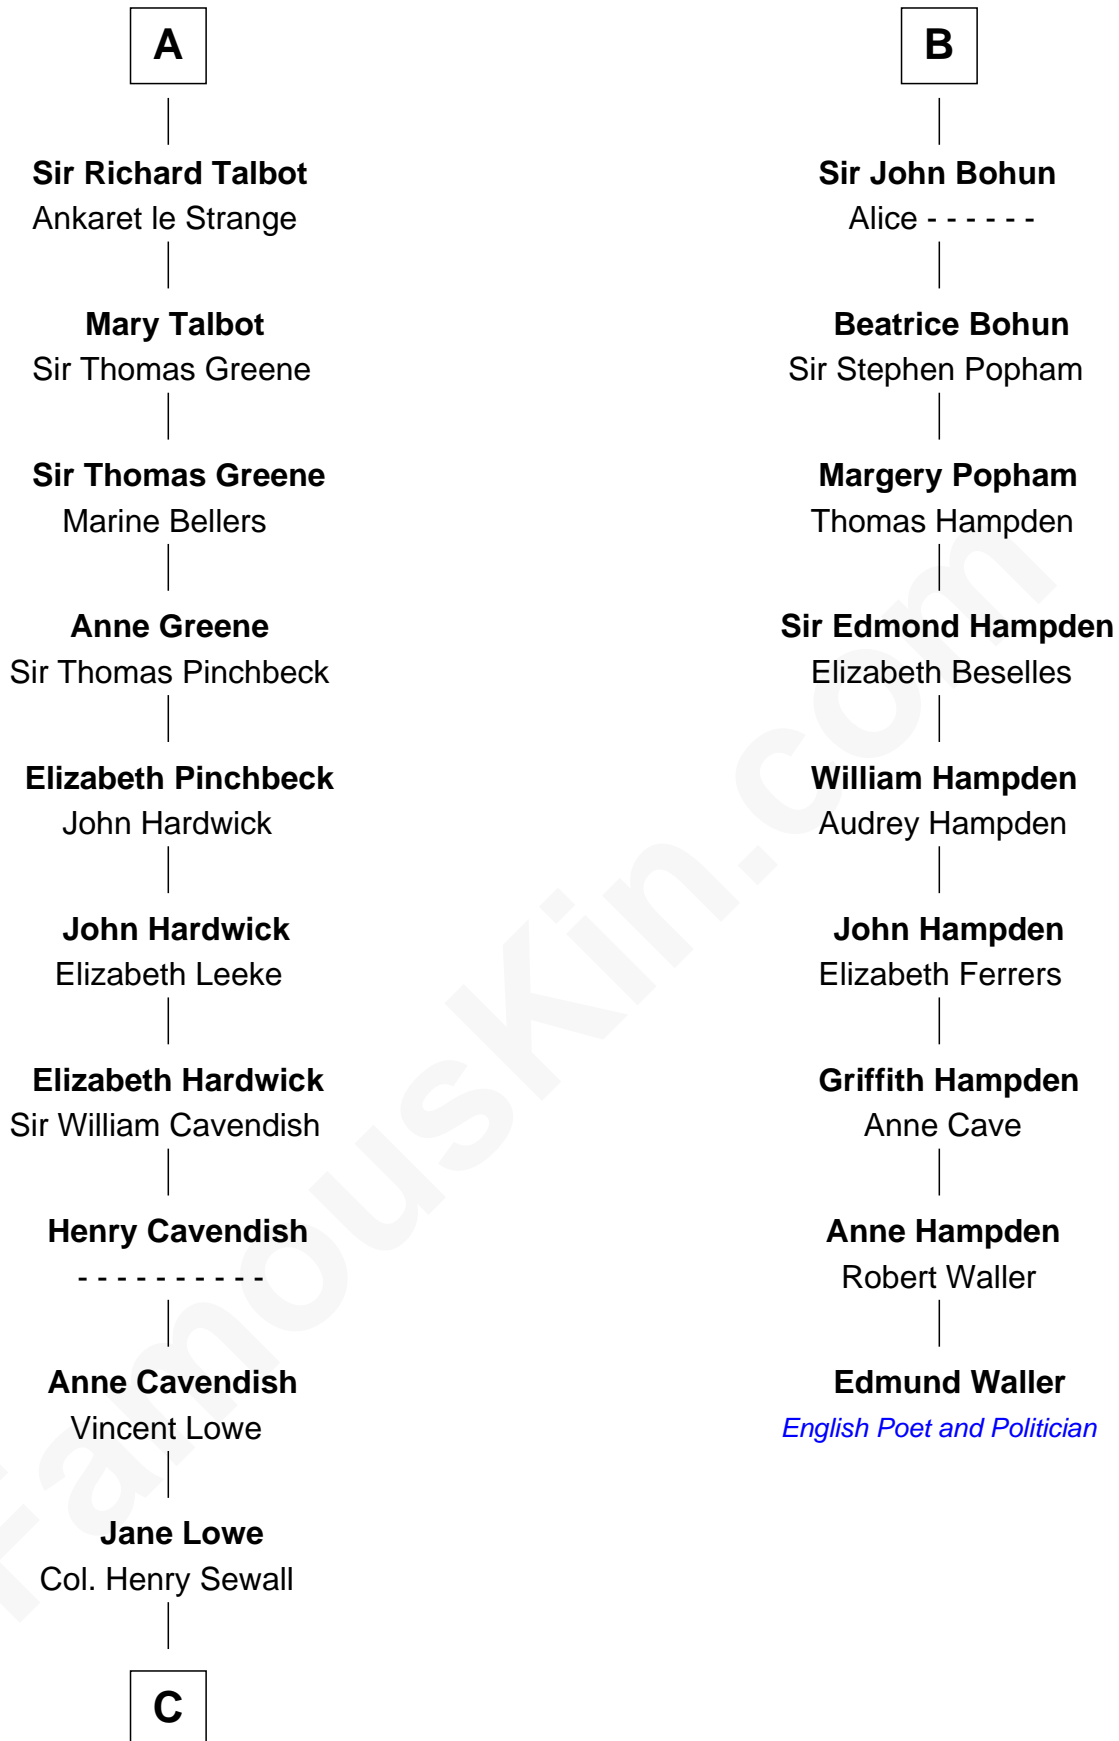

## Relationship Chart of

### Charles Carroll

*Signer of the Declaration of Independence*

15th cousin 5 times removed of

**Edmund Waller**

*English Poet and Politician*

**Geoffrey de Mandeville**

Rohese de Vere

**C**

—  
**Nicholas Sewall**  
Susanna Burgess

—  
**Jane Sewall**  
Clement Brooke

—  
**Elizabeth Brooke**  
Charles Carroll

—  
**Charles Carroll**  
*Signer of Declaration of Independence*

FamousKin.com