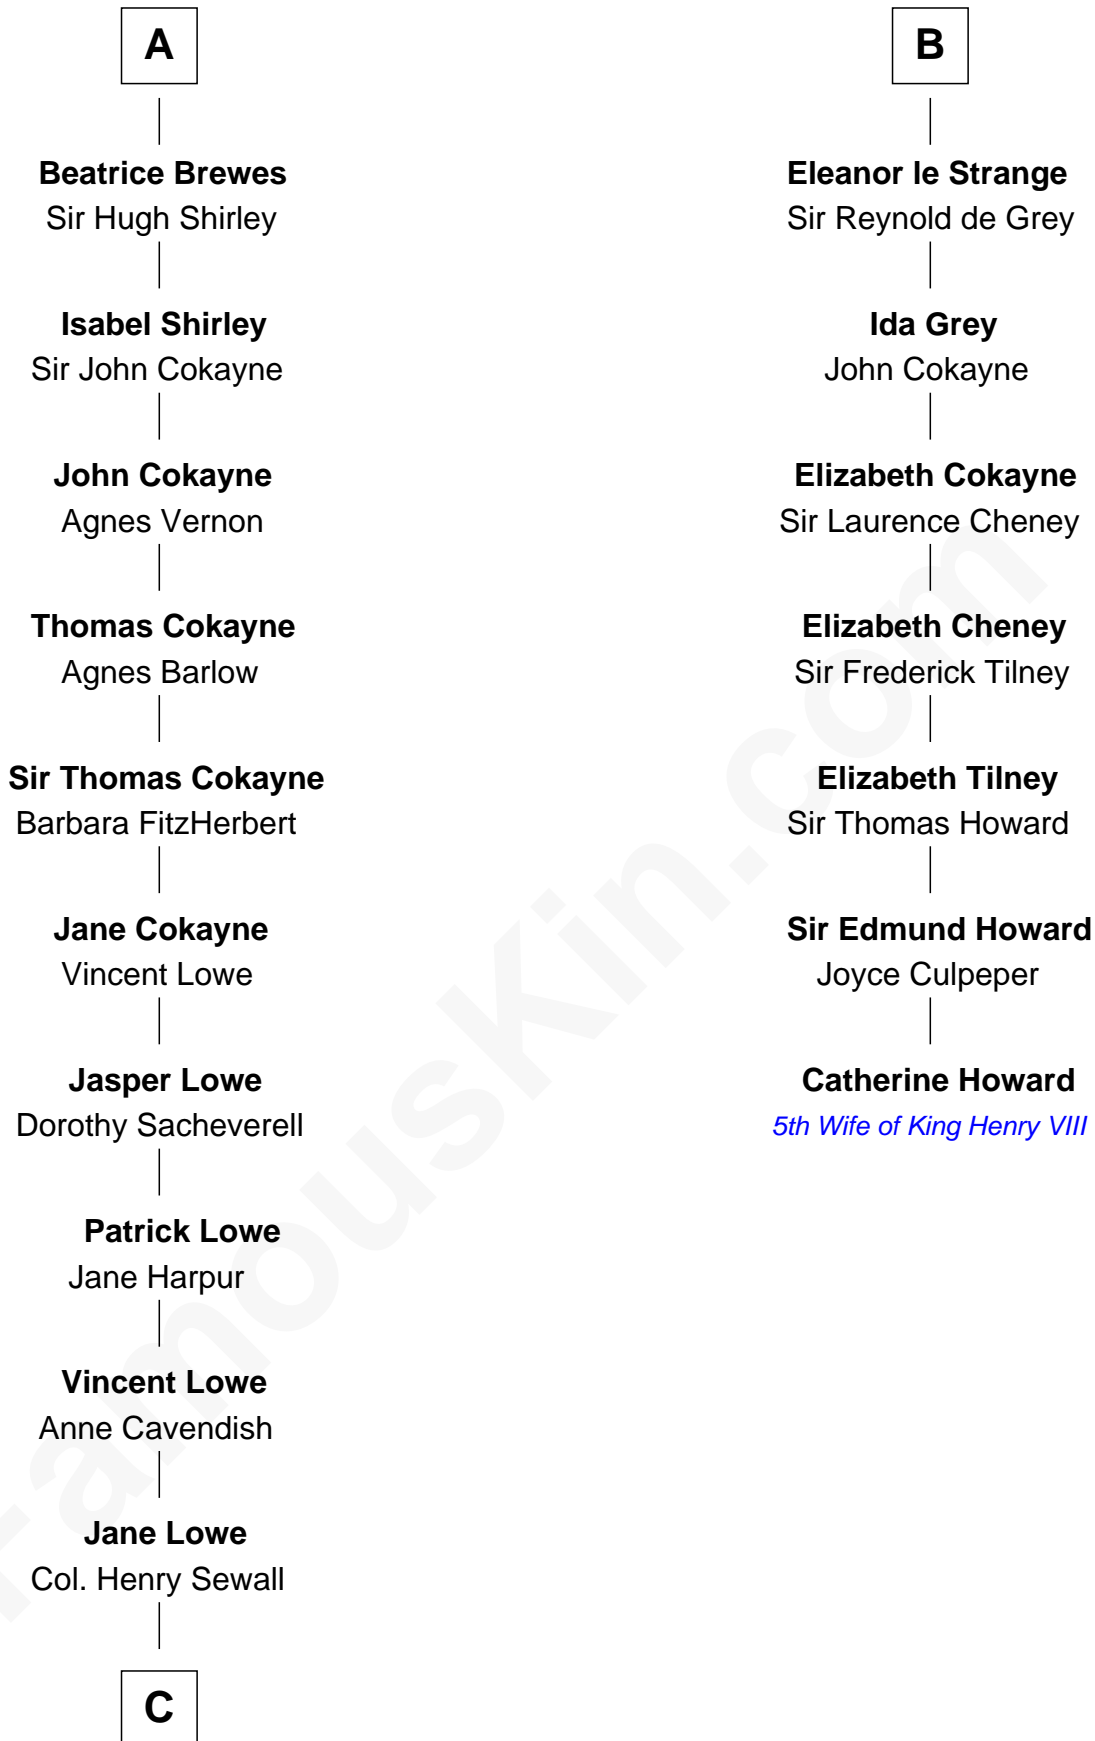

## Relationship Chart of

### Charles Carroll

*Signer of the Declaration of Independence*

13th cousin 7 times removed of

### Catherine Howard

*5th Wife of King Henry VIII*

**Robert Fitzrichard**

Maud de St. Liz

**C**

—  
**Nicholas Sewall**  
Susanna Burgess

—  
**Jane Sewall**  
Clement Brooke

—  
**Elizabeth Brooke**  
Charles Carroll