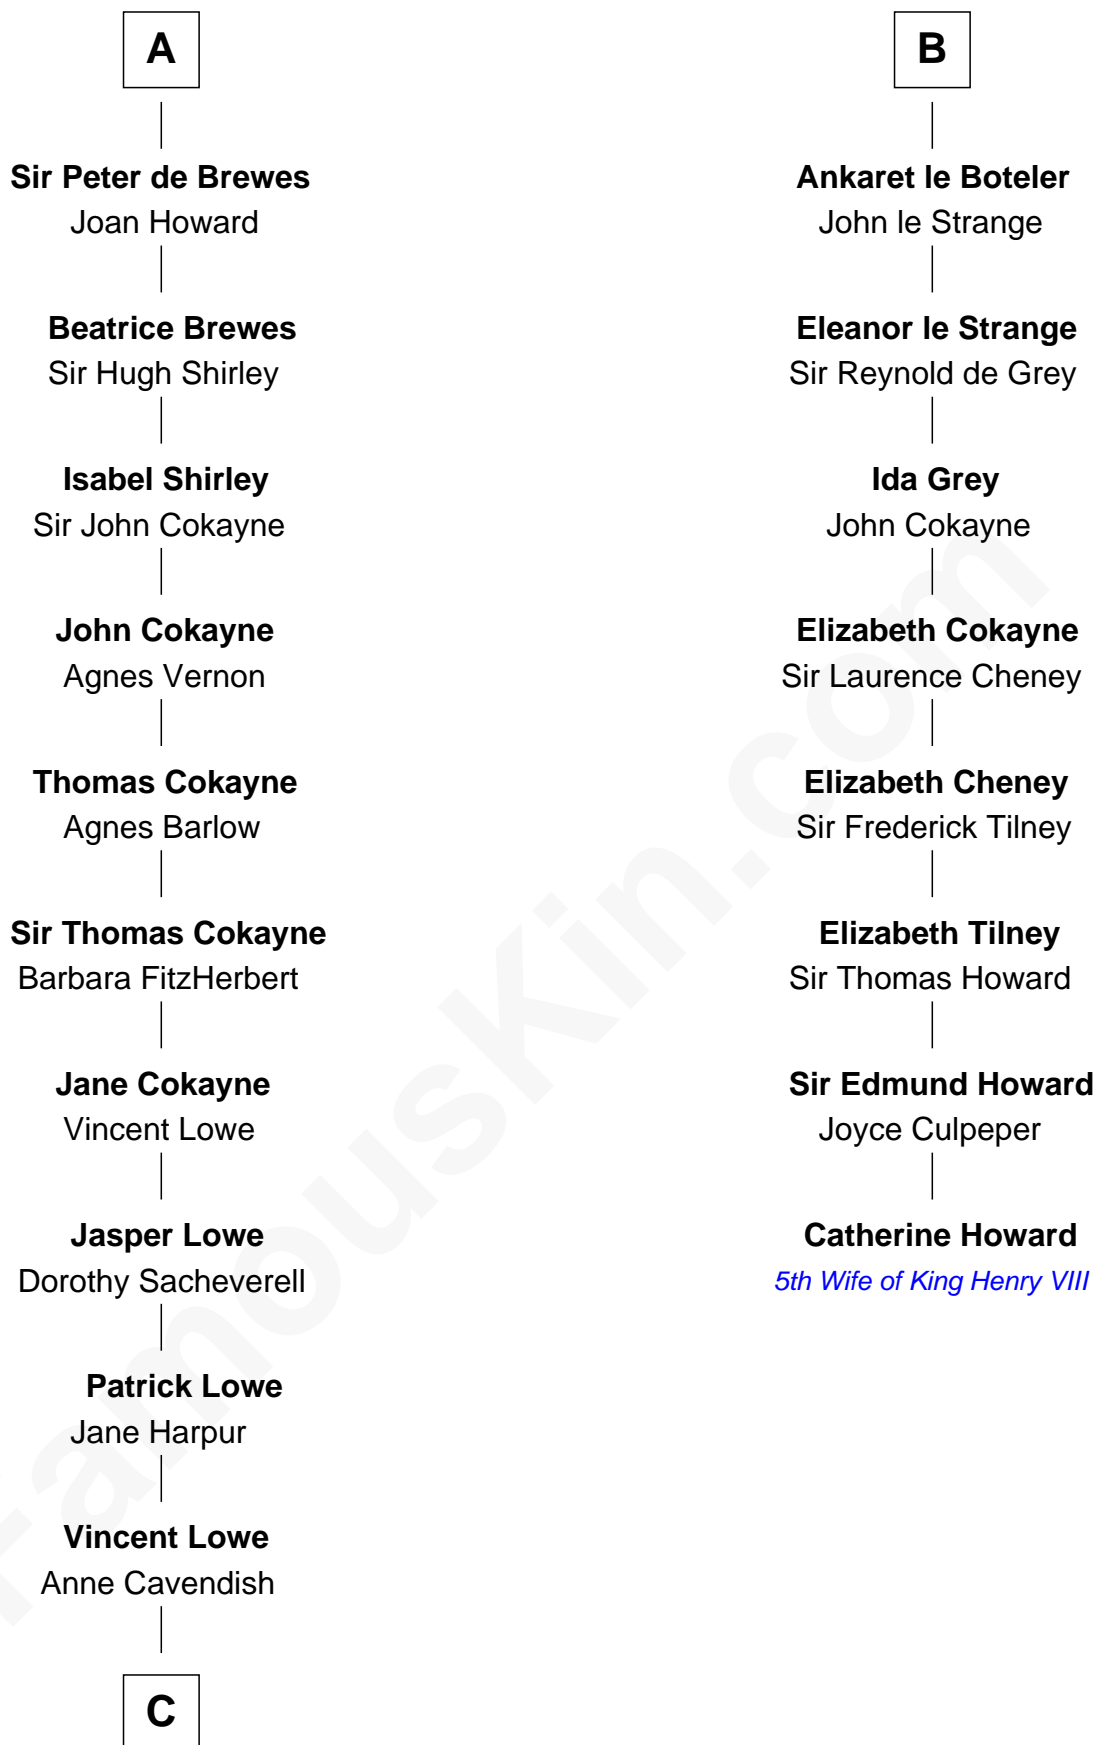

## Relationship Chart of

### Charles Carroll

*Signer of the Declaration of Independence*

14th cousin 7 times removed of

### Catherine Howard

*5th Wife of King Henry VIII*

**C**

—  
**Jane Lowe**

Col. Henry Sewall

—  
**Nicholas Sewall**

Susanna Burgess

—  
**Jane Sewall**