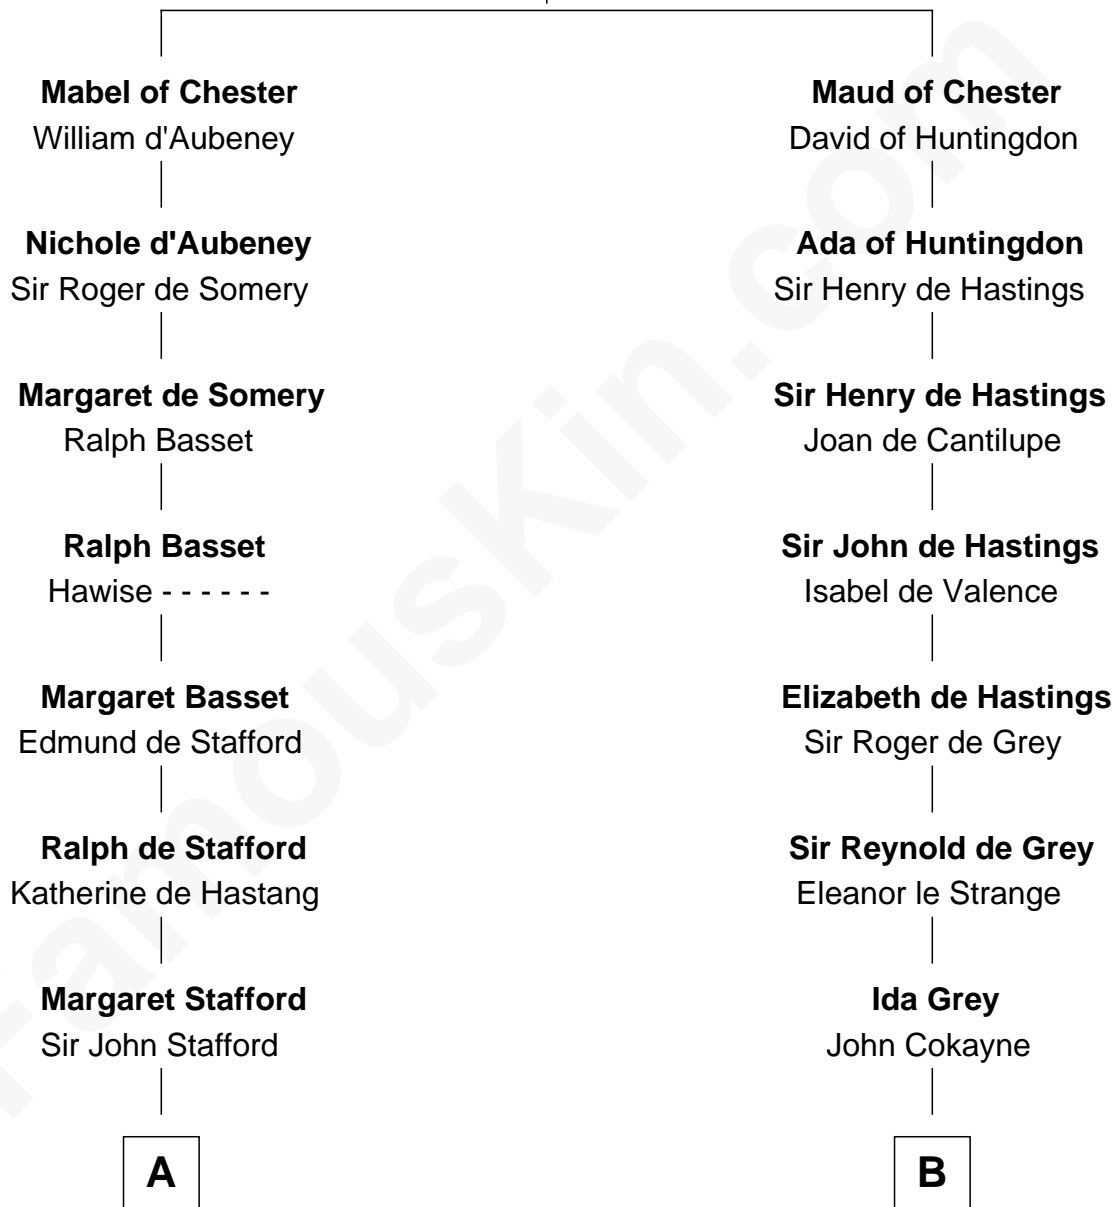

## Relationship Chart of

### Charles Carroll

*Signer of the Declaration of Independence*

11th cousin 9 times removed of

### Catherine Howard

*5th Wife of King Henry VIII*

**Hugh de Kevelioc**  
Bertrade de Montfort

**C**

—  
**Nicholas Sewall**  
Susanna Burgess

—  
**Jane Sewall**  
Clement Brooke

—  
**Elizabeth Brooke**  
Charles Carroll