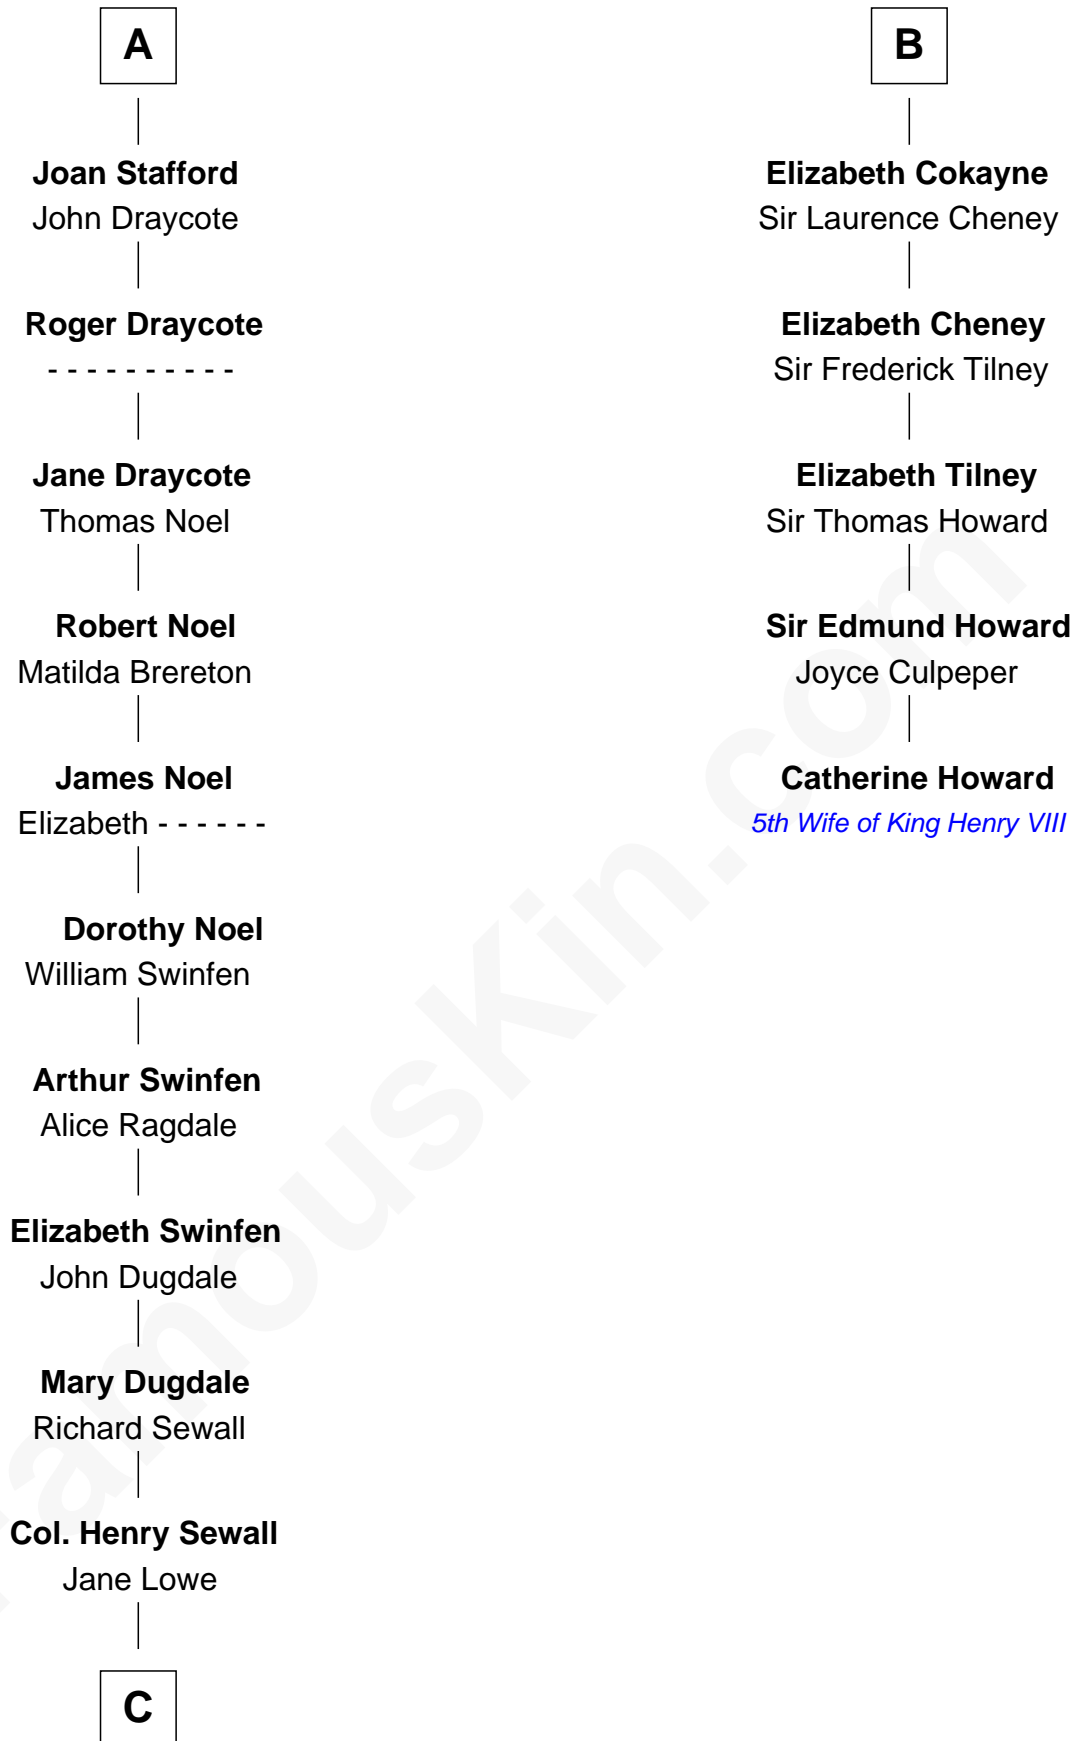

## Relationship Chart of

### Charles Carroll

*Signer of the Declaration of Independence*

11th cousin 9 times removed of

### Catherine Howard

*5th Wife of King Henry VIII*

**Hugh de Kevelioc**  
Bertrade de Montfort

**C**

—  
**Nicholas Sewall**  
Susanna Burgess

—  
**Jane Sewall**  
Clement Brooke

—  
**Elizabeth Brooke**  
Charles Carroll