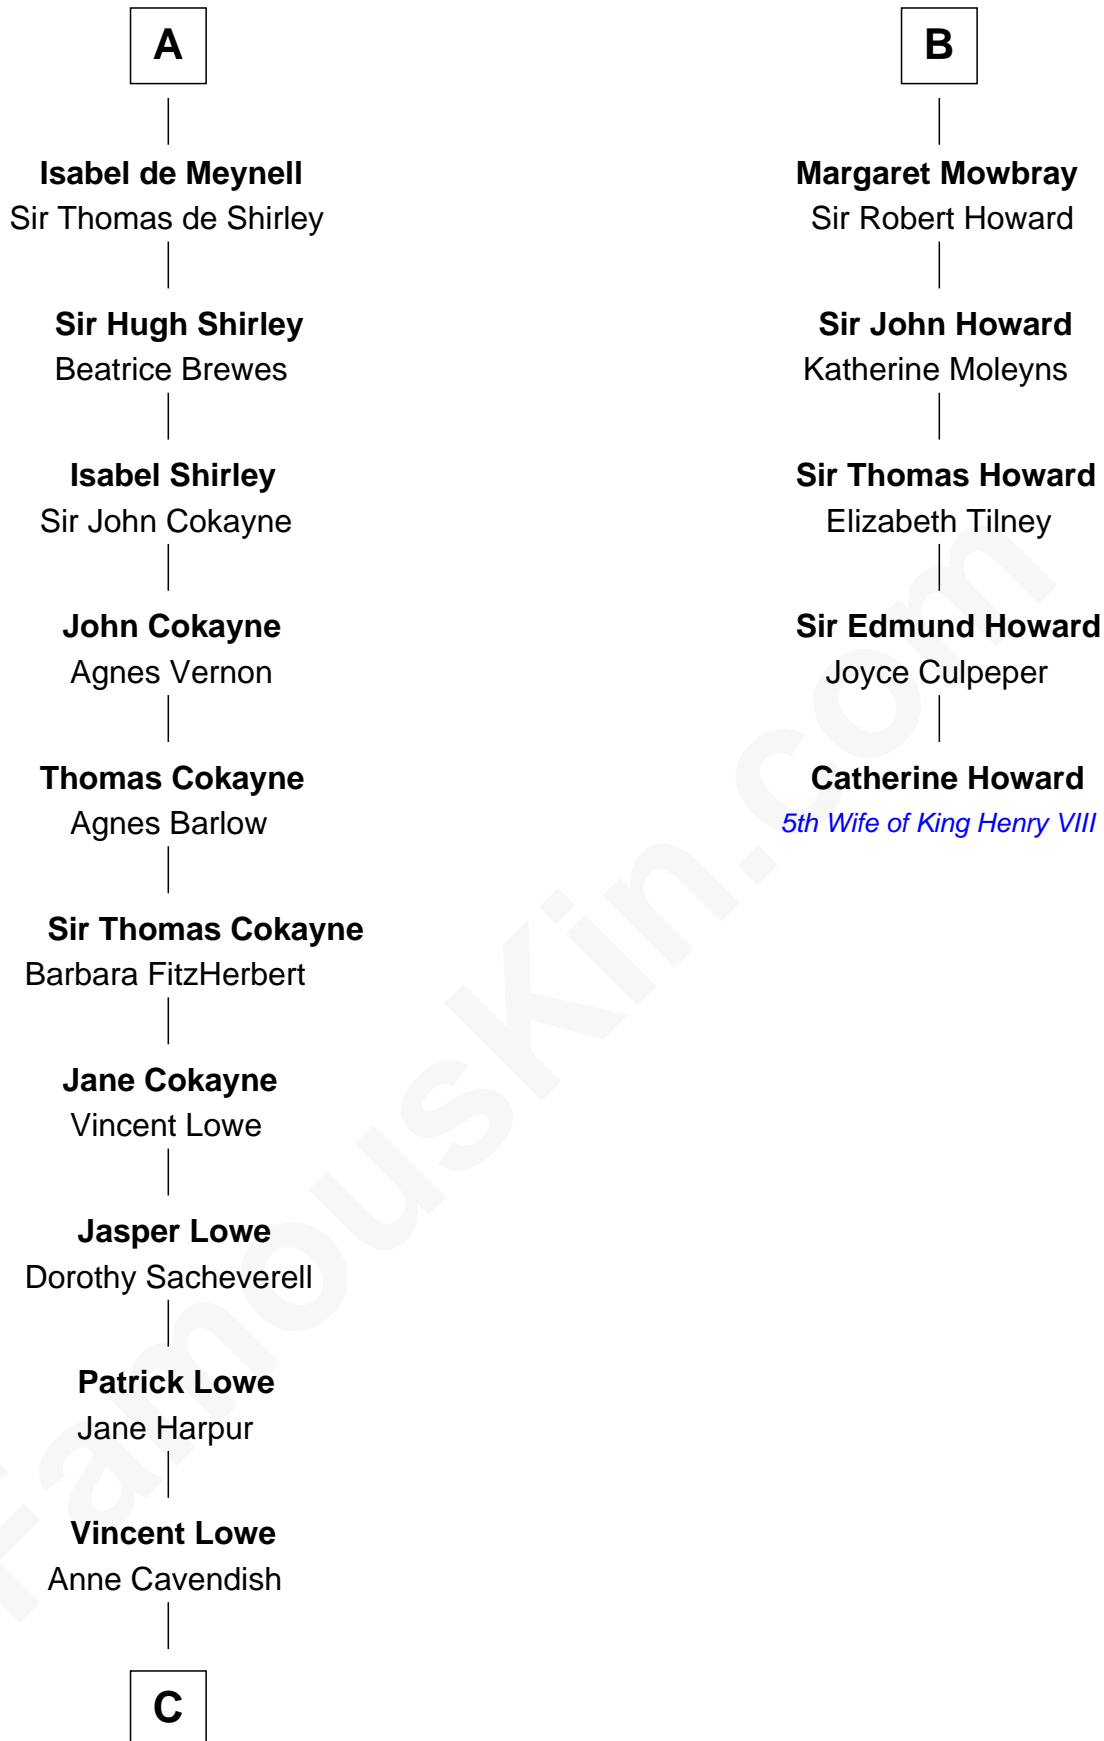

## Relationship Chart of

### Charles Carroll

*Signer of the Declaration of Independence*

11th cousin 10 times removed of

### Catherine Howard

*5th Wife of King Henry VIII*

**C**

—  
**Jane Lowe**

Col. Henry Sewall

—  
**Nicholas Sewall**

Susanna Burgess

—  
**Jane Sewall**