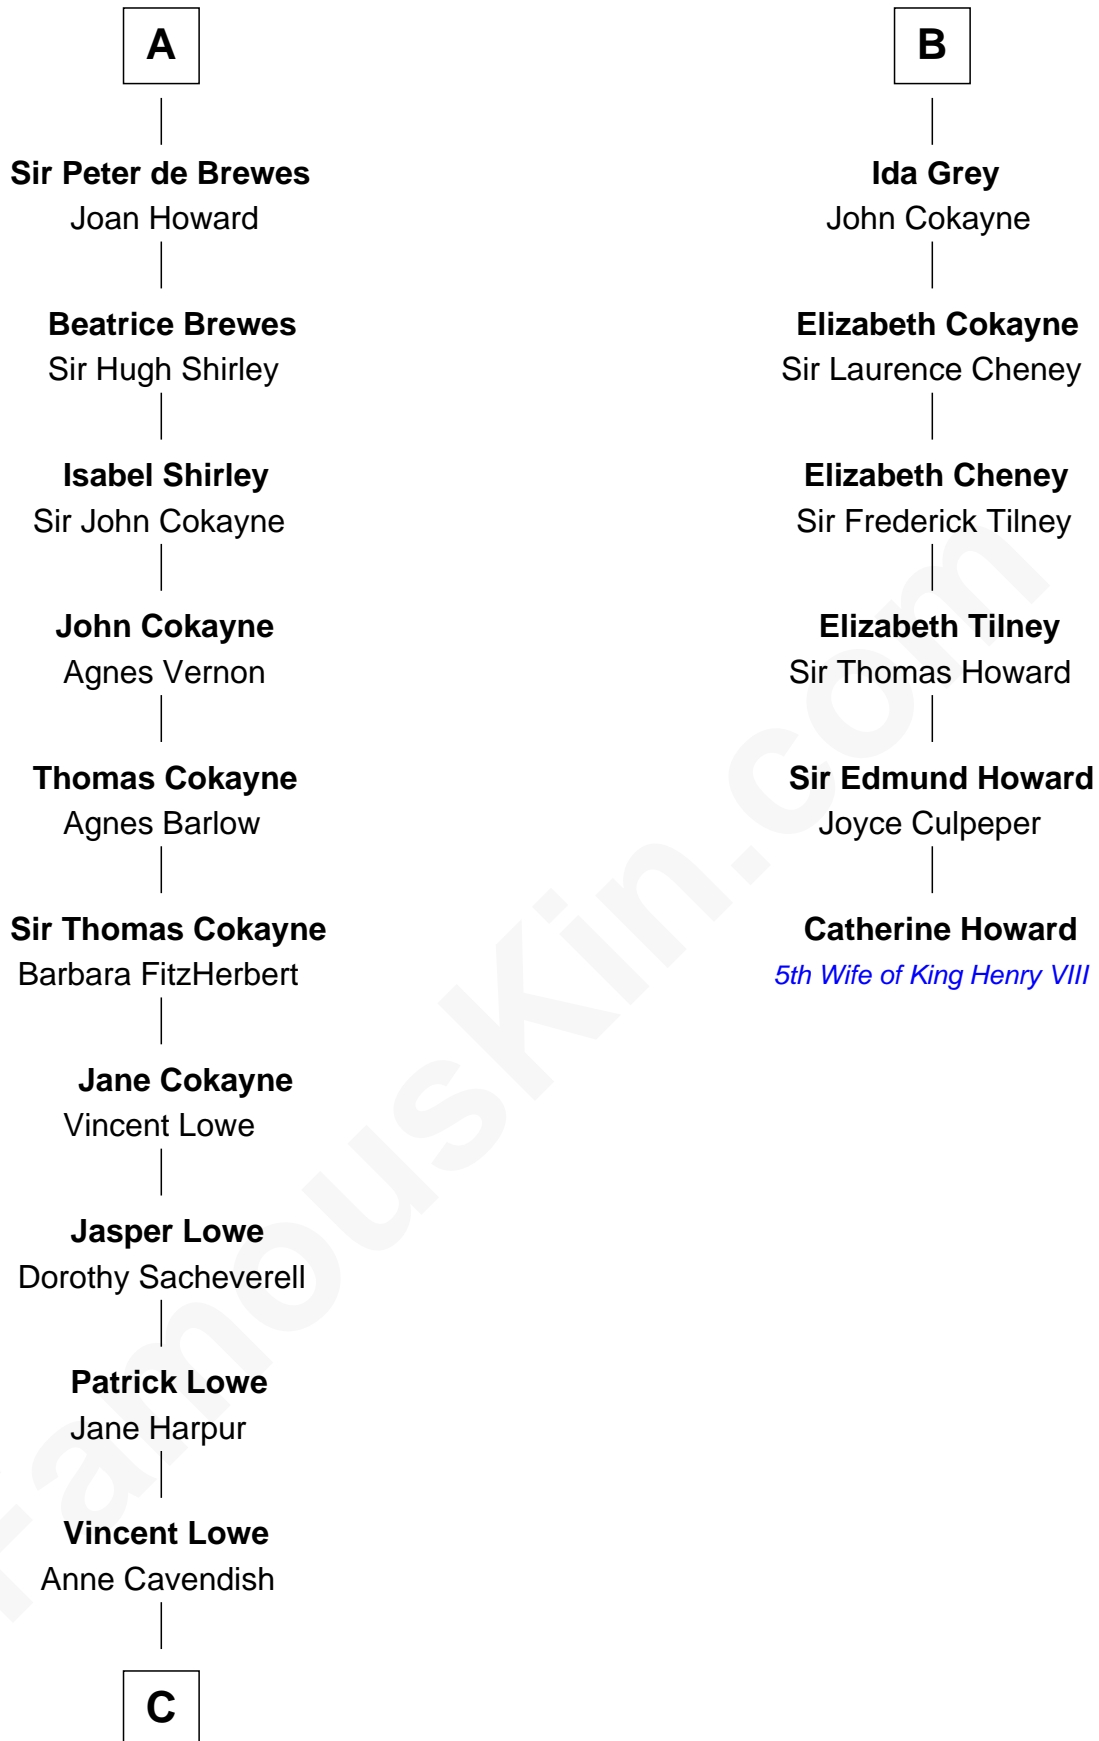

## Relationship Chart of

### Charles Carroll

*Signer of the Declaration of Independence*

12th cousin 9 times removed of

### Catherine Howard

*5th Wife of King Henry VIII*

**David I, King of Scotland**  
Maud of Northumberland

**C**

—  
**Jane Lowe**

Col. Henry Sewall

—  
**Nicholas Sewall**

Susanna Burgess