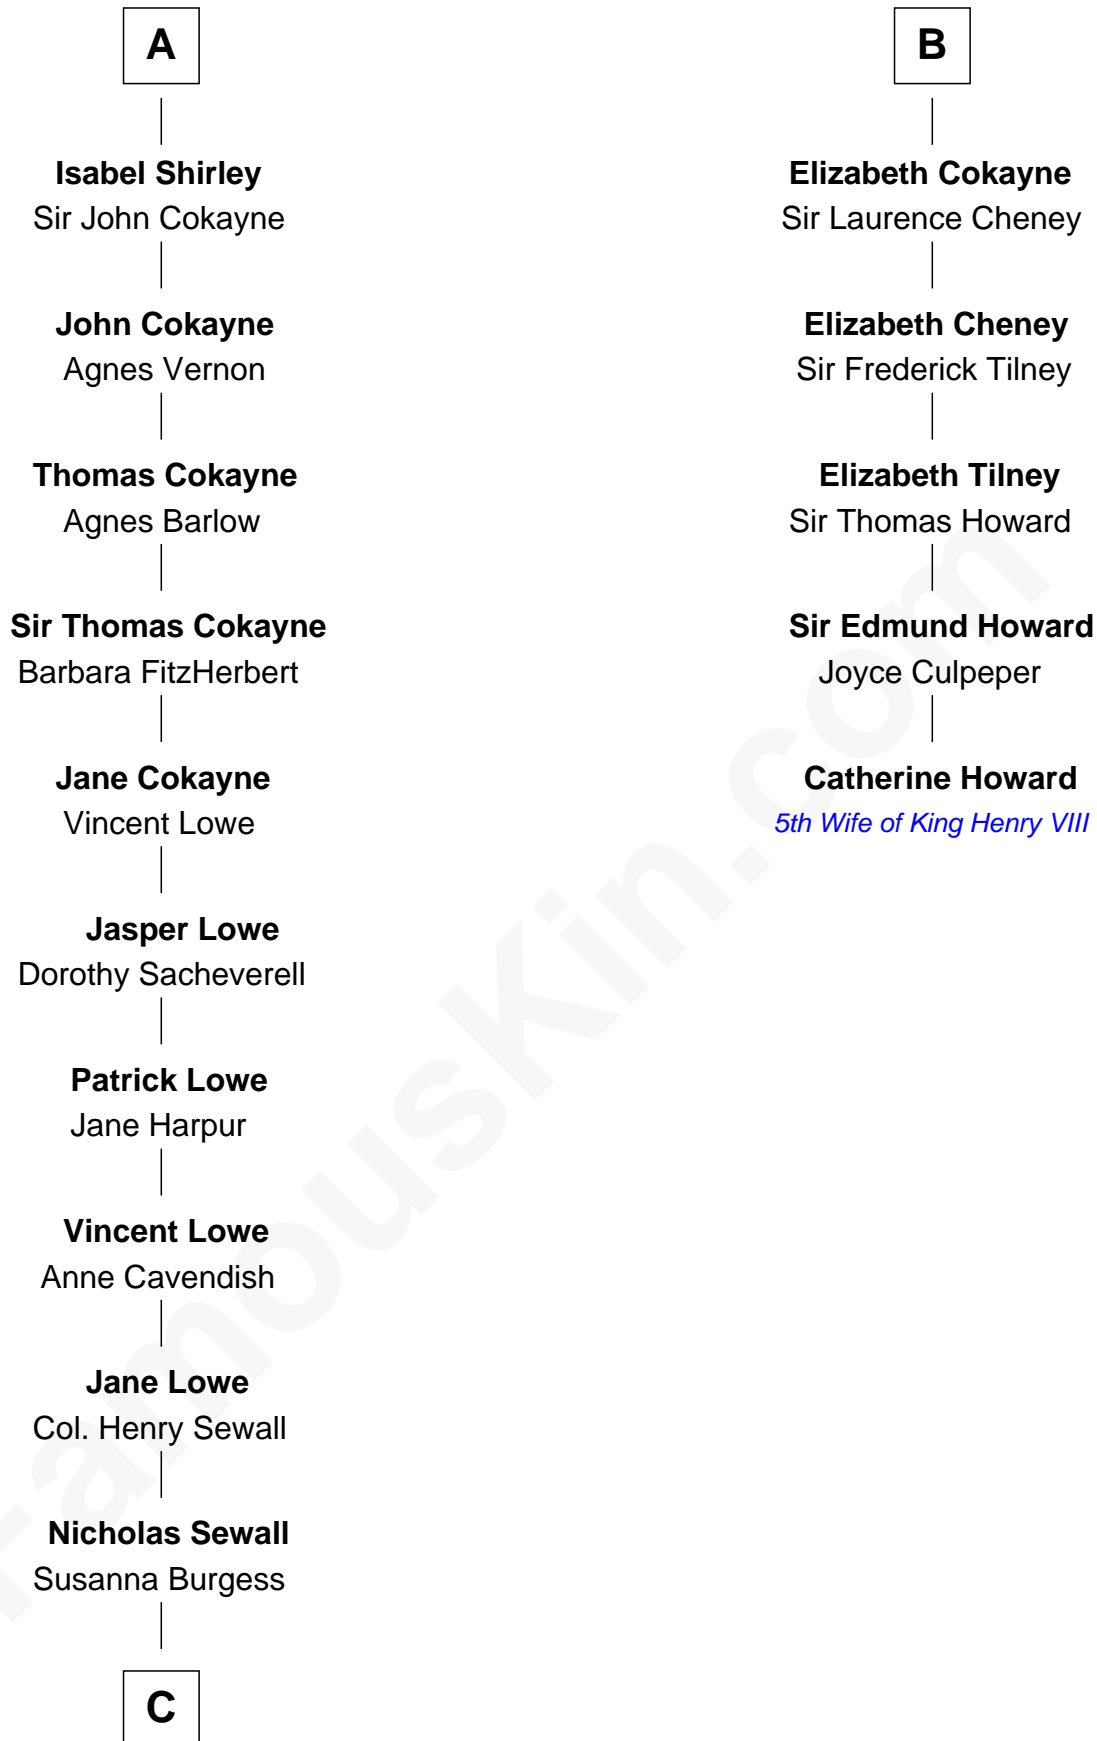

## Relationship Chart of

### Charles Carroll

*Signer of the Declaration of Independence*

11th cousin 8 times removed of

### Catherine Howard

*5th Wife of King Henry VIII*

**Sir William Longespee**

Ela of Salisbury

**C**

—  
**Jane Sewall**  
Clement Brooke

—  
**Elizabeth Brooke**  
Charles Carroll

—  
**Charles Carroll**  
*Signer of Declaration of Independence*