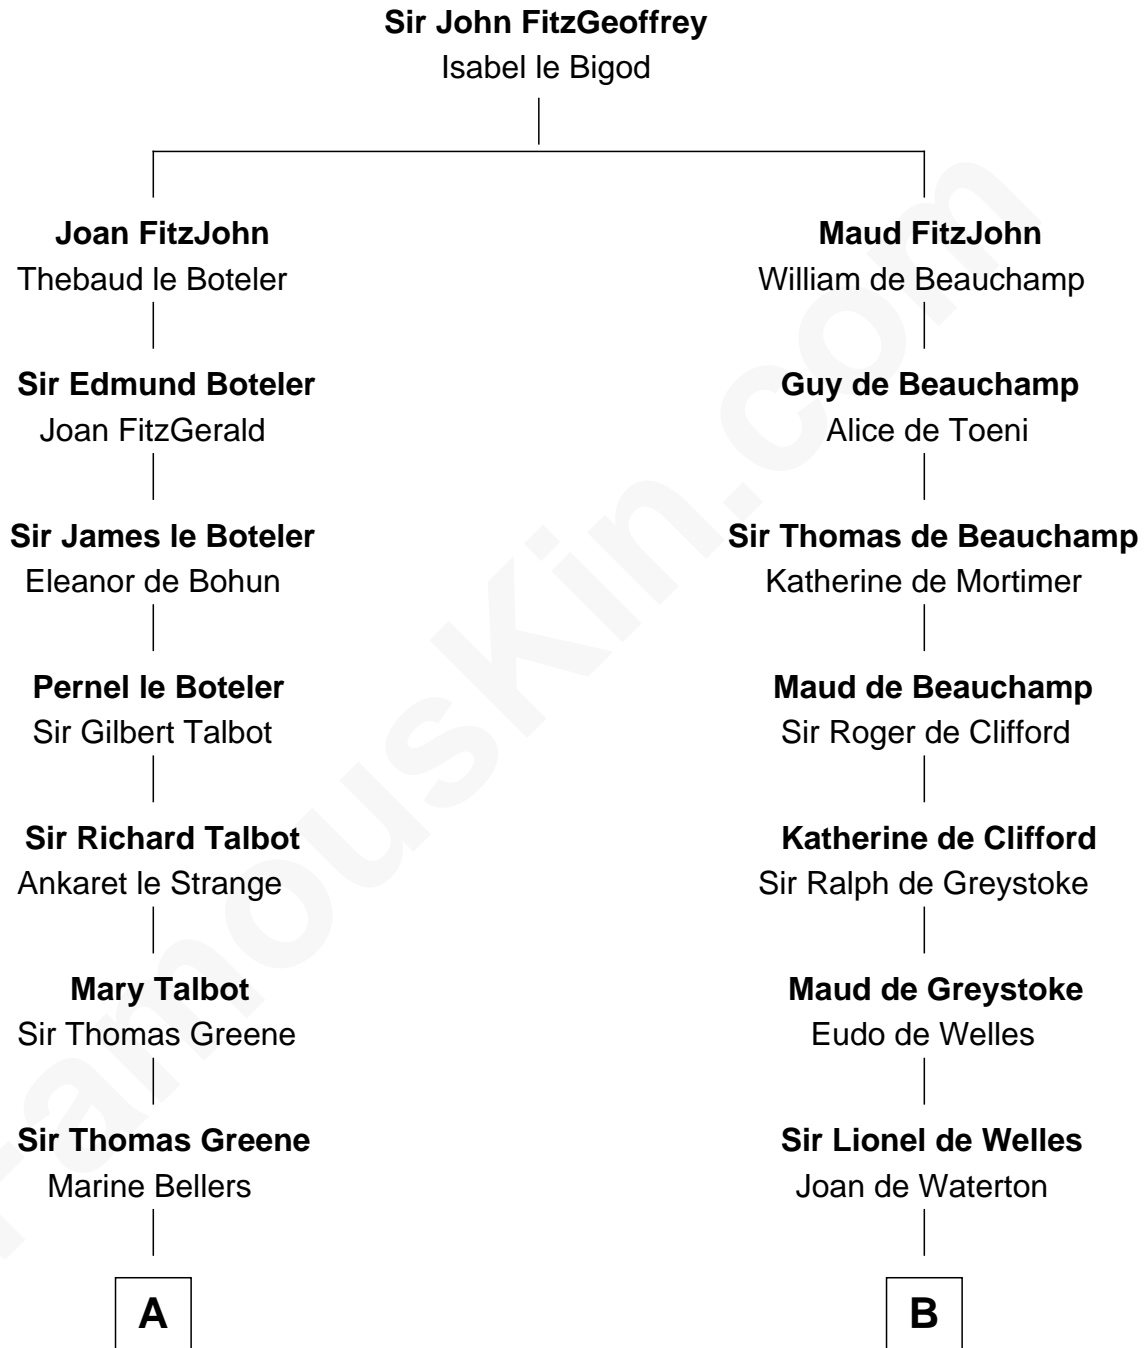

FamousKin.com

Relationship Chart of

Charles Carroll

Signer of the Declaration of Independence

17th cousin 2 times removed of

Ralph Waldo Emerson
American Poet

C

Rev. William Emerson