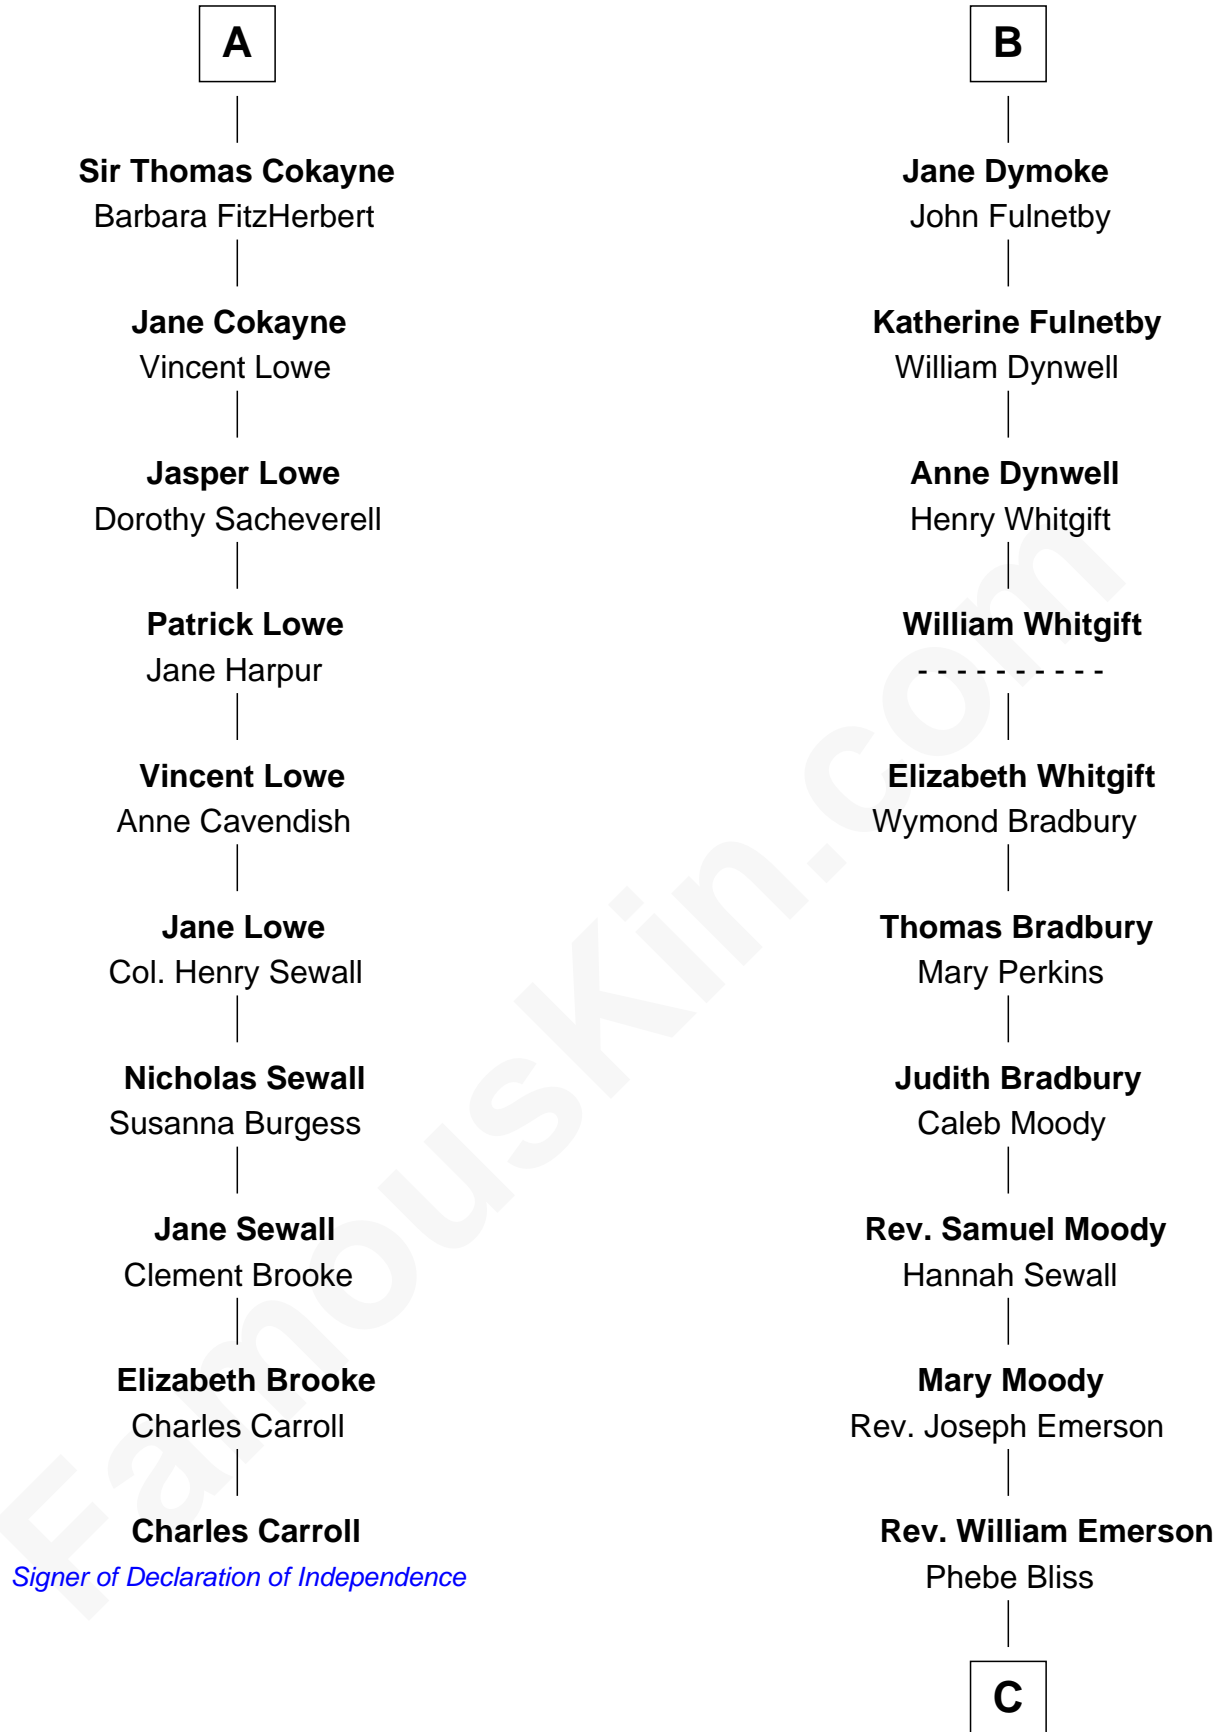

FamousKin.com

Relationship Chart of

Charles Carroll

Signer of the Declaration of Independence

16th cousin 2 times removed of

Ralph Waldo Emerson
American Poet

Sir Robert de Ros
Isabel de Aubeney

C