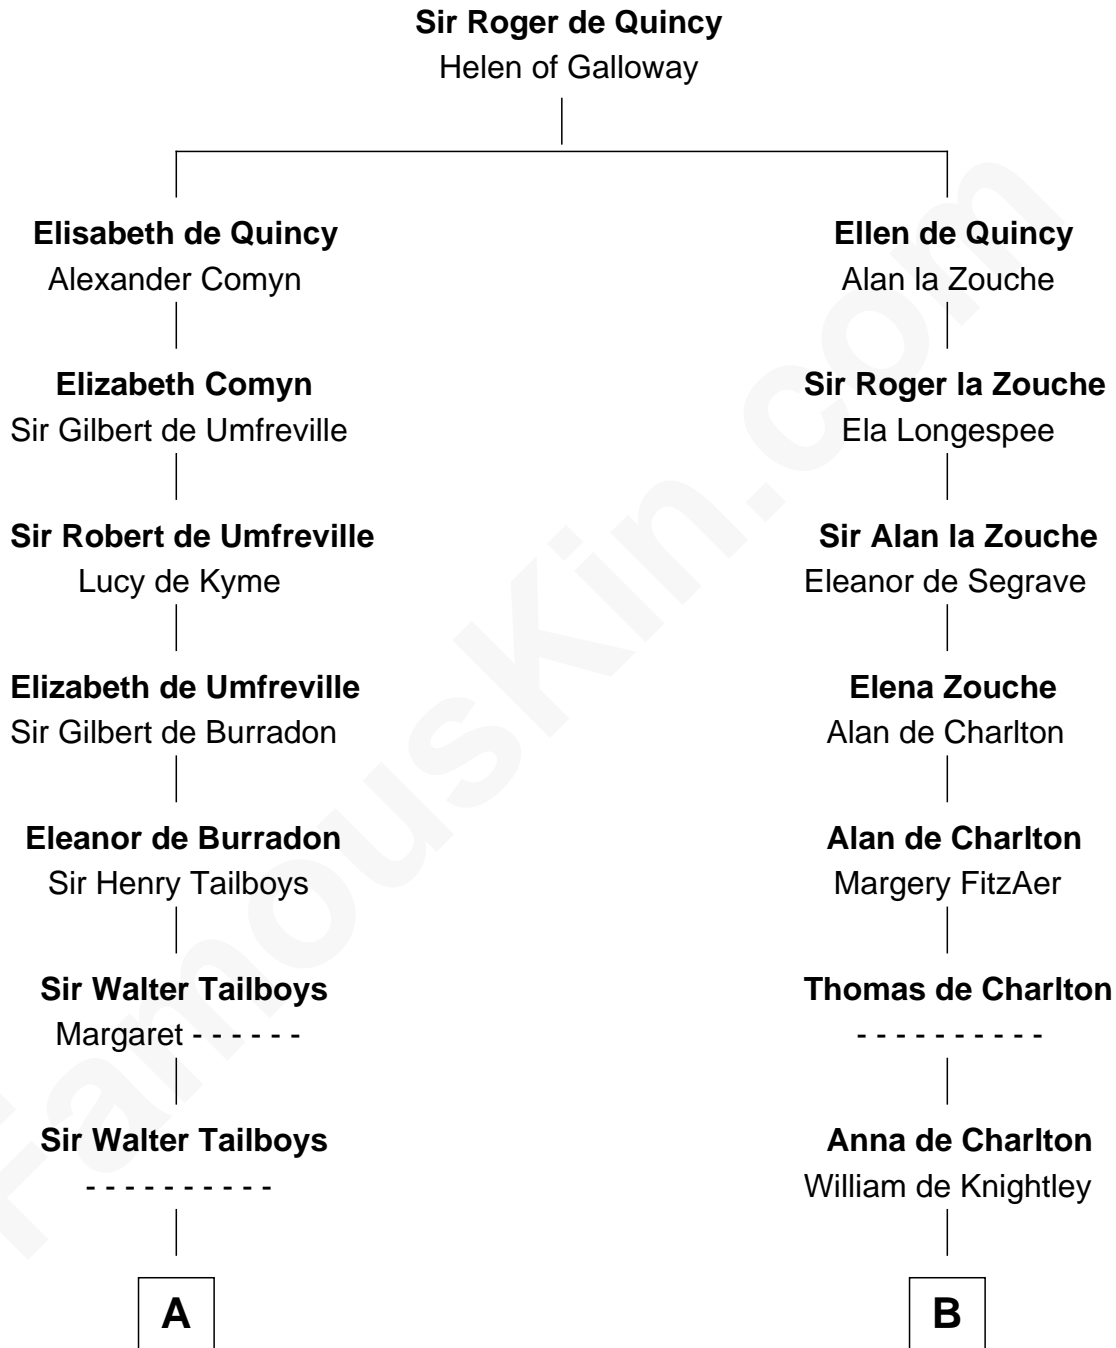

FamousKin.com

Relationship Chart of

Charles Carroll

Signer of the Declaration of Independence

18th cousin 2 times removed of

Ralph Waldo Emerson
American Poet

C

Elizabeth Brooke