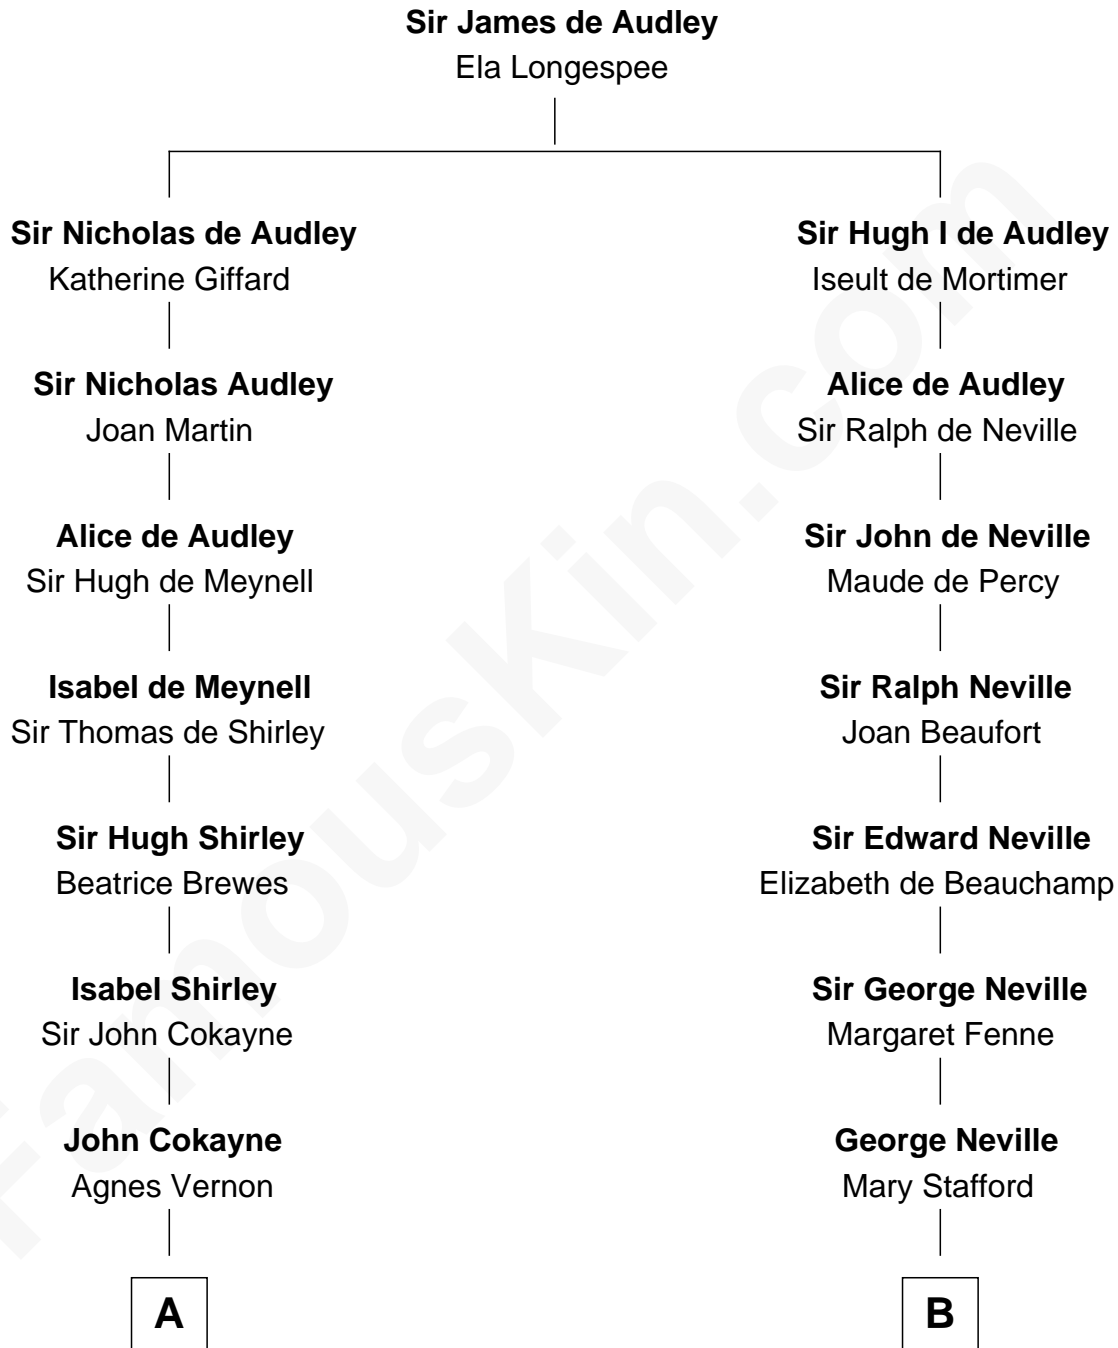

FamousKin.com

Relationship Chart of

Charles Carroll

Signer of the Declaration of Independence

17th cousin 2 times removed of

Admiral Richard Byrd
Polar Explorer

C

Col. William Byrd
Jane Meriwether Rivers

Richard Evelyn Byrd
Eleanor Bolling Flood

Admiral Richard Byrd
Polar Explorer

FamousKin.com