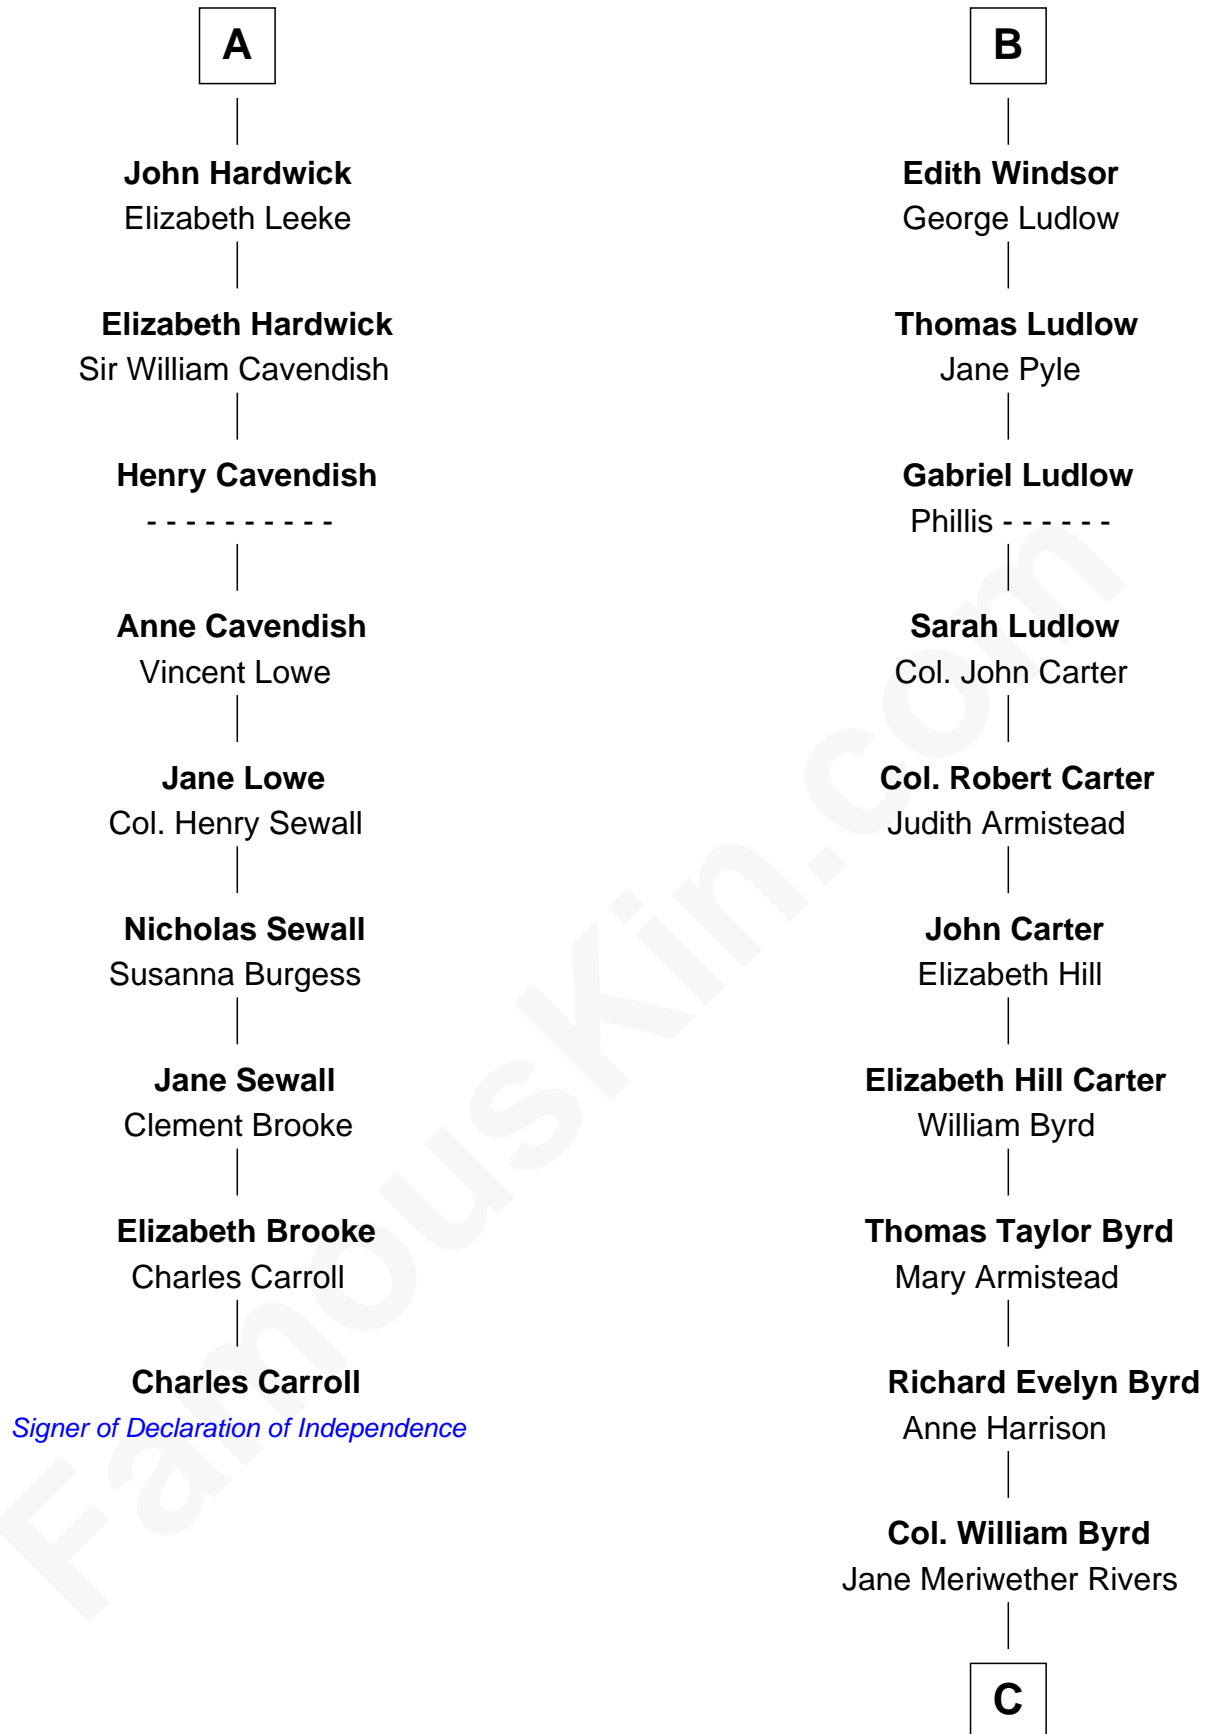

### Charles Carroll

*Signer of the Declaration of Independence*

15th cousin 3 times removed of

**Admiral Richard Byrd**  
*Polar Explorer*

**Humphrey de Bohun**  
Elizabeth Plantagenet

**Eleanor de Bohun**  
Sir James le Boteler

**Pernel le Boteler**  
Sir Gilbert Talbot

**Sir Richard Talbot**  
Ankaret le Strange

**Mary Talbot**  
Sir Thomas Greene

**Sir Thomas Greene**  
Marine Bellers

**Anne Greene**  
Sir Thomas Pinchbeck

**Elizabeth Pinchbeck**  
John Hardwick

**A**

**Margaret de Bohun**  
Sir Hugh de Courtnay

**Elizabeth de Courtnay**  
Sir Andrew Luttrell

**Sir Hugh Luttrell**  
Catherine de Beaumont

**Elizabeth Luttrell**  
John Stratton

**Elizabeth Stratton**  
John Andrews

**Elizabeth Andrews**  
Sir Thomas de Windsor

**Sir Andrews de Windsor**  
Elizabeth Blount

**B**

**C**

**Richard Evelyn Byrd**  
Eleanor Bolling Flood

**Admiral Richard Byrd**  
*Polar Explorer*

FamousKin.com