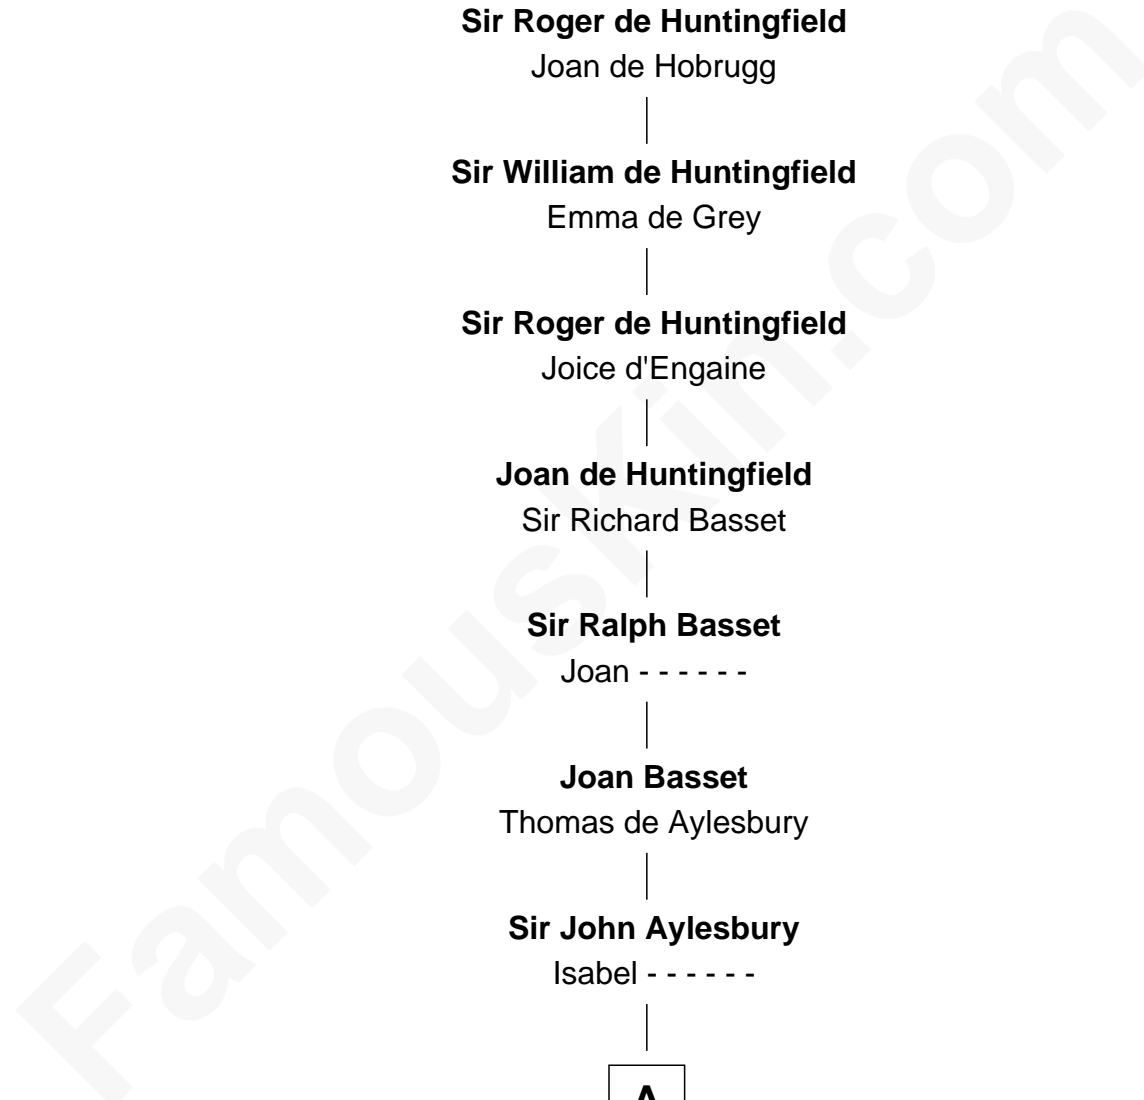

# FamousKin.com Relationship Chart of

**Charles Carroll**

*Signer of the Declaration of Independence*

**18th Great-grandson of**

**William de Huntingfield**

*Magna Carta Surety*

**William de Huntingfield**

Isabel FitzWilliam

**Sir Roger de Huntingfield**

Joan de Hobrugg

**Sir William de Huntingfield**

Emma de Grey

**Sir Roger de Huntingfield**

Joice d'Engaine

**Joan de Huntingfield**

Sir Richard Basset

**Sir Ralph Basset**

Joan - - - - -

**Joan Basset**

Thomas de Aylesbury

**Sir John Aylesbury**

Isabel - - - - -

**A**

**A**

**Sir Thomas Aylesbury**

Katherine Pabenham

**Isabel Aylesbury**

Sir Thomas Chaworth

**Katherine Chaworth**

William Leeke

**Thomas Leeke**

Margaret Foxe