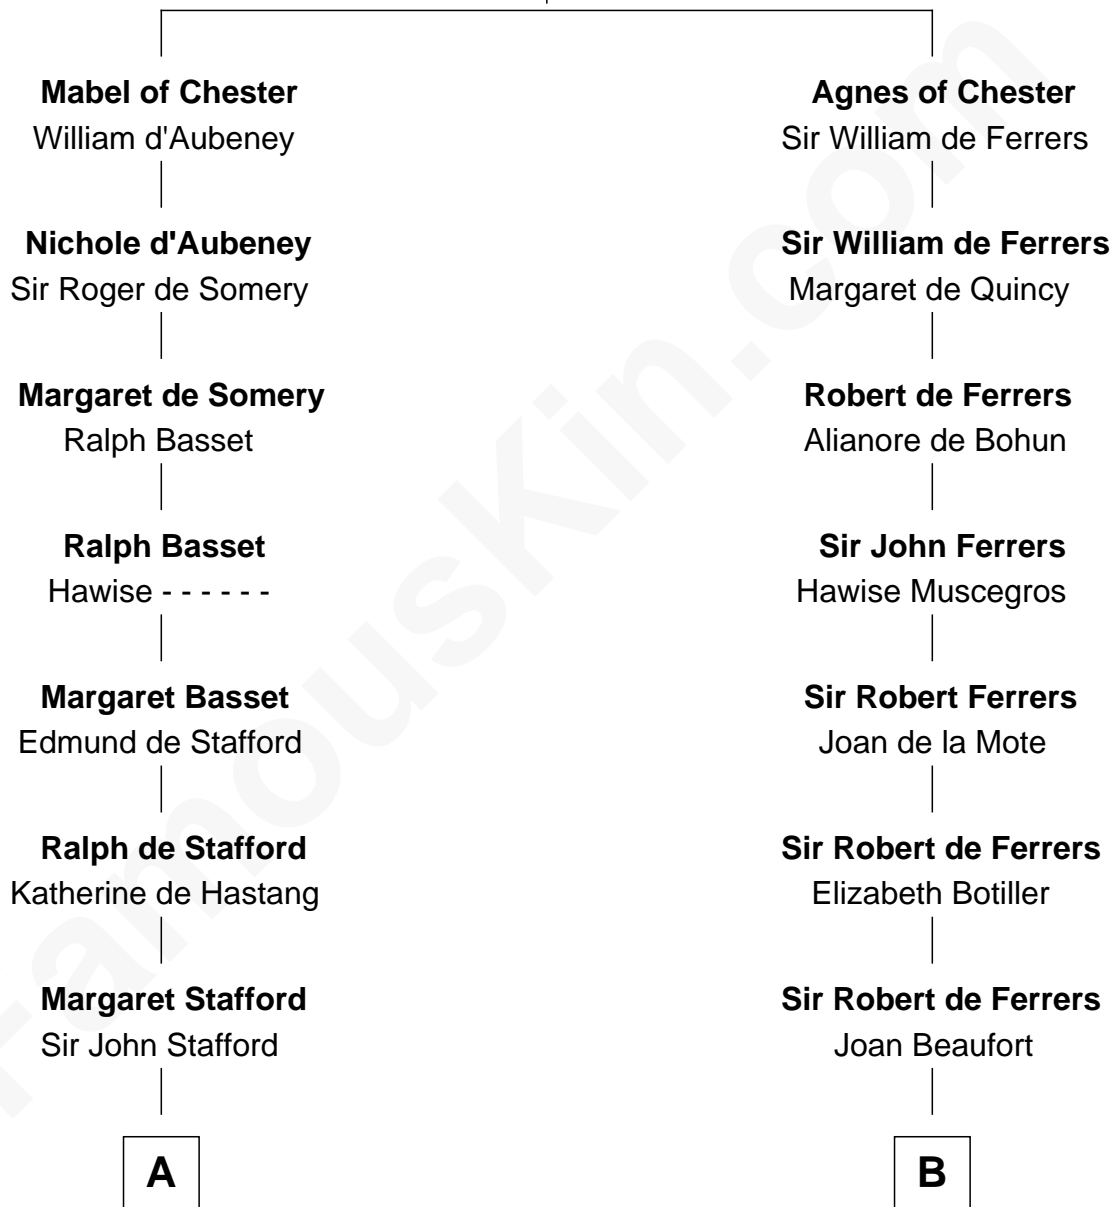

FamousKin.com

Relationship Chart of

Charles Carroll

Signer of the Declaration of Independence

19th cousin 1 time removed of

Robert Treat Paine

Signer of the Declaration of Independence

Hugh de Kevelioc
Bertrade de Montfort

C

Nicholas Sewall
Susanna Burgess

Jane Sewall
Clement Brooke

Elizabeth Brooke
Charles Carroll

Charles Carroll
Signer of Declaration of Independence

D

Abigail Willard
Rev. Samuel Treat

Eunice Treat
Thomas Paine