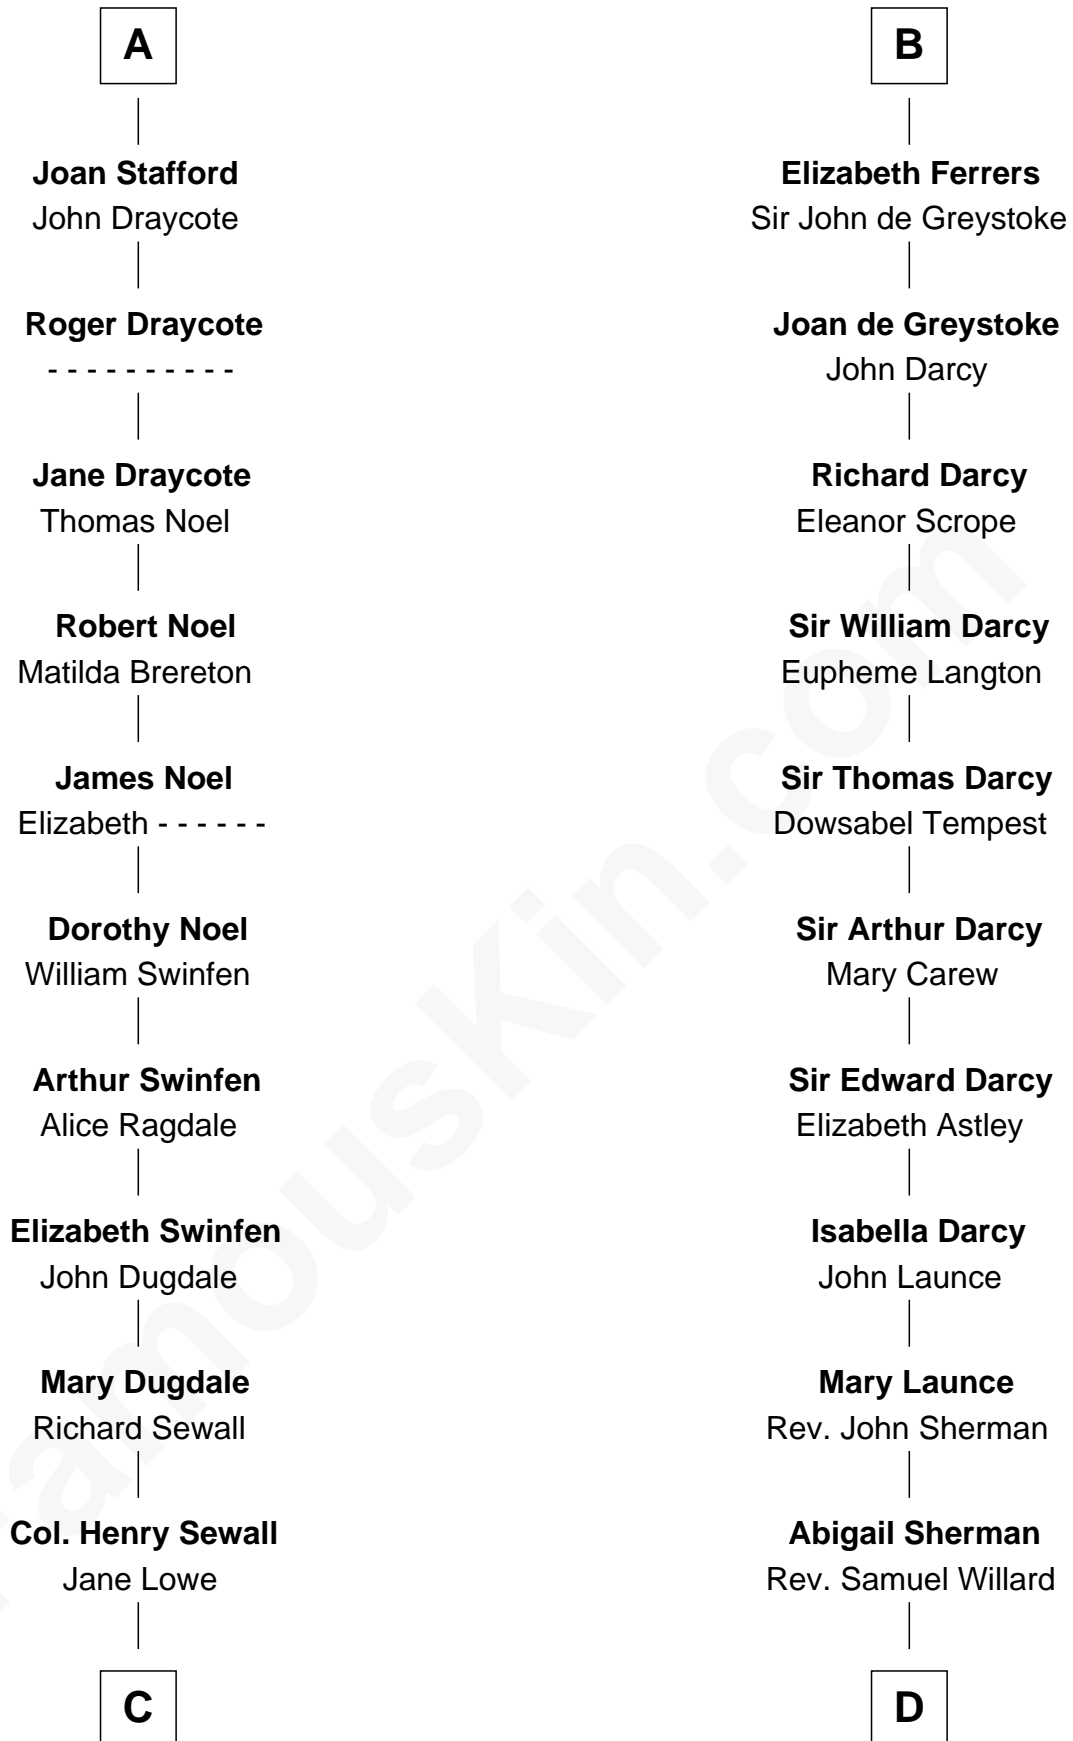

FamousKin.com

Relationship Chart of

Charles Carroll

Signer of the Declaration of Independence

19th cousin 1 time removed of

Robert Treat Paine

Signer of the Declaration of Independence

Hugh de Kevelioc
Bertrade de Montfort

C

Nicholas Sewall
Susanna Burgess

Jane Sewall
Clement Brooke

Elizabeth Brooke
Charles Carroll

Charles Carroll
Signer of Declaration of Independence

D

Abigail Willard
Rev. Samuel Treat

Eunice Treat
Thomas Paine

Robert Treat Paine
Signer of Declaration of Independence

FamousKin.com