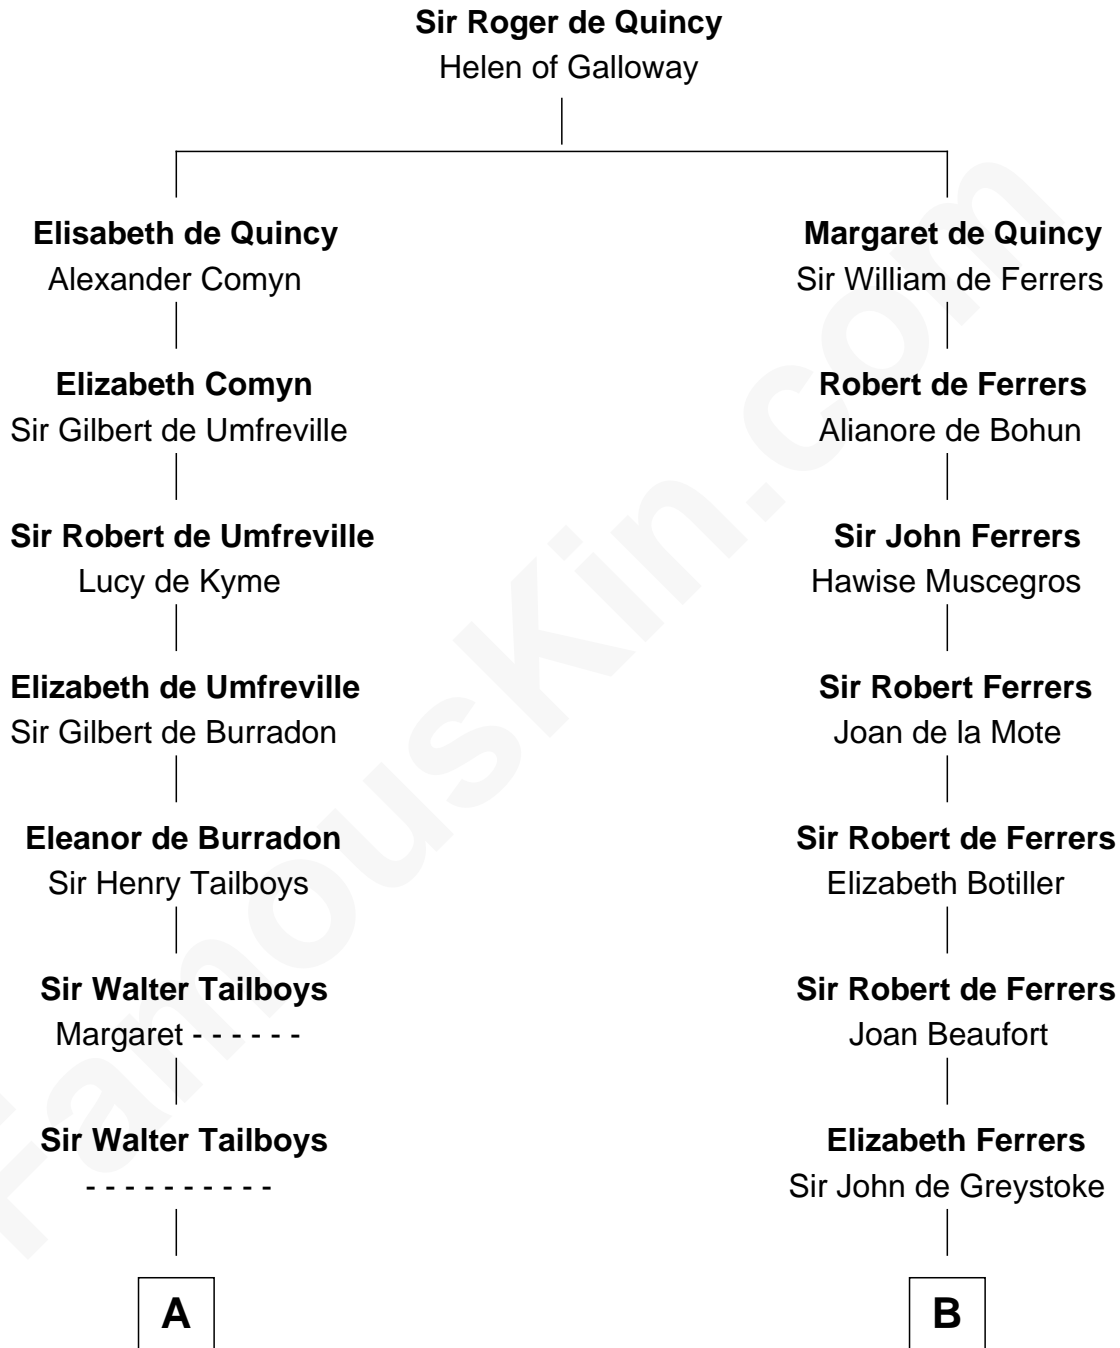

FamousKin.com

Relationship Chart of

Charles Carroll

Signer of the Declaration of Independence

18th cousin of

Robert Treat Paine

Signer of the Declaration of Independence

C

Elizabeth Brooke

Charles Carroll

Charles Carroll

Signer of Declaration of Independence

D

Eunice Treat

Thomas Paine

Robert Treat Paine