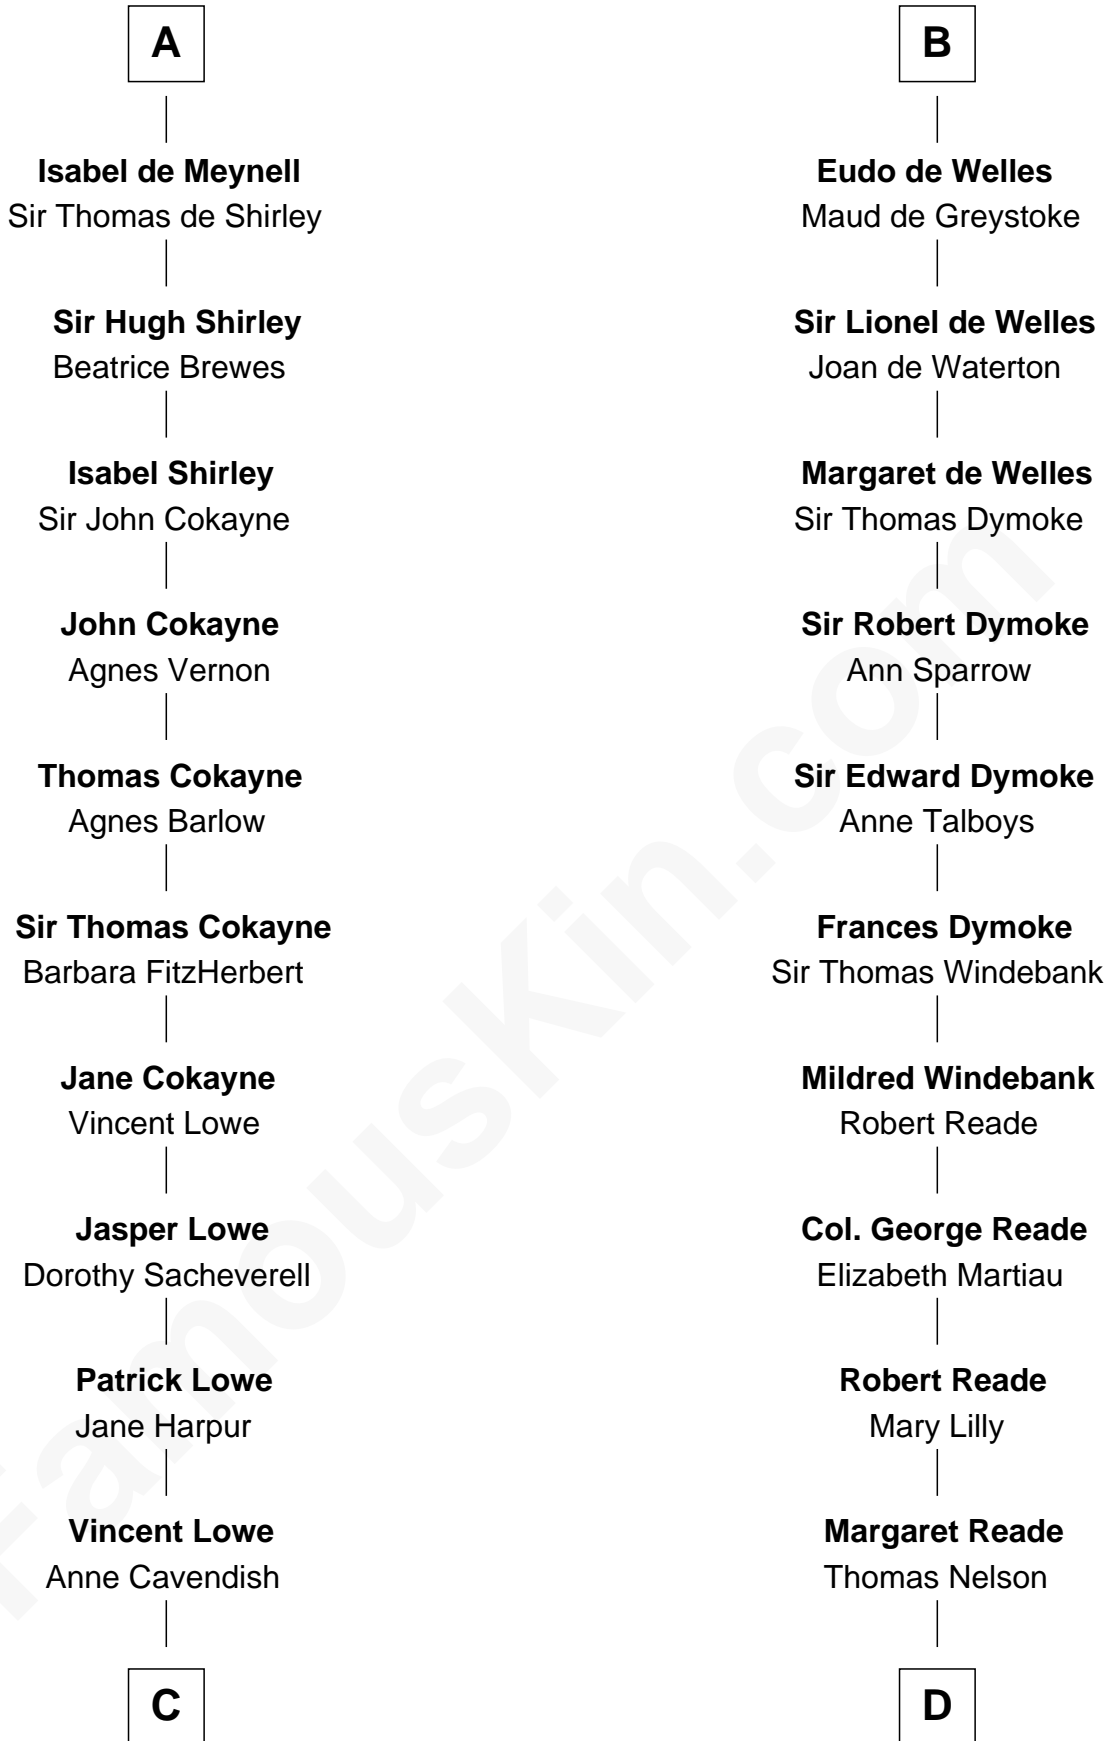

FamousKin.com

Relationship Chart of

Charles Carroll

Signer of the Declaration of Independence

18th cousin 3 times removed of

Thomas Nelson

Signer of the Declaration of Independence

C

Jane Lowe
Col. Henry Sewall

Nicholas Sewall
Susanna Burgess

Jane Sewall
Clement Brooke

Elizabeth Brooke
Charles Carroll

Charles Carroll
Signer of Declaration of Independence

D

William Nelson
Elizabeth Burwell