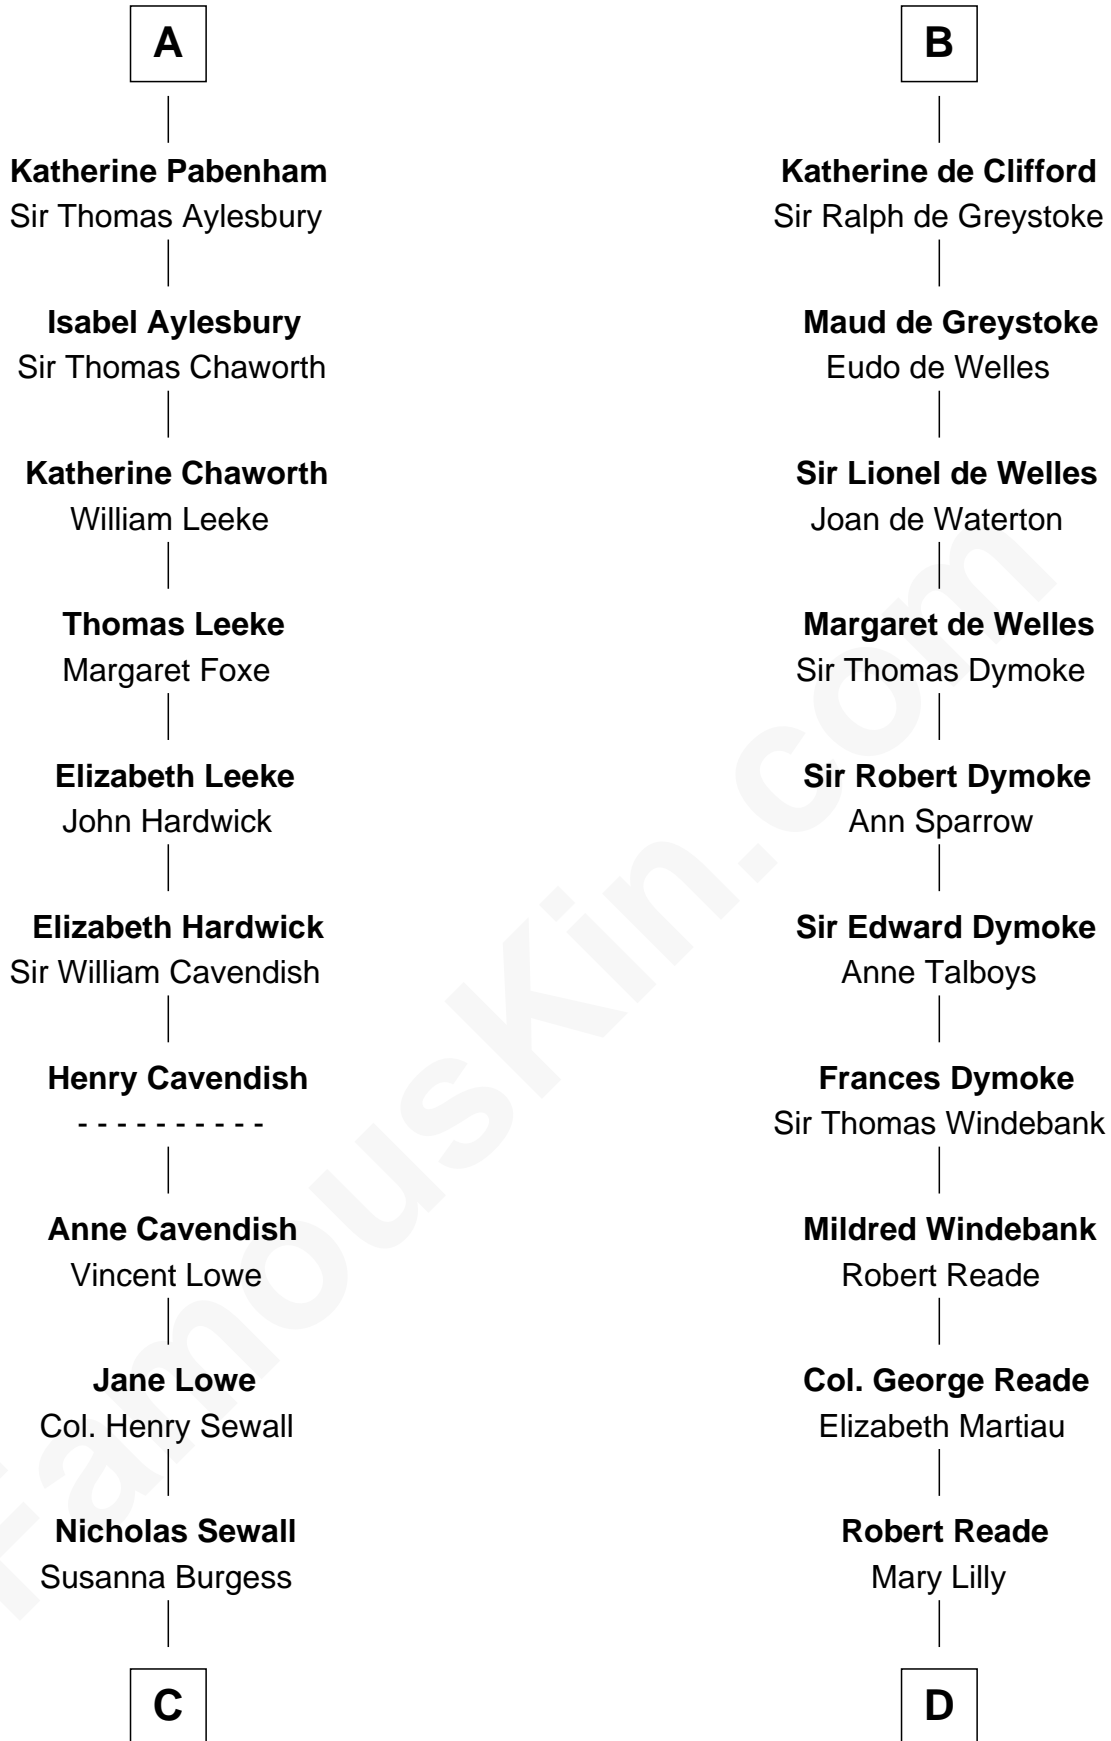

FamousKin.com Relationship Chart of

Charles Carroll

Signer of the Declaration of Independence

19th cousin of

Thomas Nelson

Signer of the Declaration of Independence

C

Jane Sewall
Clement Brooke

Elizabeth Brooke
Charles Carroll

Charles Carroll

Signer of Declaration of Independence

D

Margaret Reade
Thomas Nelson

William Nelson
Elizabeth Burwell

Thomas Nelson

Signer of Declaration of Independence