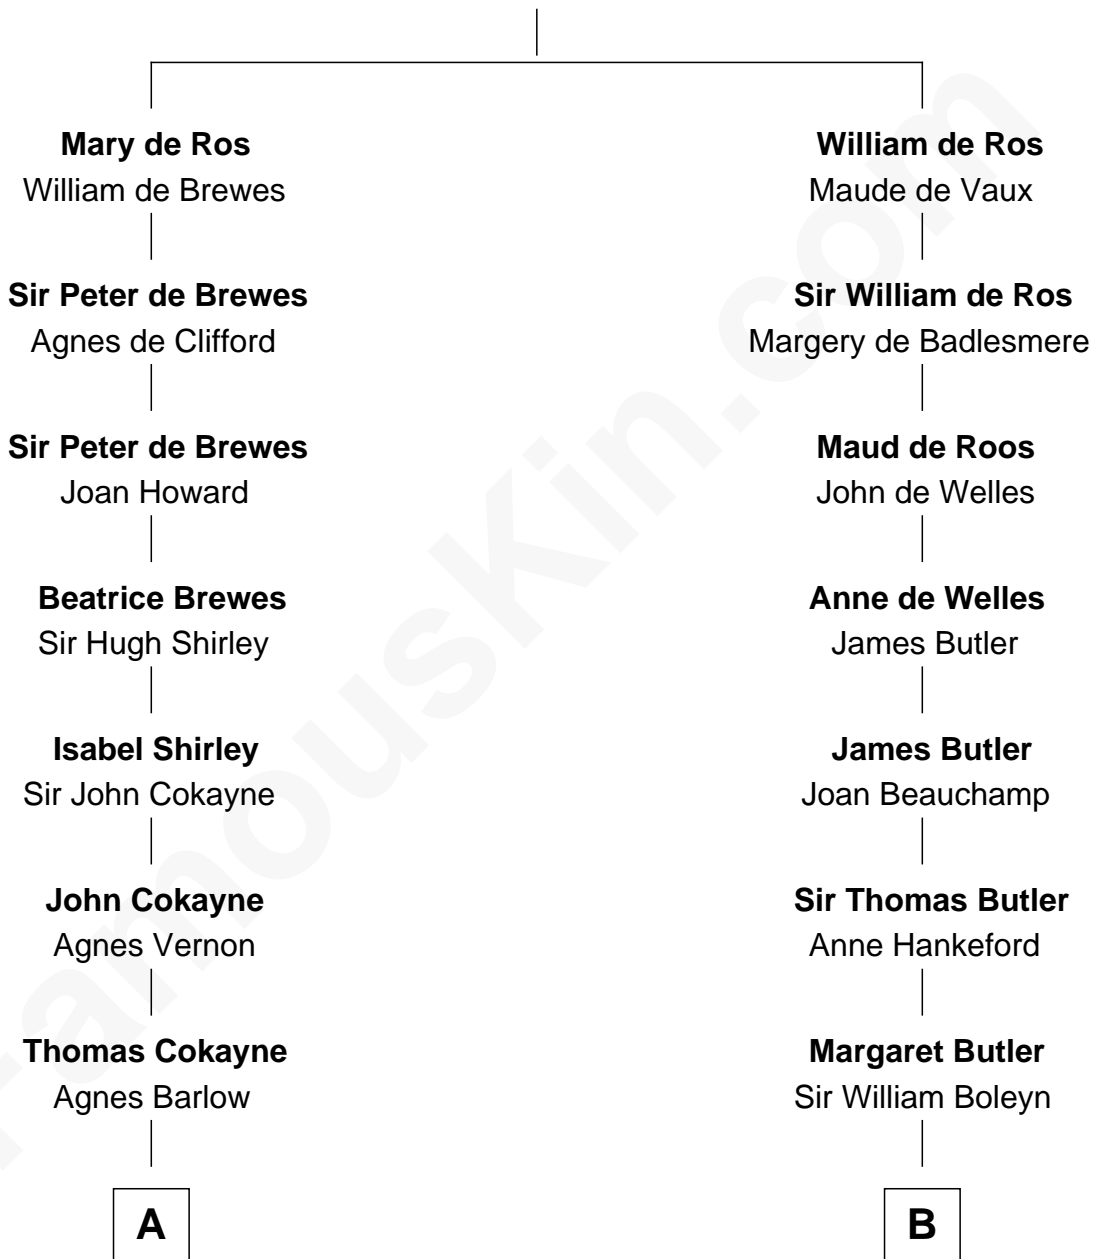

FamousKin.com Relationship Chart of

Charles Carroll

Signer of the Declaration of Independence

16th cousin of

William Floyd

Signer of the Declaration of Independence

Sir Robert de Ros

Isabel de Aubeney