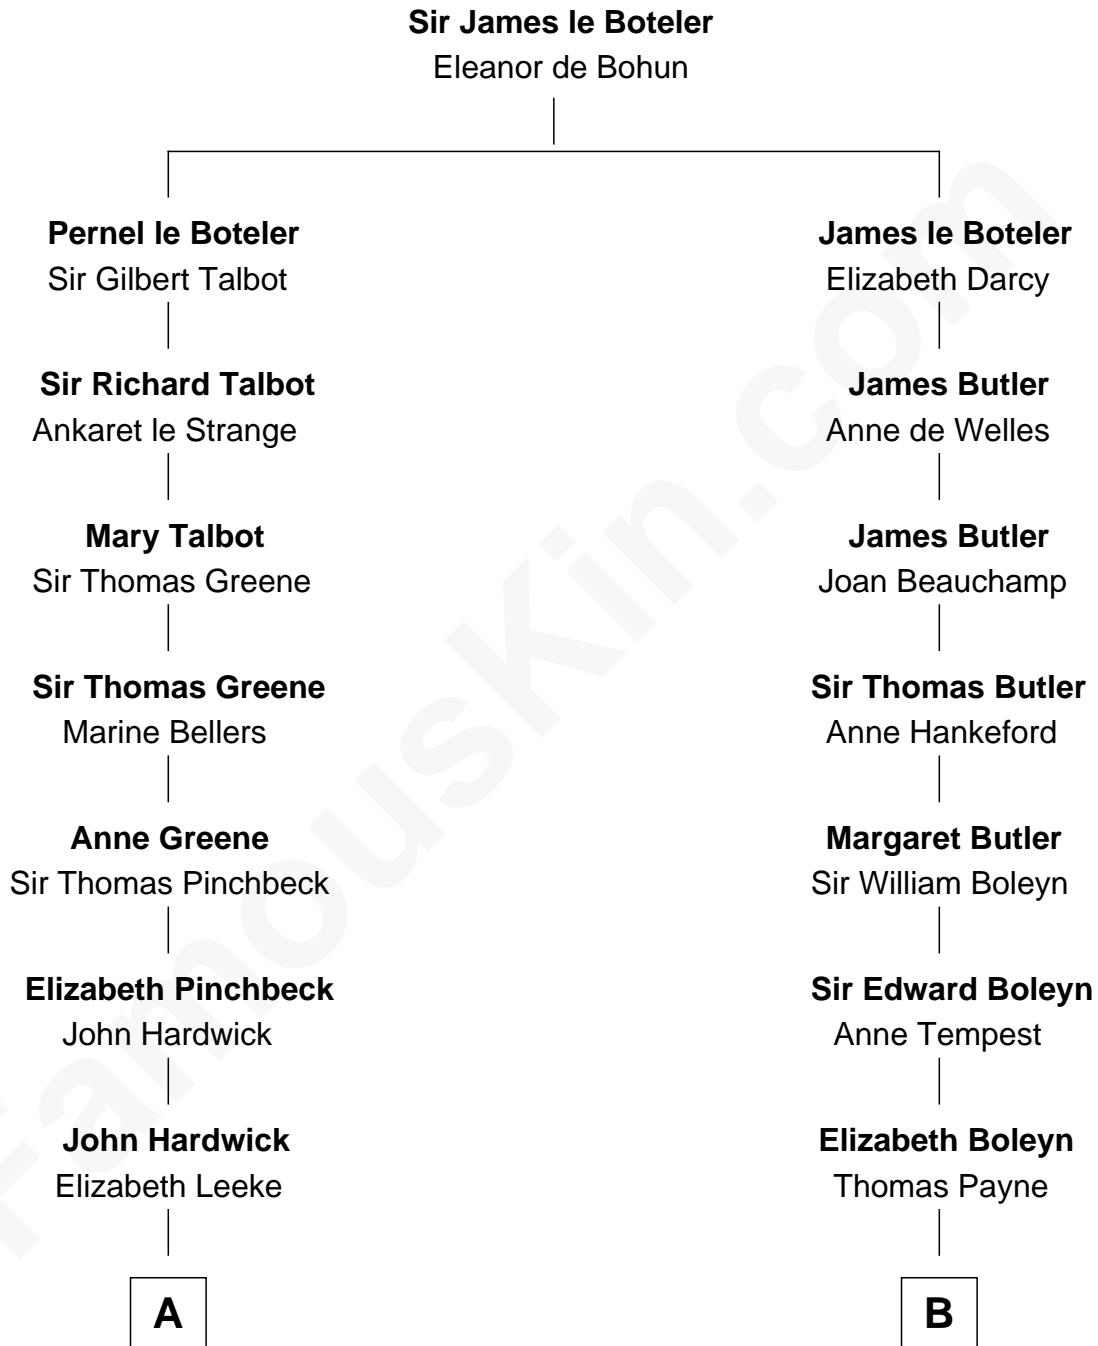

FamousKin.com Relationship Chart of

Charles Carroll

Signer of the Declaration of Independence

14th cousin of

William Floyd

Signer of the Declaration of Independence

A

Elizabeth Hardwick
Sir William Cavendish

Henry Cavendish

Anne Cavendish
Vincent Lowe

Jane Lowe
Col. Henry Sewall

Nicholas Sewall
Susanna Burgess

Jane Sewall
Clement Brooke

Elizabeth Brooke
Charles Carroll

Charles Carroll

Signer of Declaration of Independence