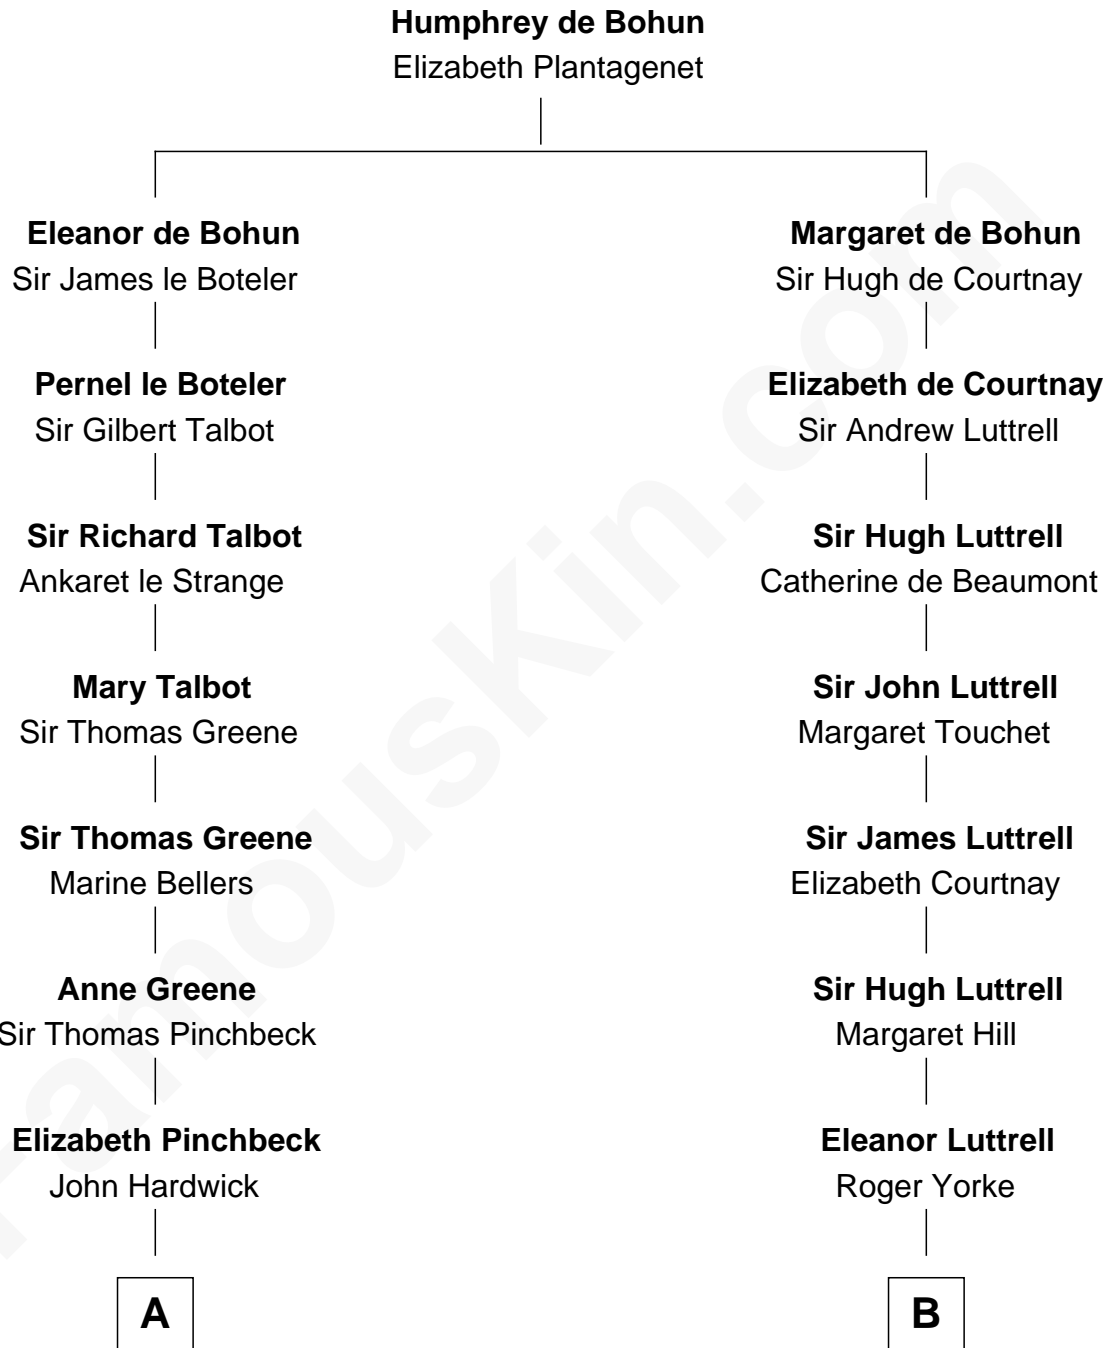

FamousKin.com

Relationship Chart of

Charles Carroll

Signer of the Declaration of Independence

14th cousin 1 time removed of

General William Whipple

Signer of the Declaration of Independence

A

John Hardwick
Elizabeth Leeke

Elizabeth Hardwick
Sir William Cavendish

Henry Cavendish

Anne Cavendish
Vincent Lowe

Jane Lowe
Col. Henry Sewall

Nicholas Sewall
Susanna Burgess

Jane Sewall
Clement Brooke

Elizabeth Brooke
Charles Carroll