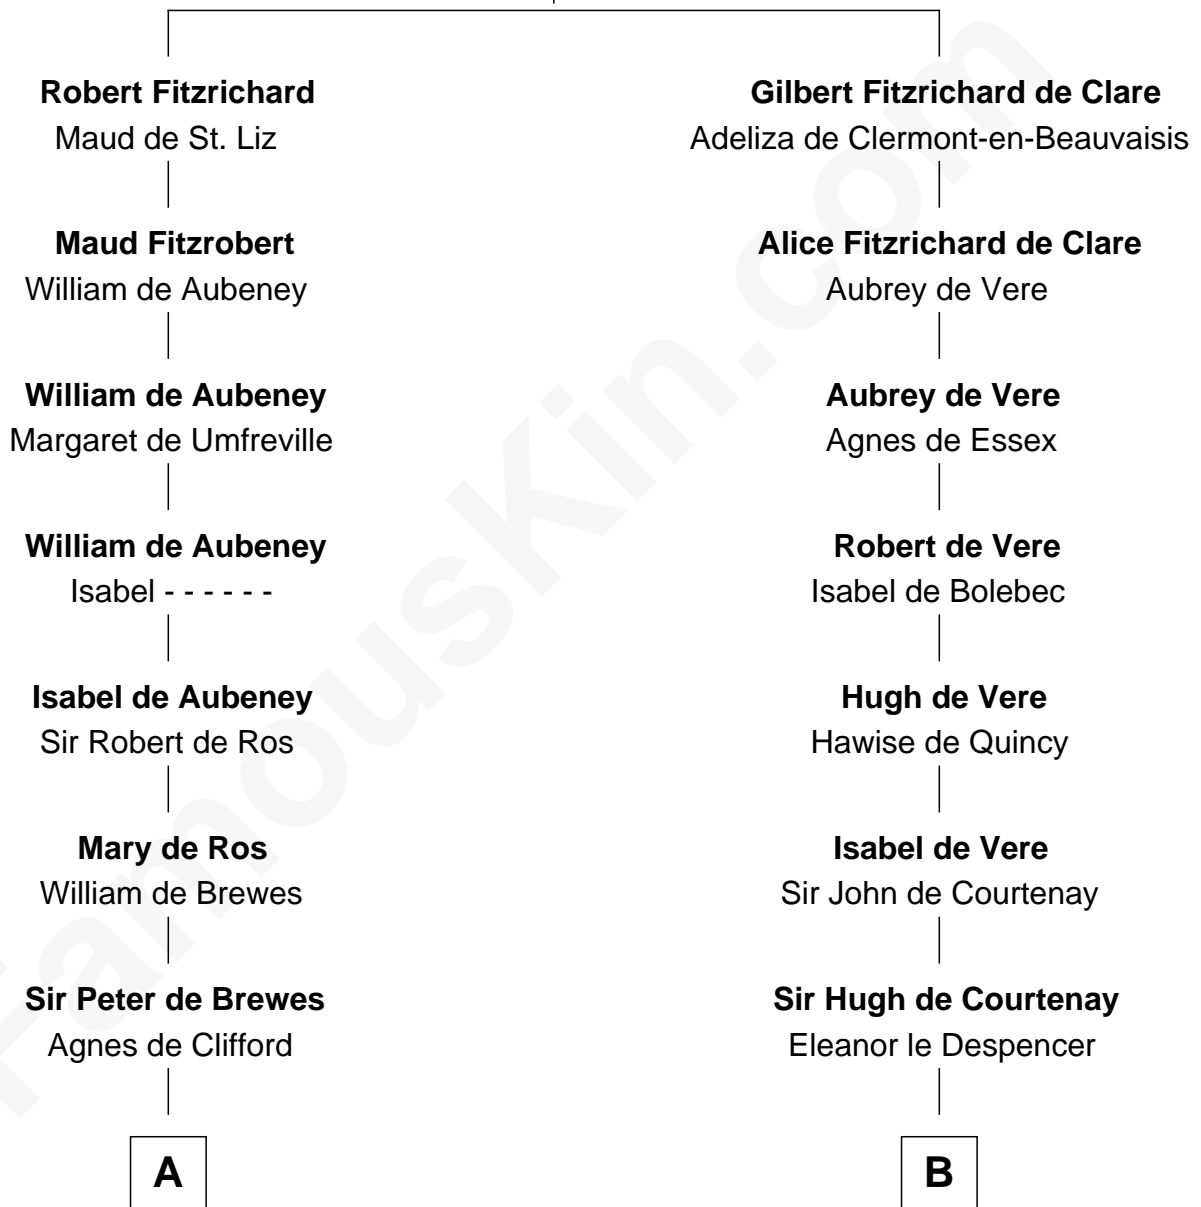

FamousKin.com Relationship Chart of

Charles Carroll

Signer of the Declaration of Independence

21st cousin of

Caleb Brewster

Member of the Culper Spy Ring during the American Revolution

Richard Fitzgilbert

Rohese Giffard

C

Jane Lowe
Col. Henry Sewall

Nicholas Sewall
Susanna Burgess

Jane Sewall
Clement Brooke

Elizabeth Brooke
Charles Carroll

Charles Carroll
Signer of Declaration of Independence

D

Roger Ludlow
Mary Cogan