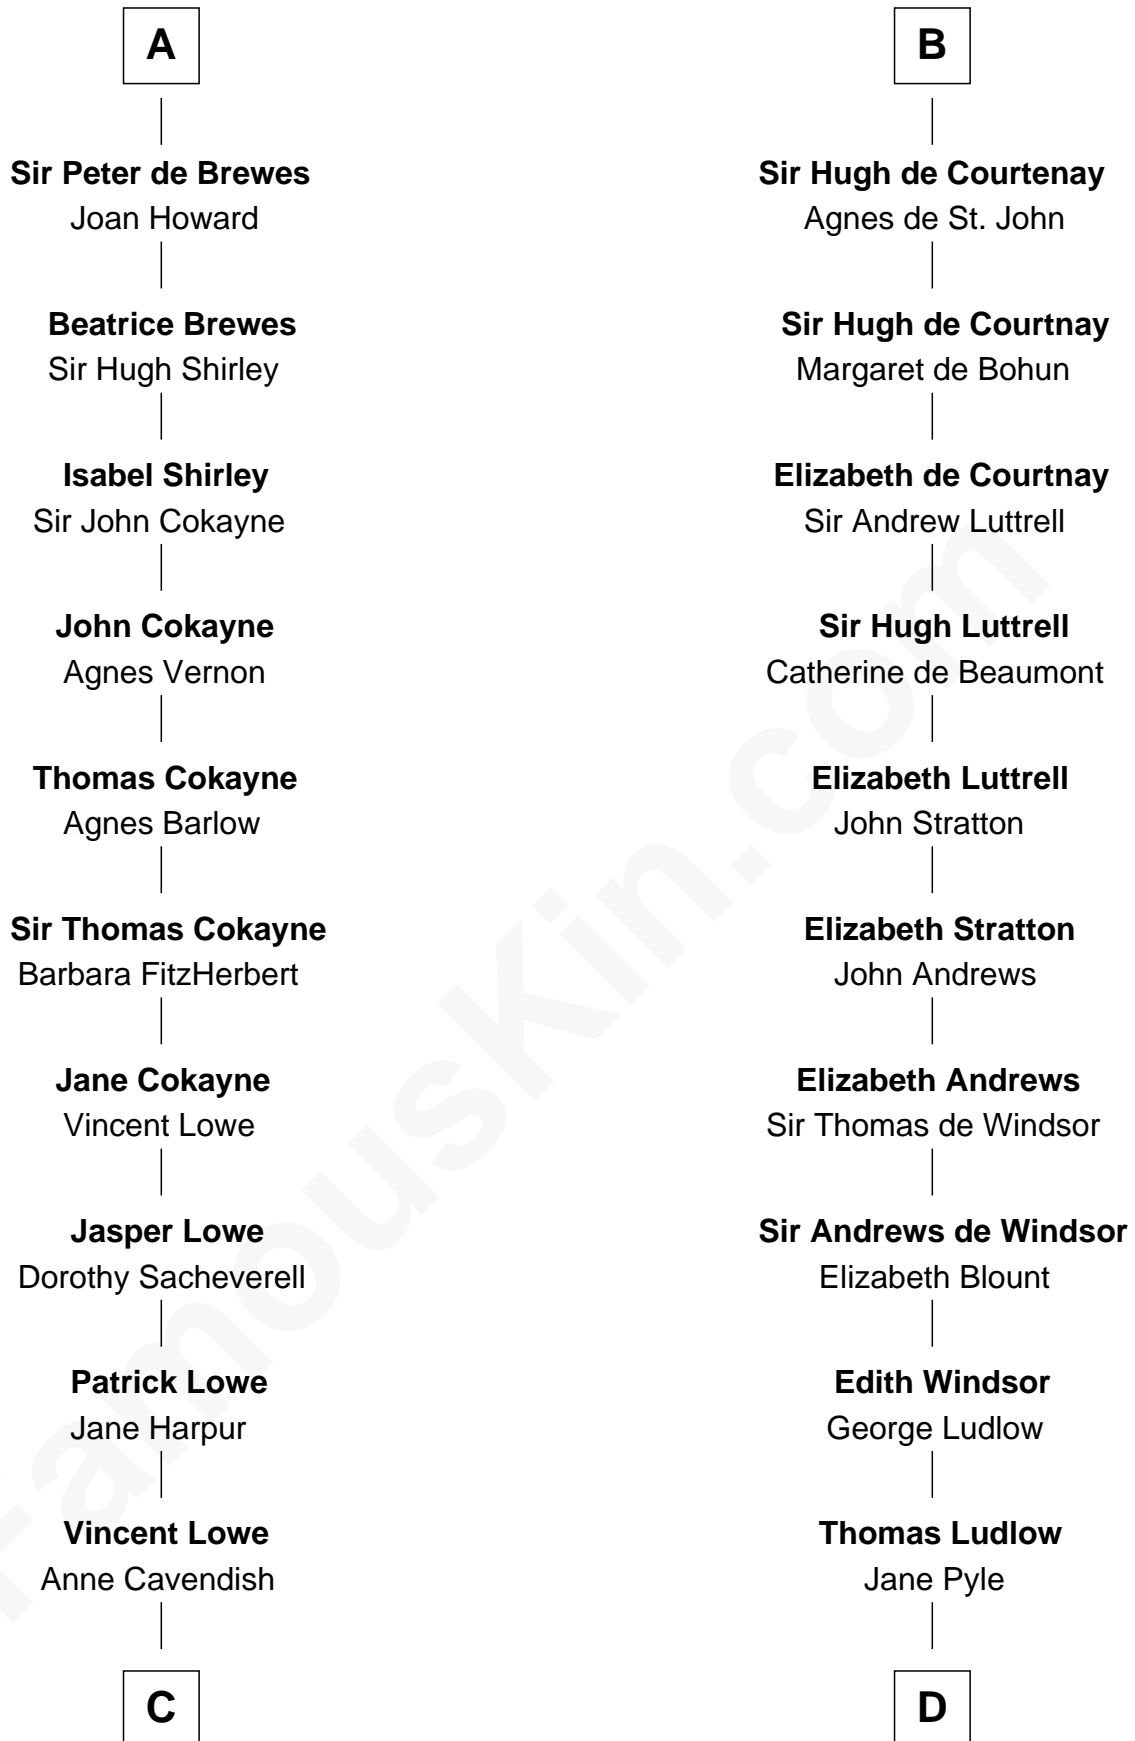

FamousKin.com Relationship Chart of

Charles Carroll

Signer of the Declaration of Independence

21st cousin of

Caleb Brewster

Member of the Culper Spy Ring during the American Revolution

Richard Fitzgilbert

Rohese Giffard

C

Jane Lowe
Col. Henry Sewall

Nicholas Sewall
Susanna Burgess

Jane Sewall
Clement Brooke

Elizabeth Brooke
Charles Carroll

Charles Carroll
Signer of Declaration of Independence

D

Roger Ludlow
Mary Cogan

Sarah Ludlow
Rev. Nathaniel Brewster

Daniel Brewster
Anna Jayne

Benjamin Brewster
Sarah Biggs

Caleb Brewster
Member of the Culper Spy Ring