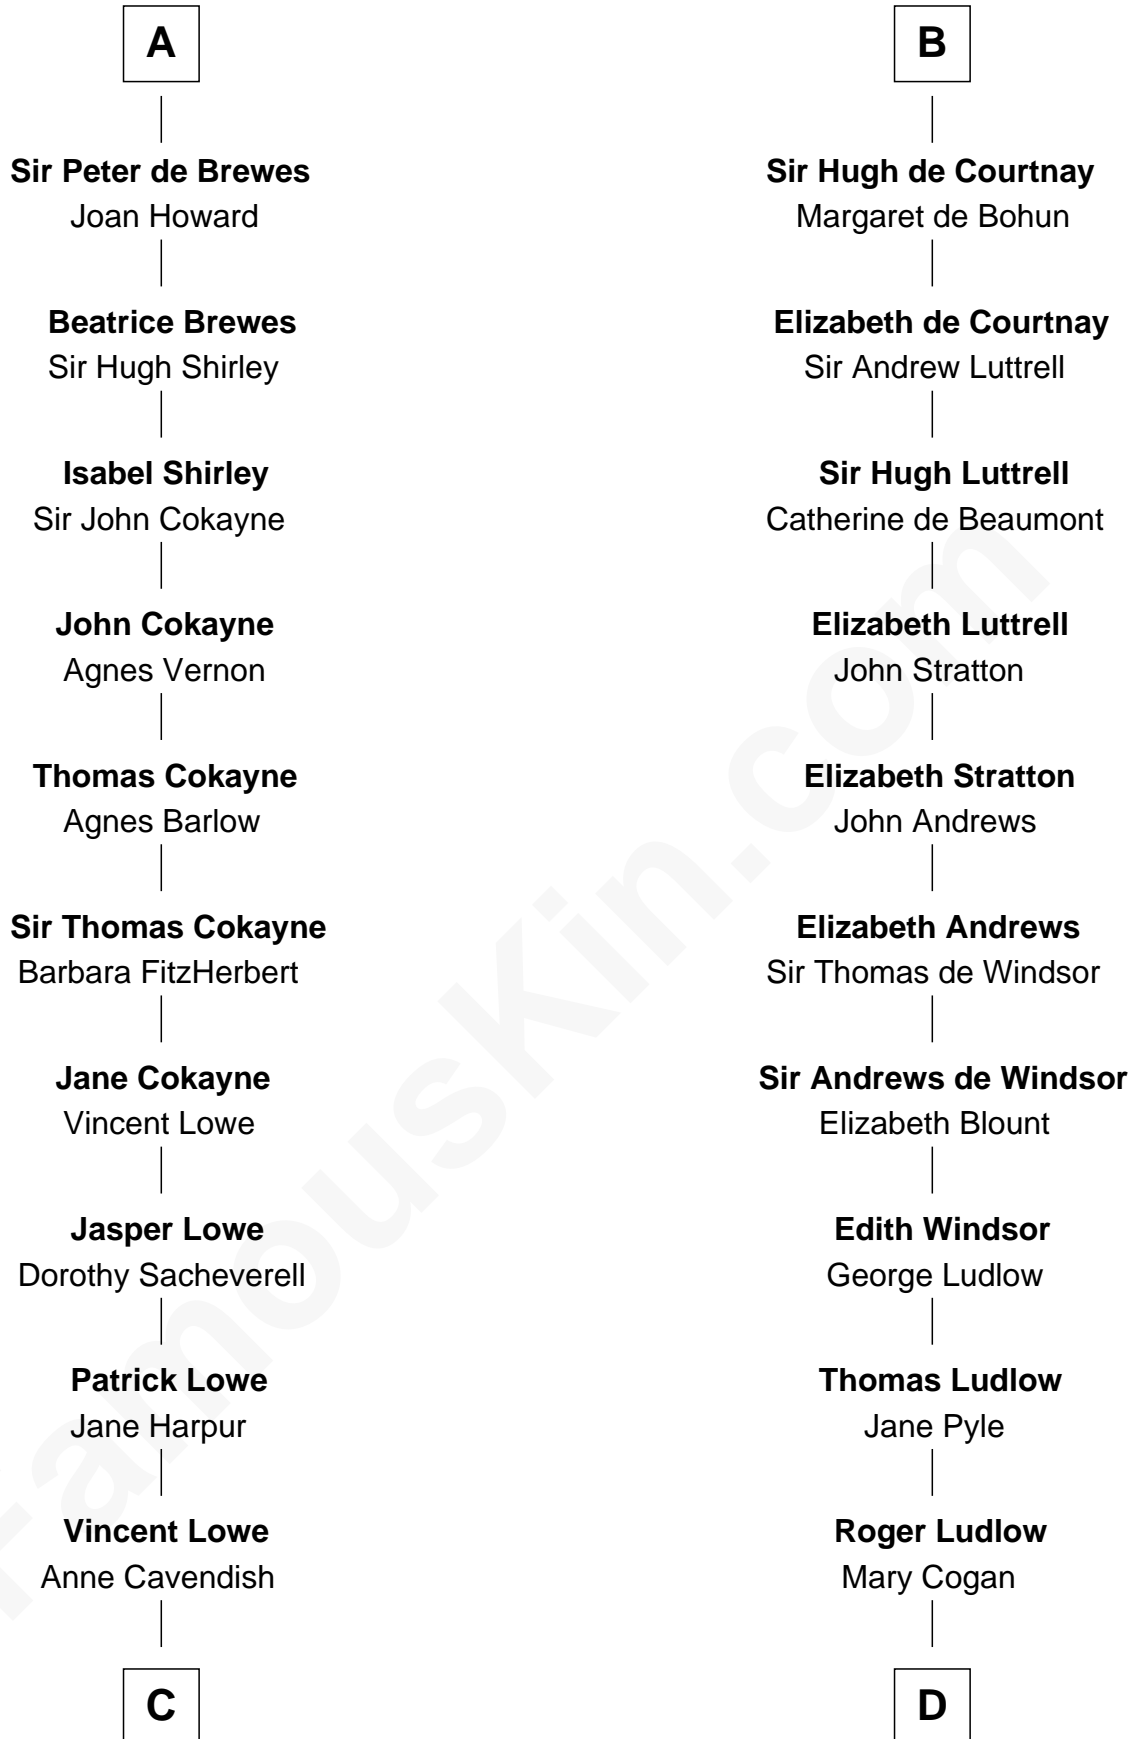

FamousKin.com

Relationship Chart of

Charles Carroll

Signer of the Declaration of Independence

20th cousin 1 time removed of

Caleb Brewster

Member of the Culper Spy Ring during the American Revolution

C

Jane Lowe

Col. Henry Sewall

Nicholas Sewall

Susanna Burgess

Jane Sewall

Clement Brooke

Elizabeth Brooke

Charles Carroll

Sarah Biggs

Caleb Brewster

Member of the Culper Spy Ring