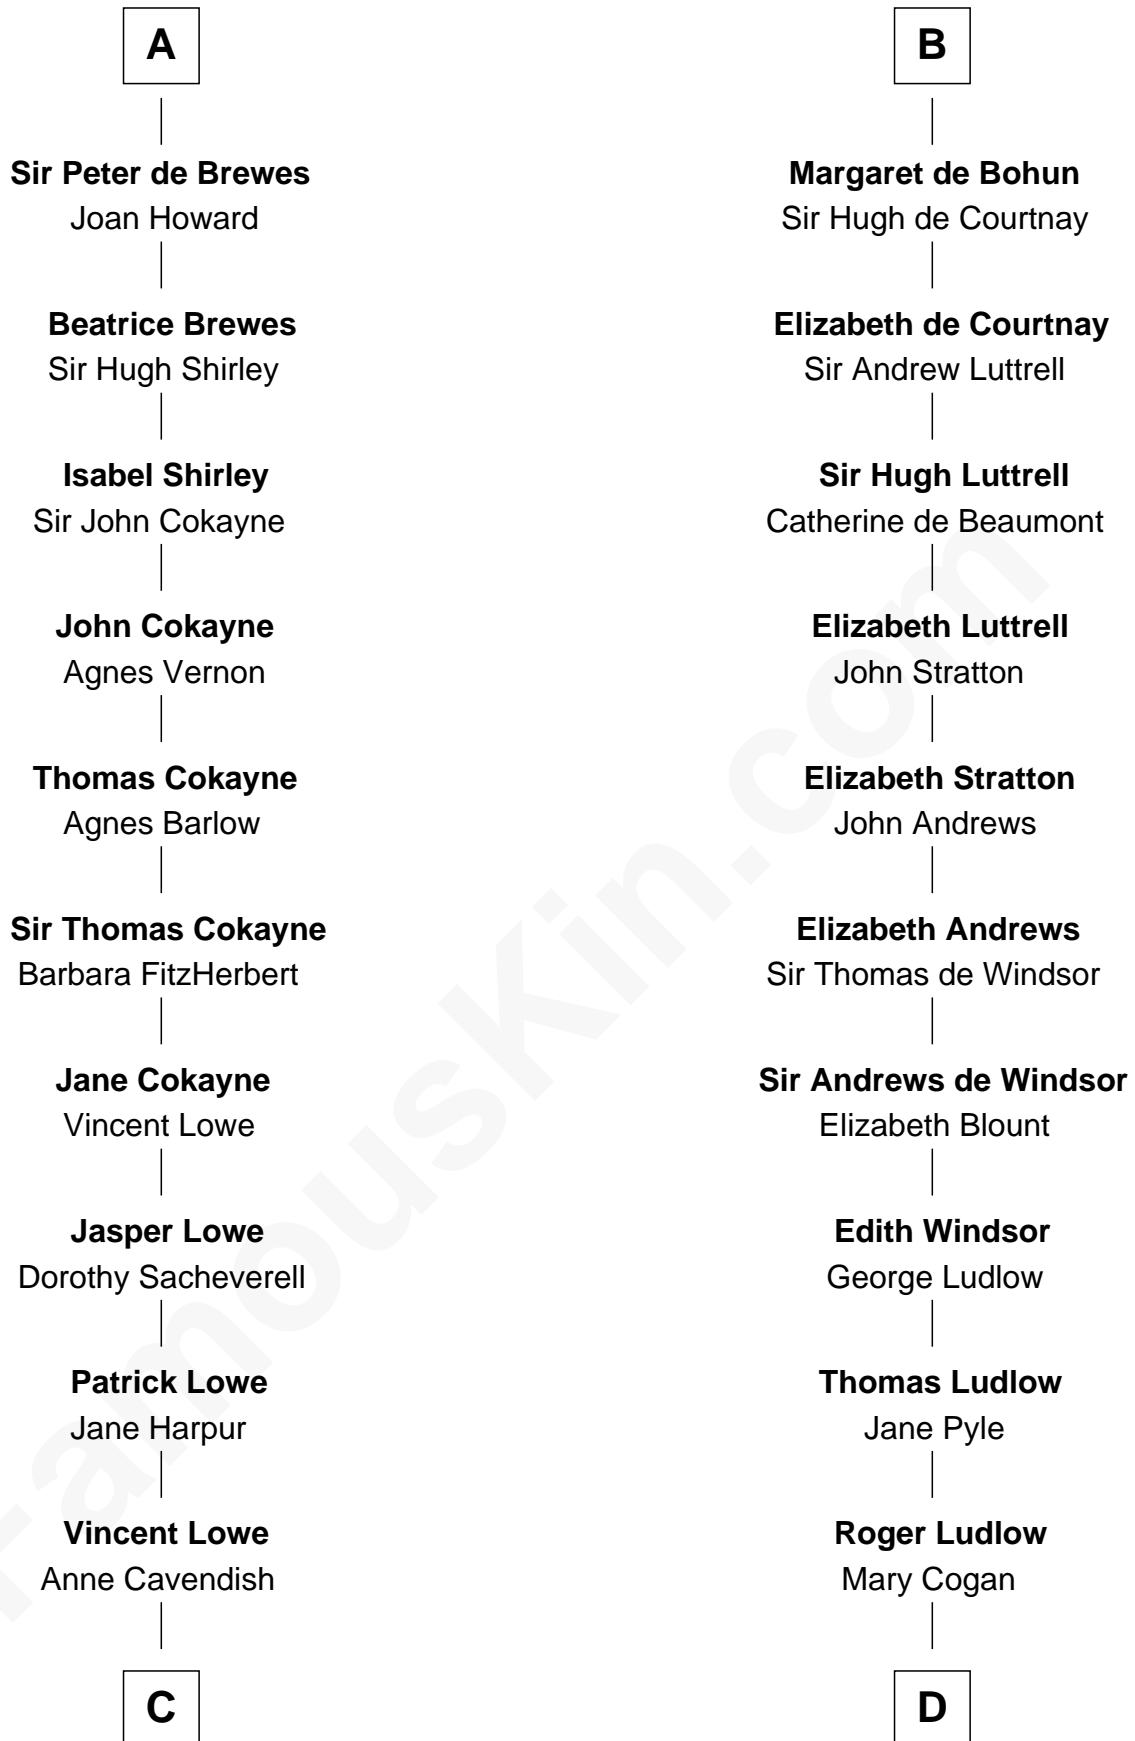

FamousKin.com

Relationship Chart of

Charles Carroll

Signer of the Declaration of Independence

20th cousin 1 time removed of

Caleb Brewster

Member of the Culper Spy Ring during the American Revolution

David I, King of Scotland
Maud of Northumberland

C

Jane Lowe

Col. Henry Sewall

Nicholas Sewall

Susanna Burgess

Jane Sewall

Clement Brooke

Elizabeth Brooke