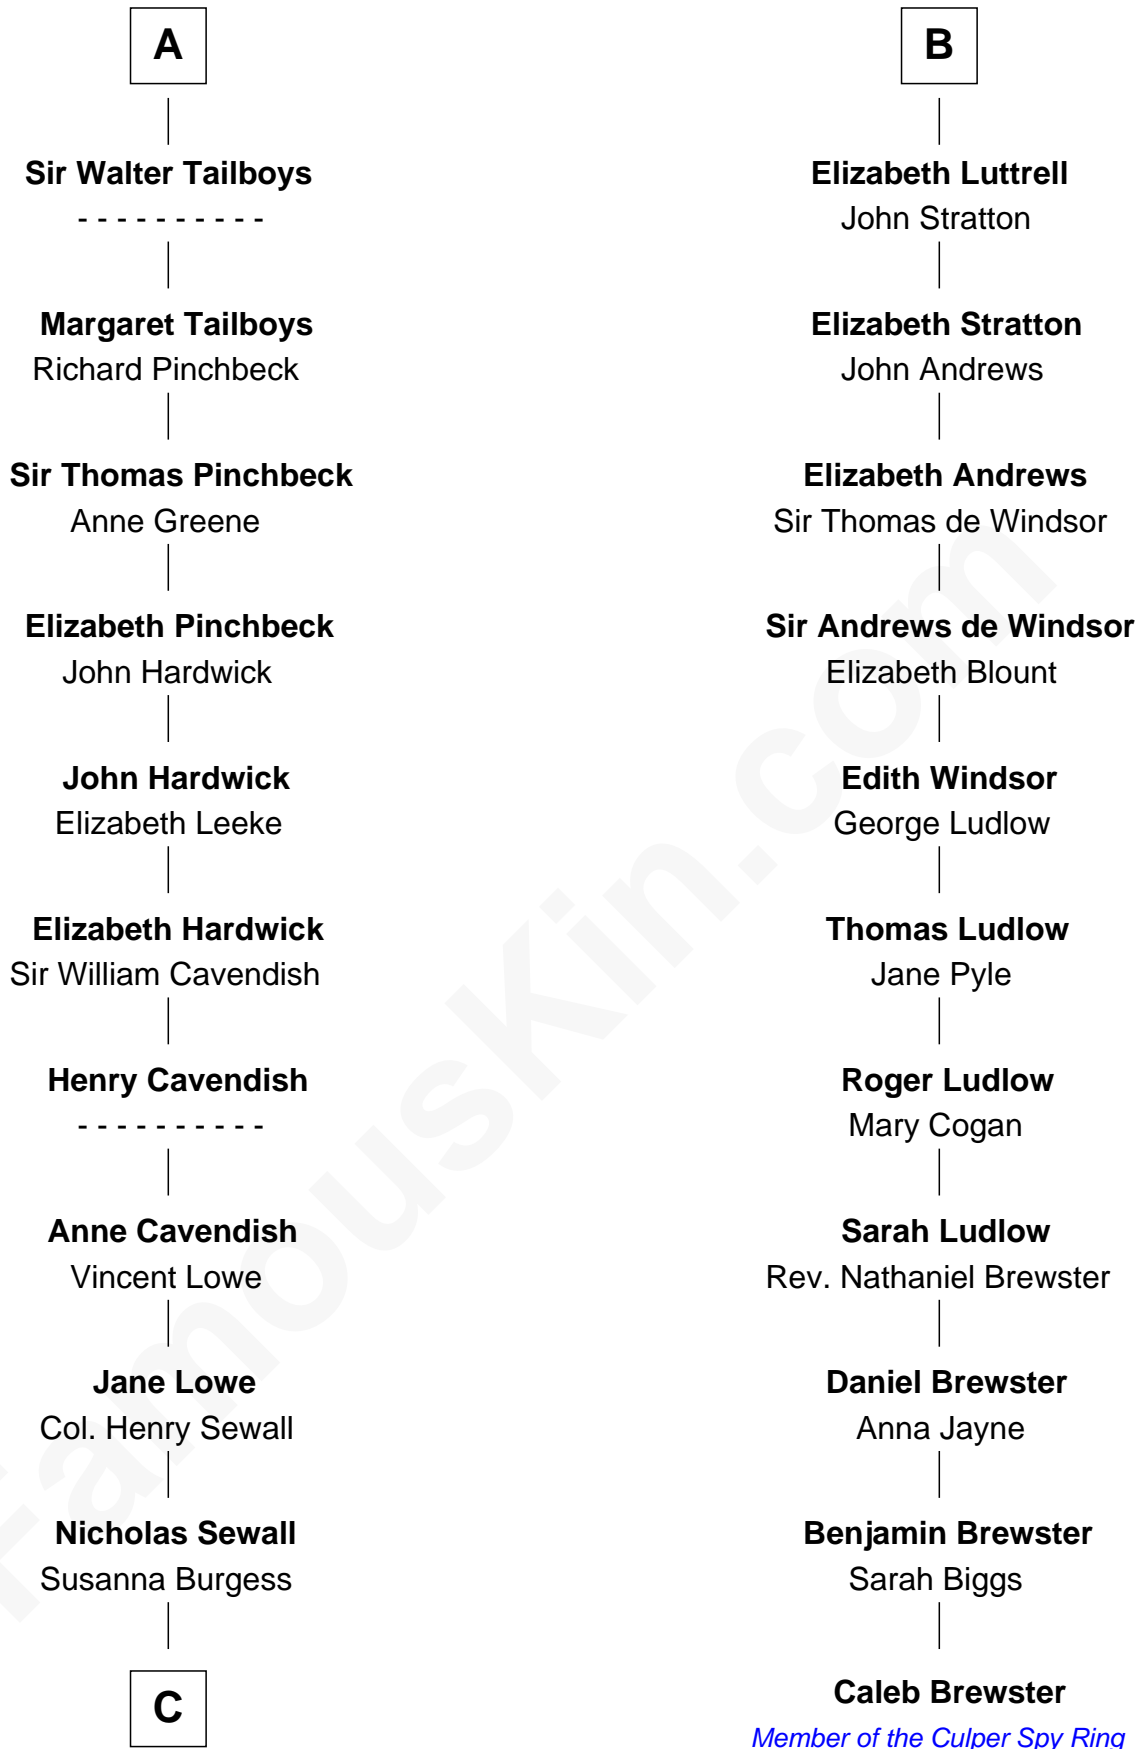

FamousKin.com

Relationship Chart of

Charles Carroll

Signer of the Declaration of Independence

17th cousin 2 times removed of

Caleb Brewster

Member of the Culper Spy Ring during the American Revolution

C

—
Jane Sewall
Clement Brooke

—
Elizabeth Brooke
Charles Carroll

—
Charles Carroll
Signer of Declaration of Independence

FamousKin.com