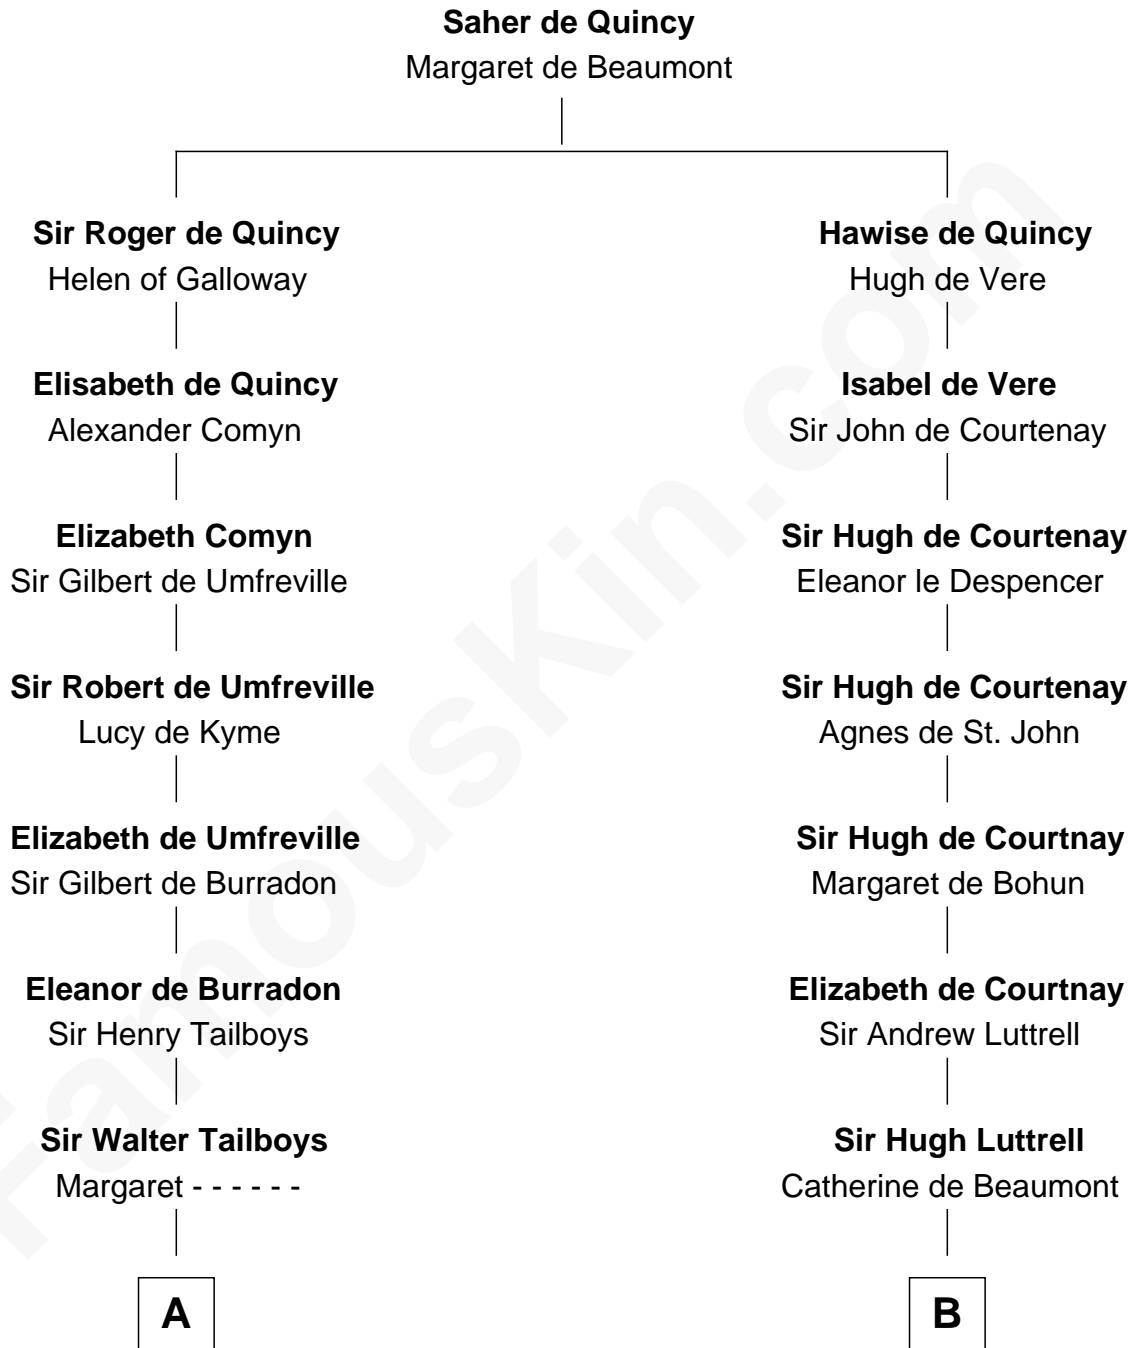

FamousKin.com

Relationship Chart of

Charles Carroll

Signer of the Declaration of Independence

17th cousin 2 times removed of

Caleb Brewster

Member of the Culper Spy Ring during the American Revolution

C

—
Jane Sewall
Clement Brooke

—
Elizabeth Brooke
Charles Carroll

—
Charles Carroll
Signer of Declaration of Independence

FamousKin.com