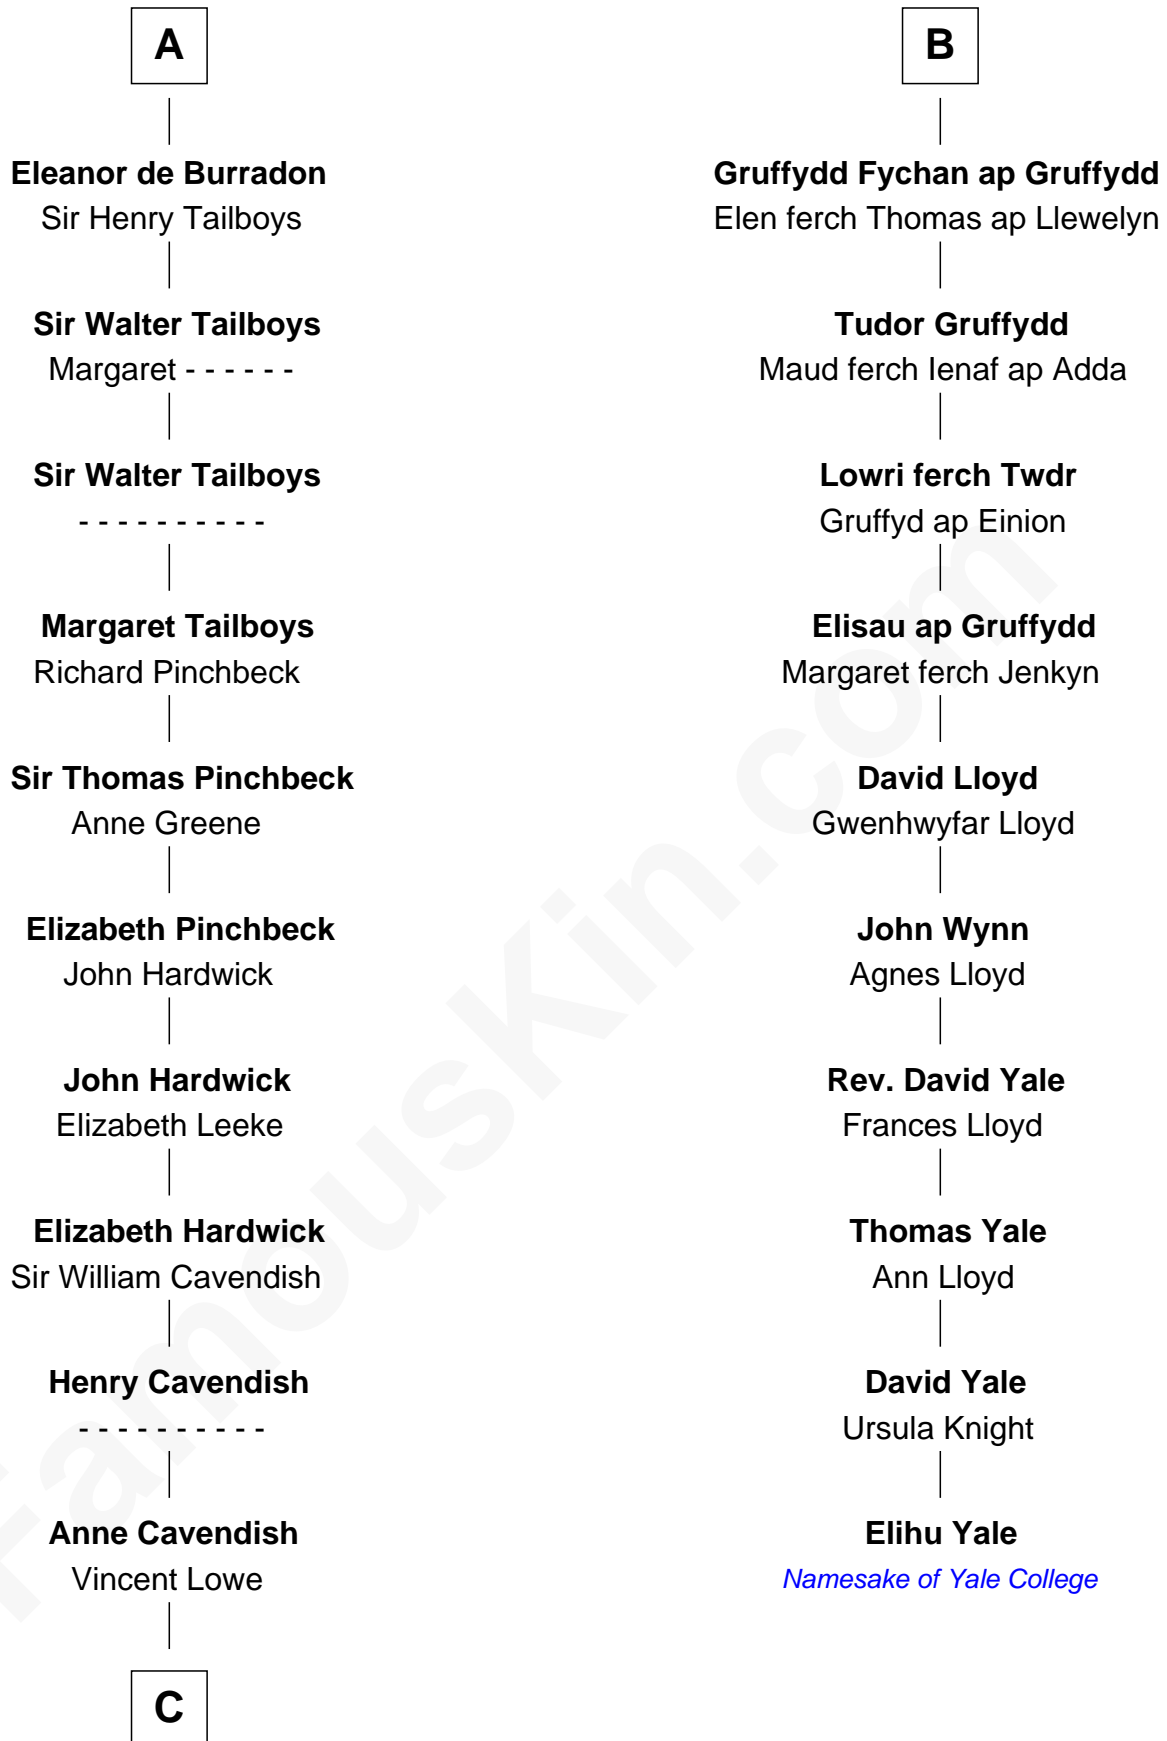

FamousKin.com

Relationship Chart of

Charles Carroll

Signer of the Declaration of Independence

16th cousin 5 times removed of

Elihu Yale

Benefactor and Namesake of Yale College

Walter of Salisbury

C

—
Jane Lowe

Col. Henry Sewall

—
Nicholas Sewall

Susanna Burgess

—
Jane Sewall

Clement Brooke

—
Elizabeth Brooke