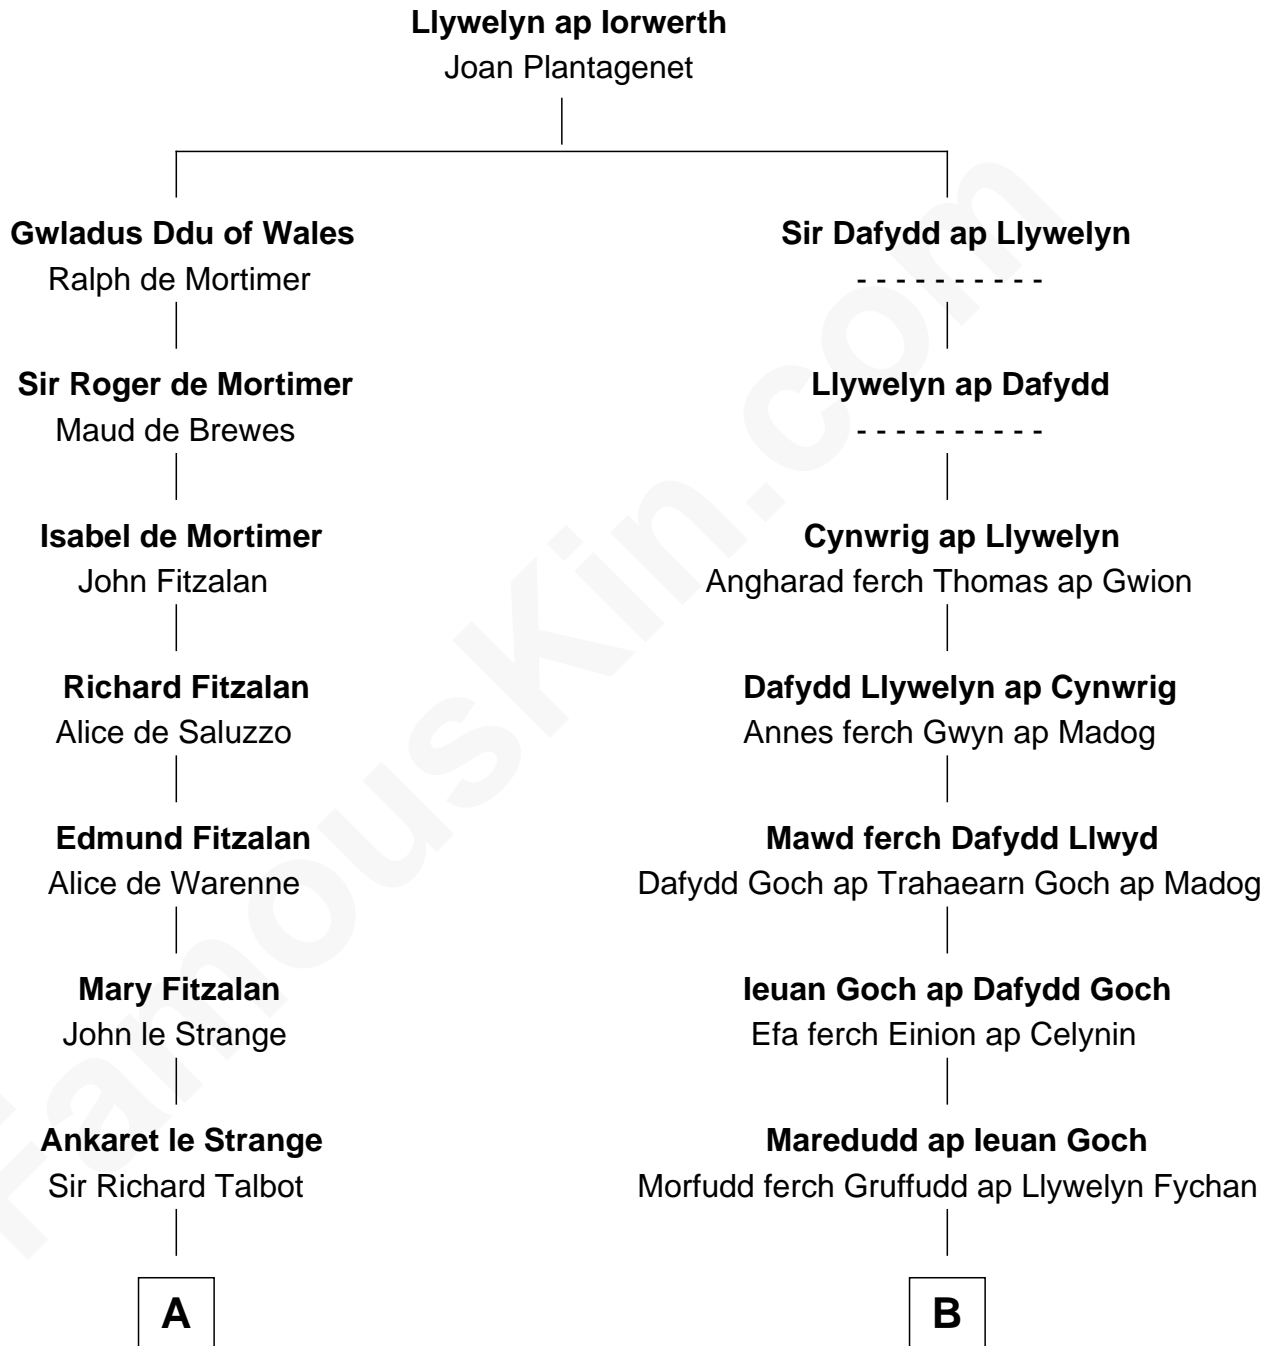

FamousKin.com

Relationship Chart of

Charles Carroll

Signer of the Declaration of Independence

16th cousin 3 times removed of

Elihu Yale

Benefactor and Namesake of Yale College

C

—
Jane Sewall
Clement Brooke

—
Elizabeth Brooke
Charles Carroll

—
Charles Carroll
Signer of Declaration of Independence

FamousKin.com