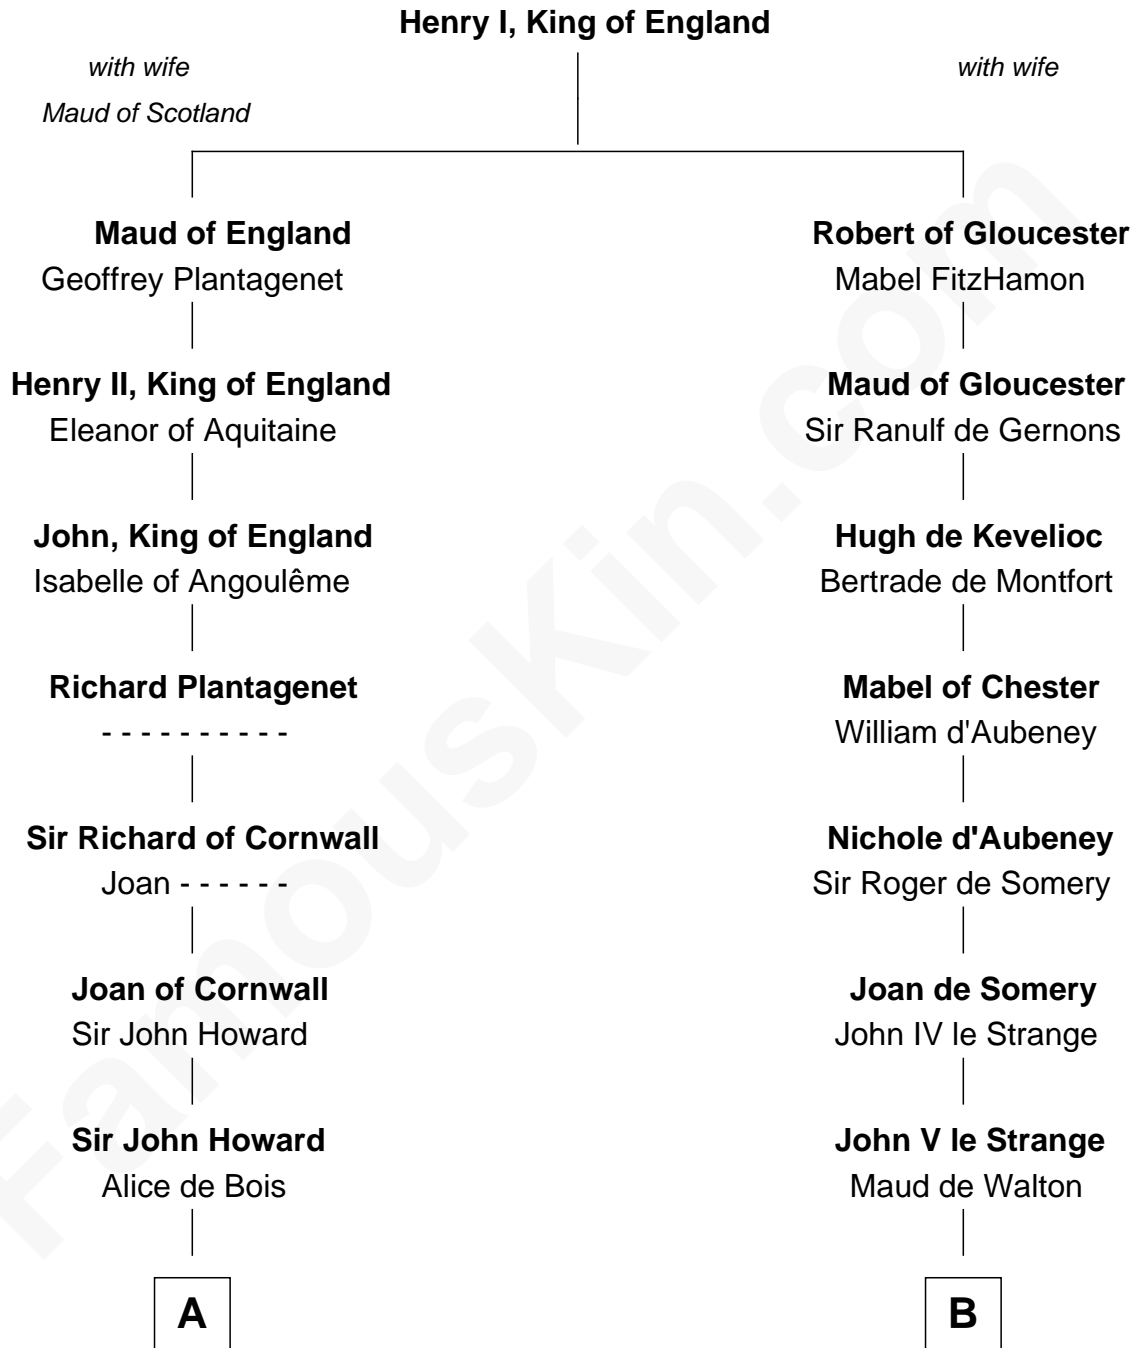

FamousKin.com

Relationship Chart of

Charles Carroll

Signer of the Declaration of Independence

17th cousin 4 times removed of

Elihu Yale

Benefactor and Namesake of Yale College

C

—
Jane Lowe

Col. Henry Sewall

—
Nicholas Sewall

Susanna Burgess

—
Jane Sewall

Clement Brooke

—
Elizabeth Brooke

Charles Carroll