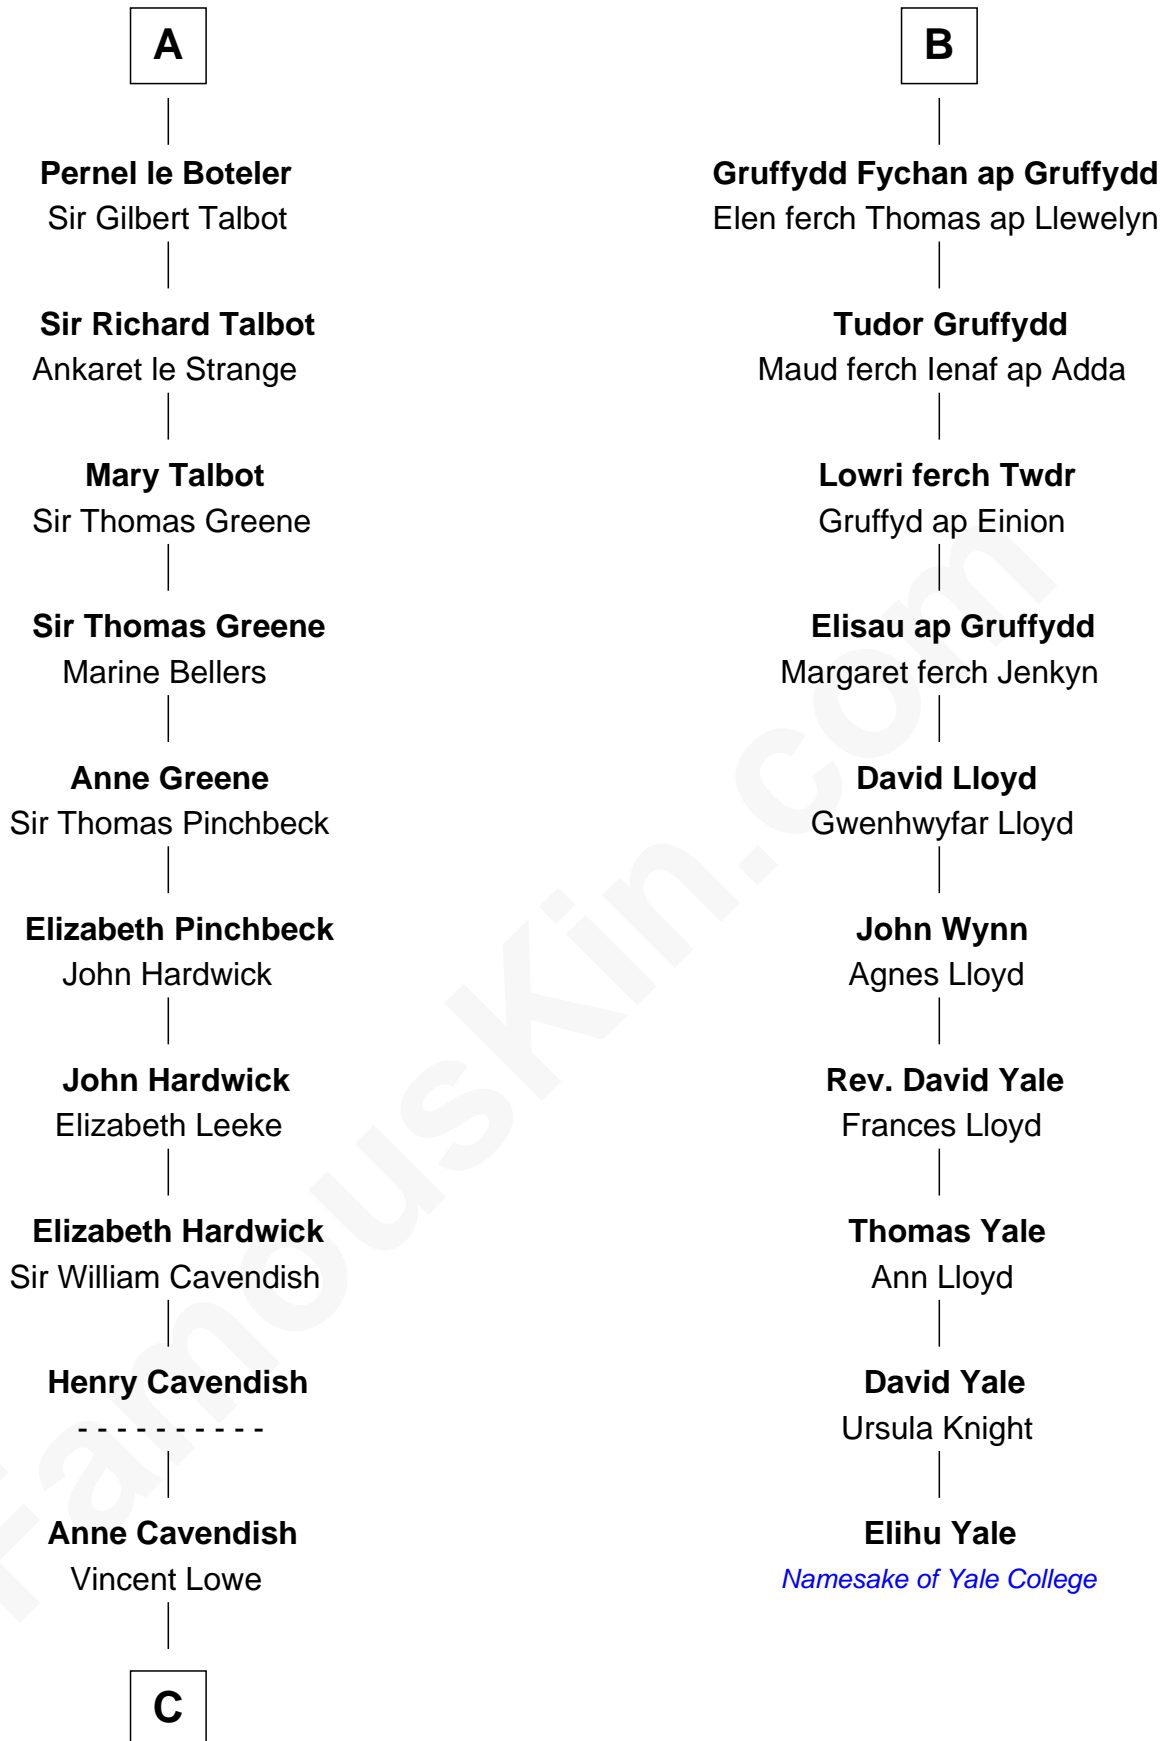

FamousKin.com

Relationship Chart of

Charles Carroll

Signer of the Declaration of Independence

16th cousin 5 times removed of

Elihu Yale

Benefactor and Namesake of Yale College

C

—
Jane Lowe

Col. Henry Sewall

—
Nicholas Sewall

Susanna Burgess

—
Jane Sewall

Clement Brooke

—
Elizabeth Brooke

Charles Carroll