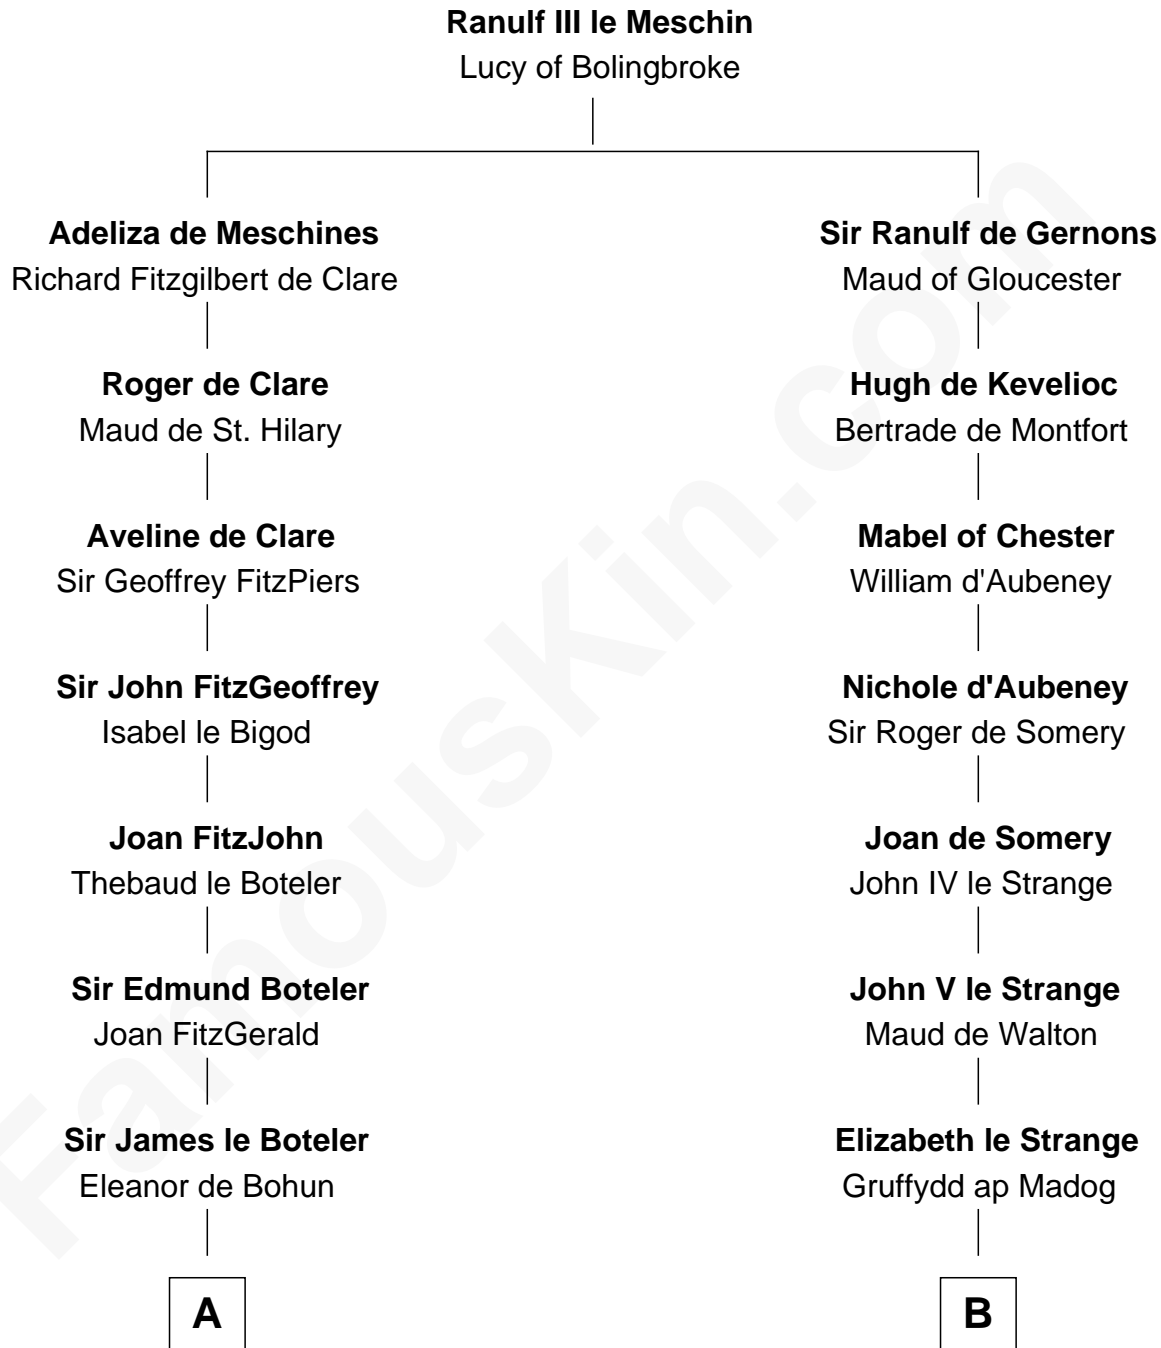

FamousKin.com

Relationship Chart of

Charles Carroll

Signer of the Declaration of Independence

16th cousin 5 times removed of

Elihu Yale

Benefactor and Namesake of Yale College

C

—
Jane Lowe

Col. Henry Sewall

—
Nicholas Sewall

Susanna Burgess

—
Jane Sewall

Clement Brooke

—
Elizabeth Brooke

Charles Carroll