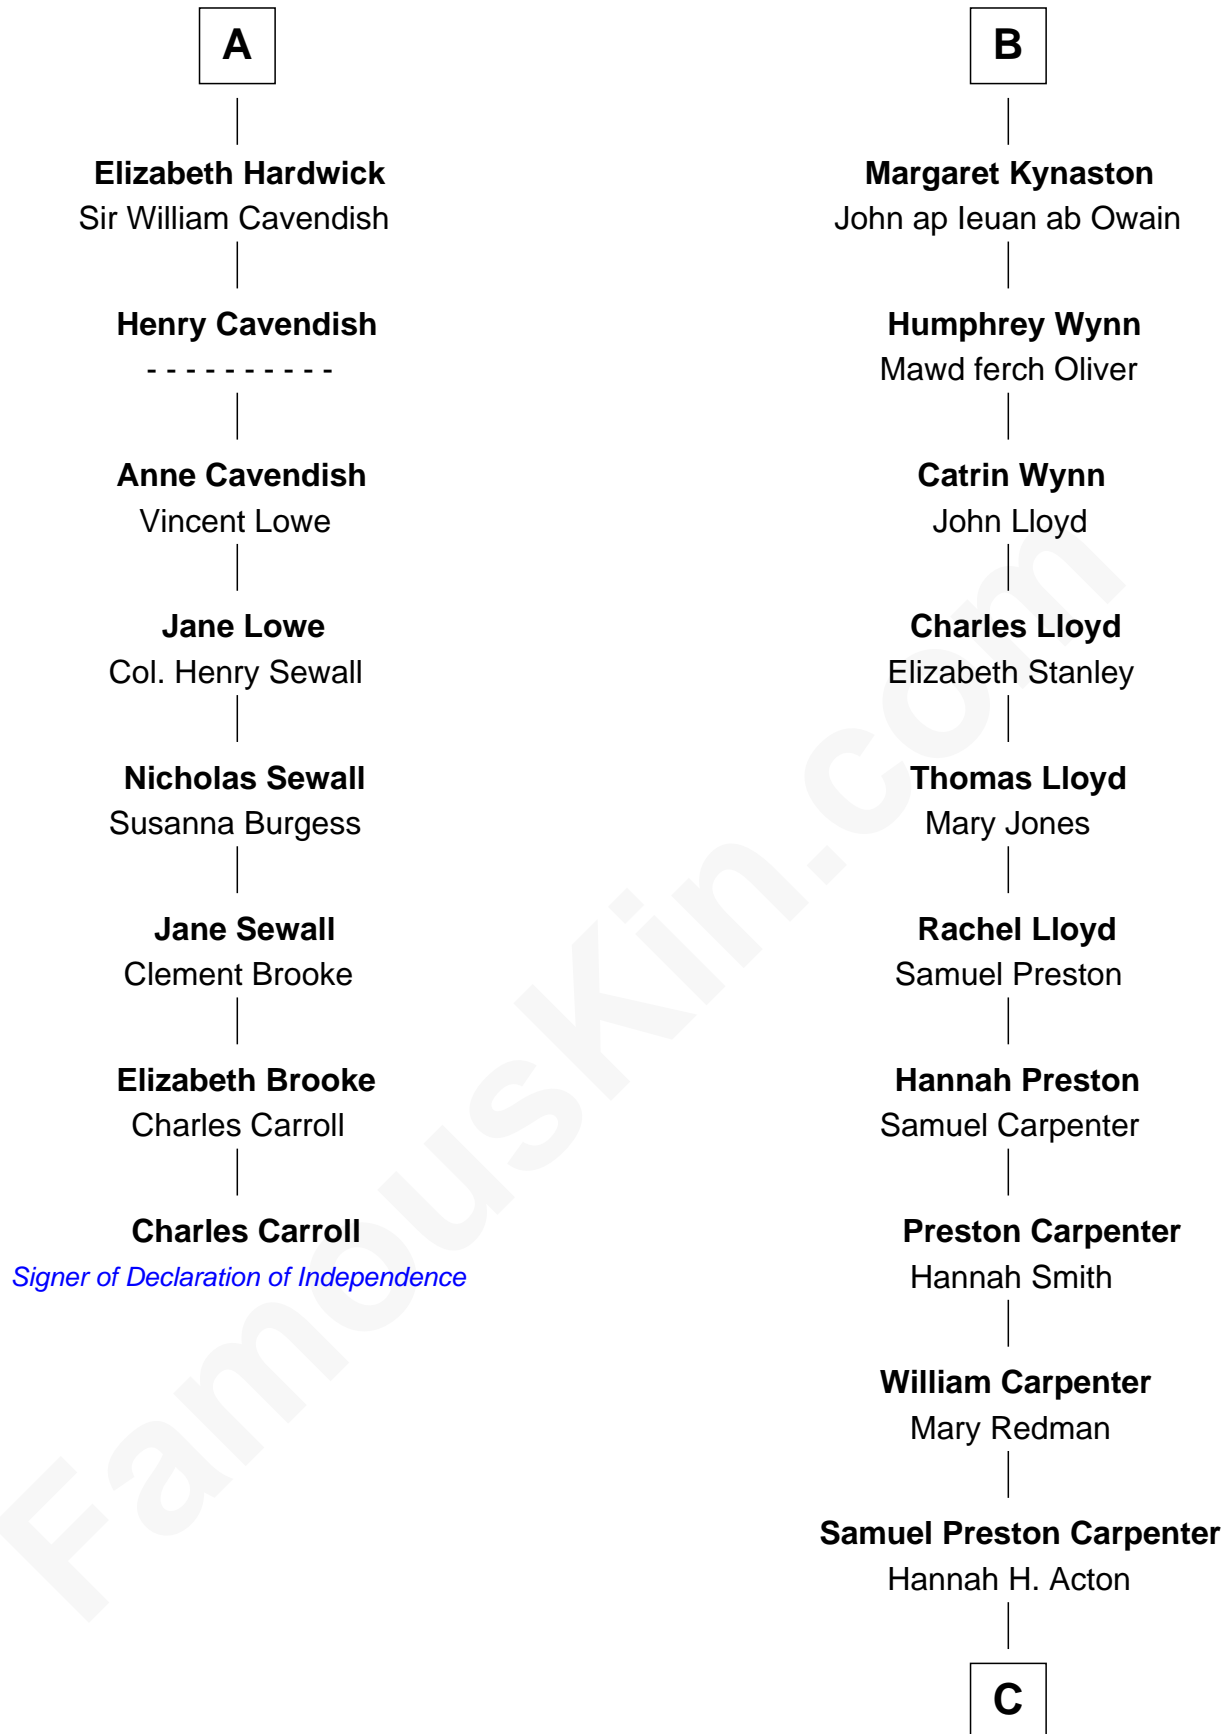

## Relationship Chart of

### Charles Carroll

*Signer of the Declaration of Independence*

14th cousin 7 times removed of

**Christopher Reeve**  
*Movie Actor*

**Edmund Fitzalan**  
Alice de Warenne

C

**Sarah Wyatt Carpenter**

Richard Henry Reeve