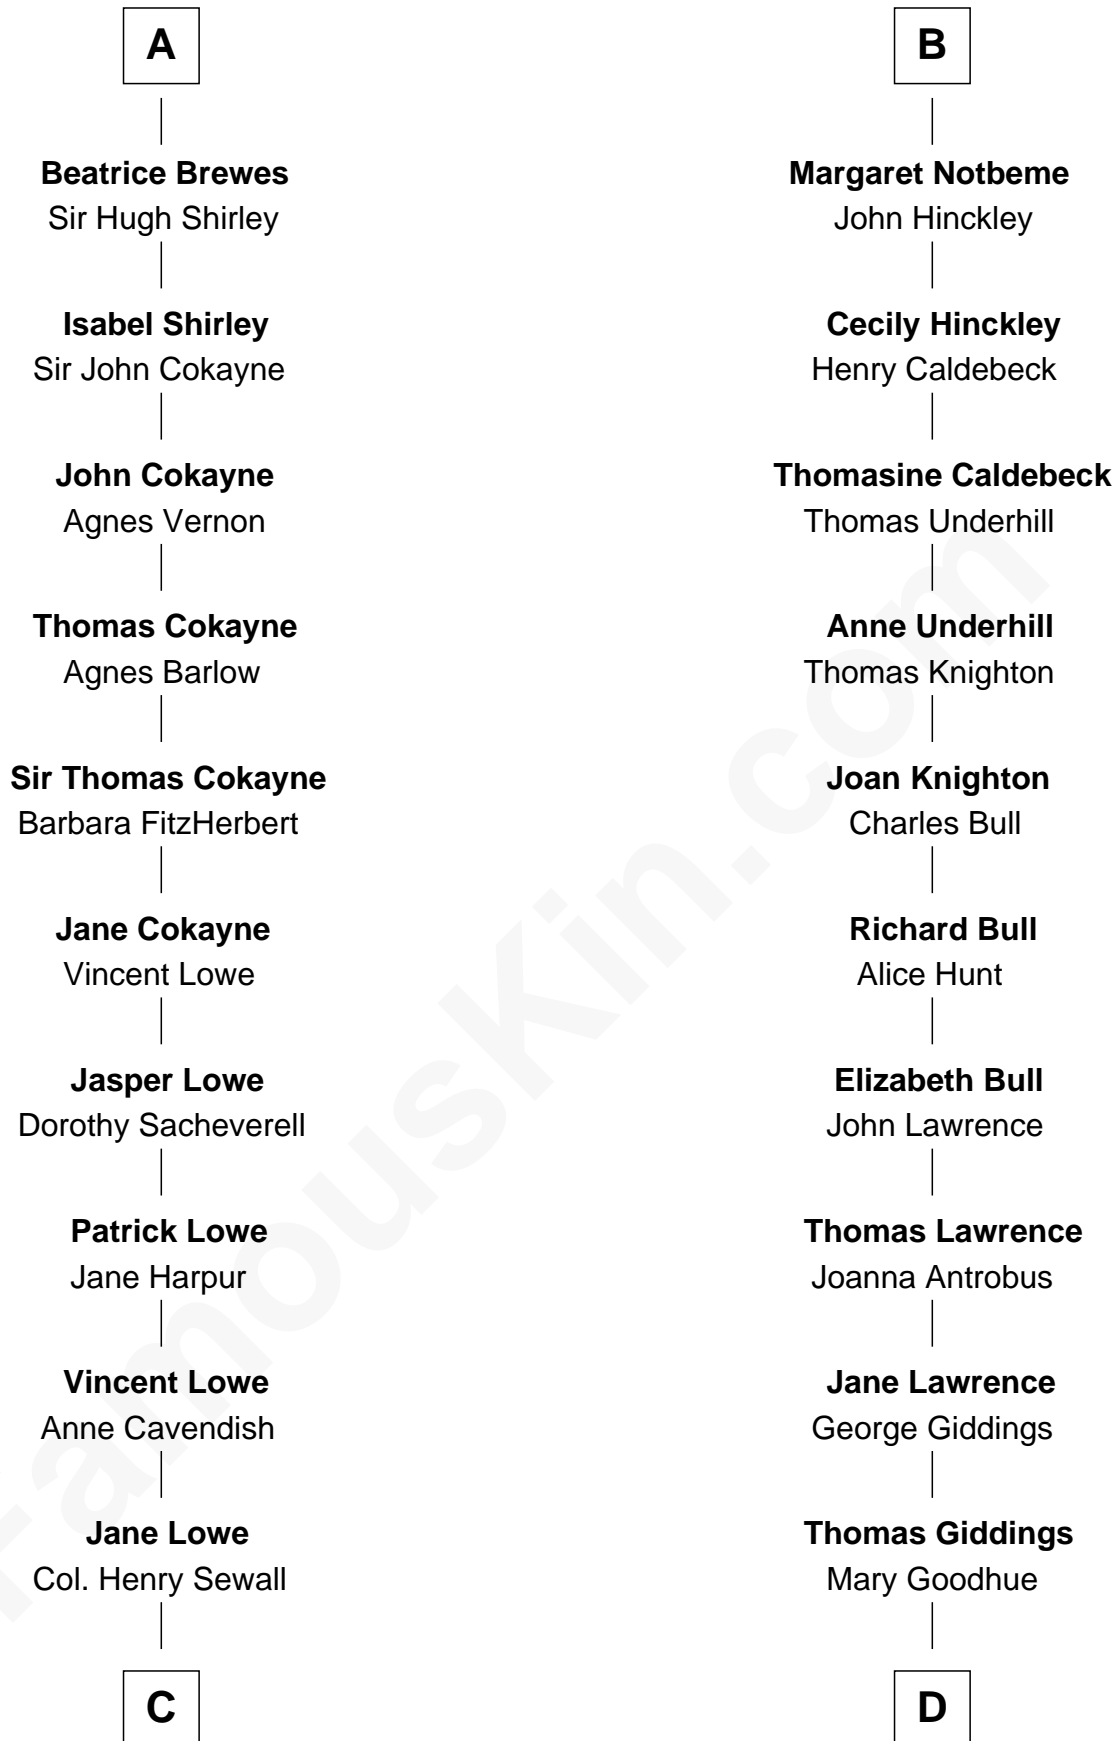

FamousKin.com

Relationship Chart of

Charles Carroll

Signer of the Declaration of Independence

20th cousin 1 time removed of

Nathaniel Hawthorne

Author of The Scarlet Letter

Robert Fitzrichard

Maud de St. Liz

C

Nicholas Sewall
Susanna Burgess

Jane Sewall
Clement Brooke

Elizabeth Brooke
Charles Carroll

Charles Carroll

Signer of Declaration of Independence

D

Mary Giddings
Thomas Manning

John Manning
Ruth Potter

Richard Manning
Miriam Lord

Elizabeth Clarke Manning
Nathaniel Hawthorne

Nathaniel Hawthorne
Author of The Scarlet Letter