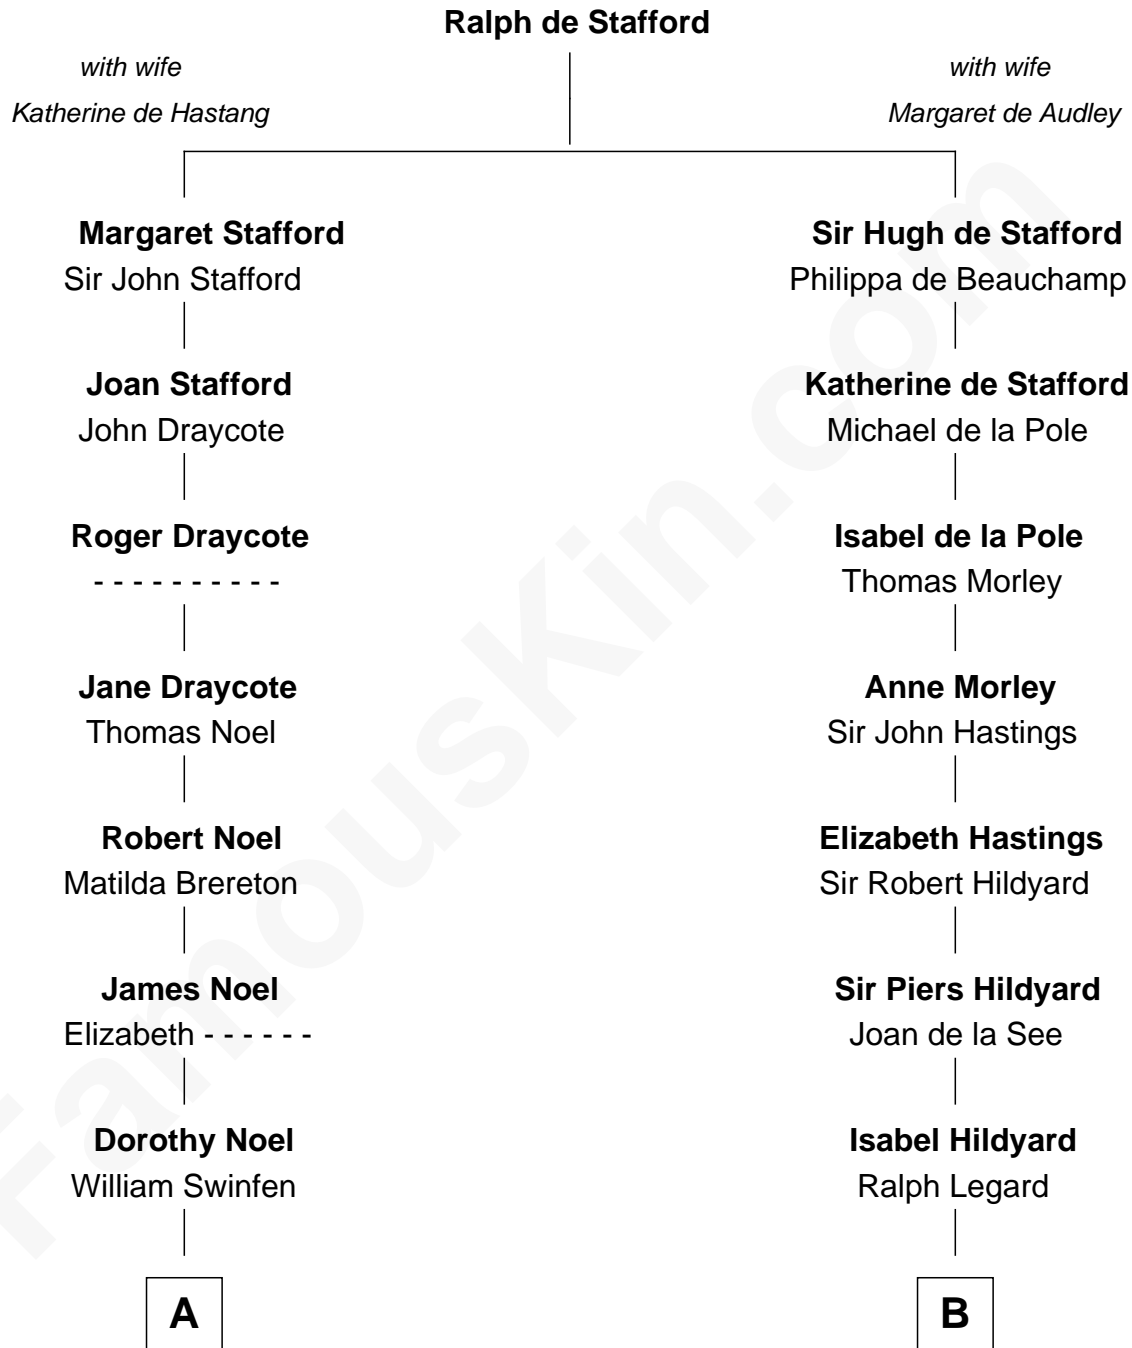

FamousKin.com

Relationship Chart of

Charles Carroll

Signer of the Declaration of Independence

14th cousin 5 times removed of

Roy Rogers

Cowboy movie actor and singer

A

Arthur Swinfen

Alice Ragdale

Elizabeth Swinfen

John Dugdale

Mary Dugdale

Richard Sewall

Col. Henry Sewall

Jane Lowe